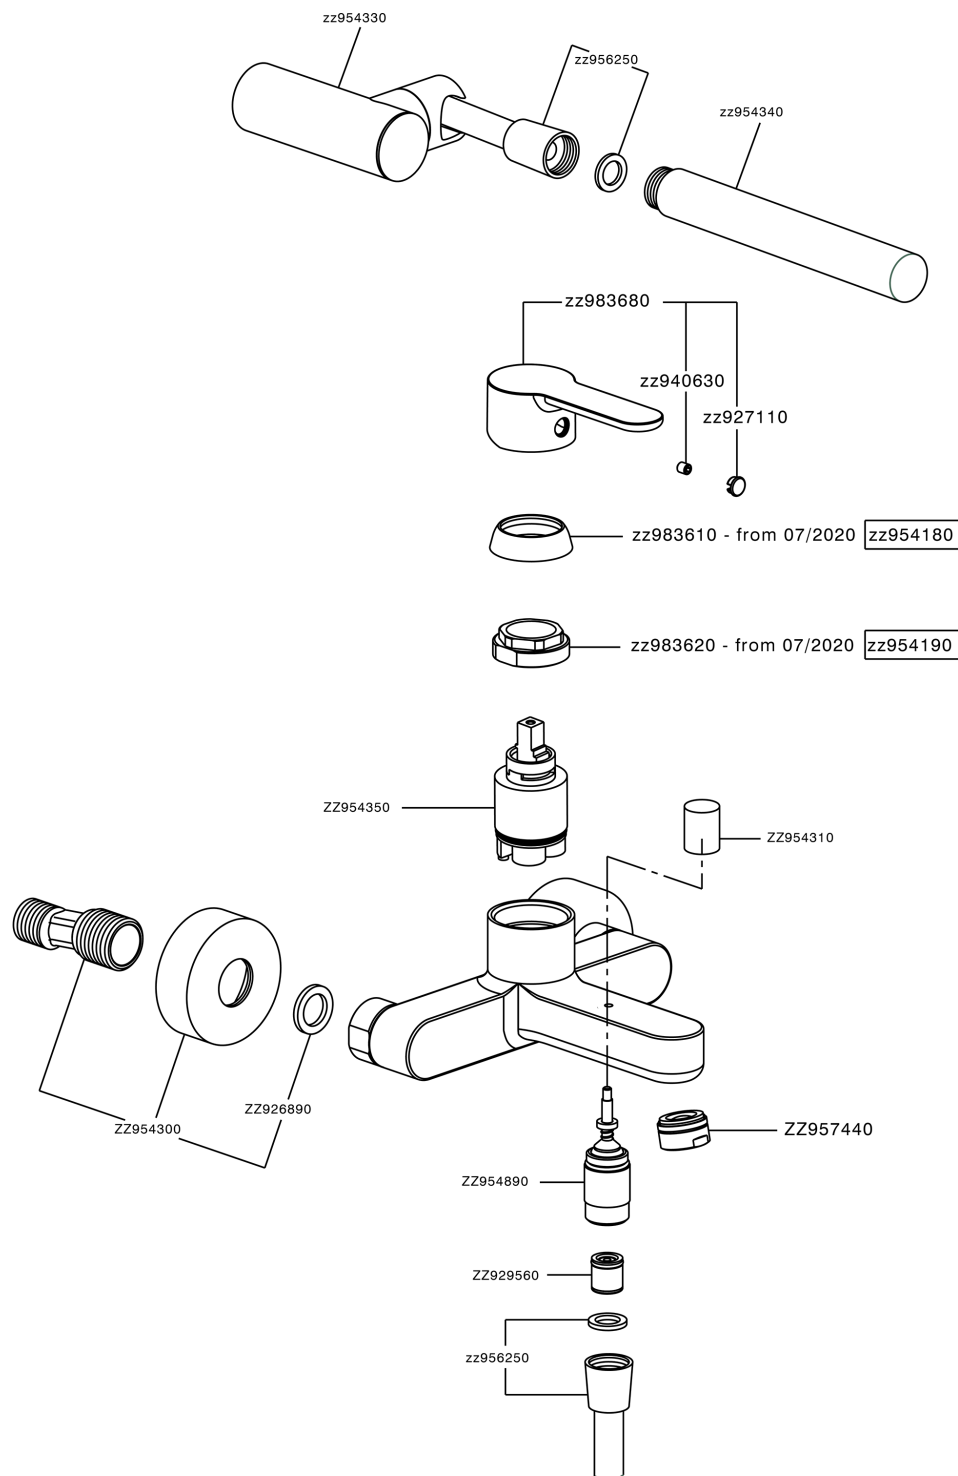

## Single lever bath mixer, with shower set TENDER\_C2000123

MODEL **C2000123**

Single lever bath mixer, with shower set, wall mounted adjustable handshower bracket, ABS 26 mm minimalistic one spray handshower, 150 cm Brass Flexible Hose

AVAILABLE FINISHINGS

CHARACTERISTICS

Cartridge Spare Parts **ZZ95435000**

**35 mm Cartridge**

### EcoStop

EcoStop feature limits water flow to approximately 50% of maximum output with one point of resistance on setting. Push slightly past the middle stop only when full water output is required. This will save water up to 50%.

## Single lever bath mixer, with shower set TENDER\_C2000123

C2000123

<https://en.cisal.it/single-lever-bath-mixer-with-shower-set-tender-c2000123>

2024-12-22