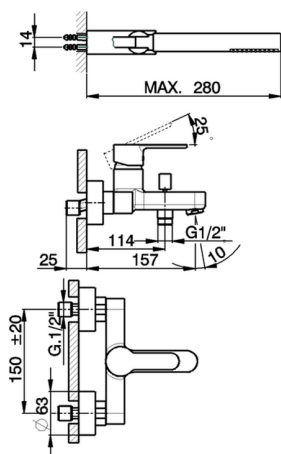

## Single lever bath mixer, with shower set TENDER\_C2000123

MODEL **C2000123**

Single lever bath mixer, with shower set, wall mounted adjustable handshower bracket, ABS 26 mm minimalistic one spray handshower, 150 cm Brass Flexible Hose

AVAILABLE FINISHINGS

CHARACTERISTICS

Cartridge Spare Parts **ZZ95435000**

**35 mm Cartridge**

### EcoStop

EcoStop feature limits water flow to approximately 50% of maximum output with one point of resistance on setting. Push slightly past the middle stop only when full water output is required. This will save water up to 50%.