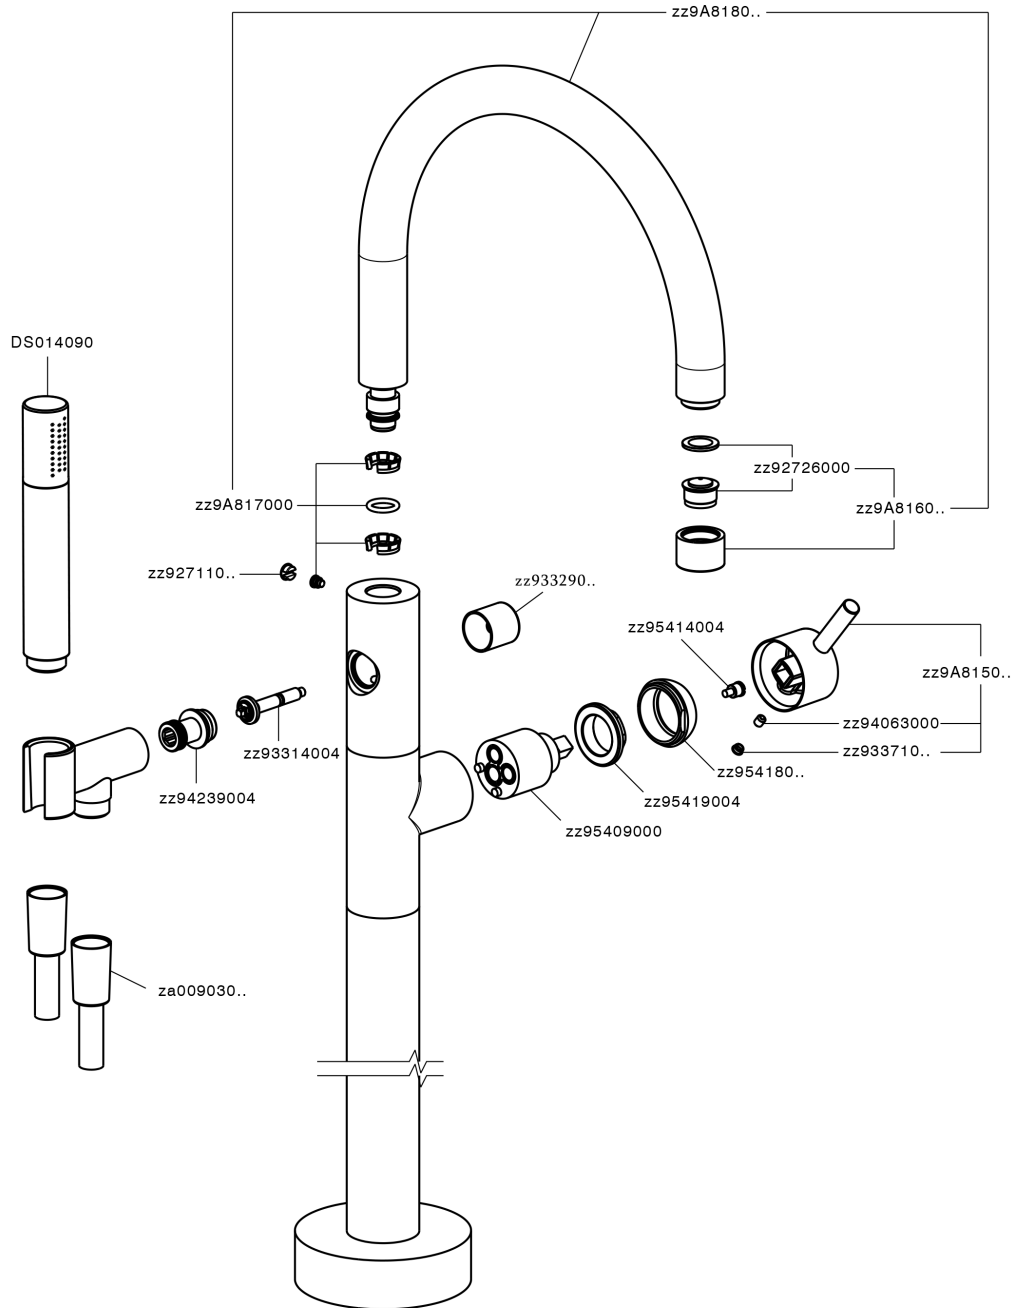

Exposed part for single-lever bath shower mixer SLIM_SM014200

MODEL **SM014200**

Exposed part for single-lever bath shower mixer, handshower holder on column, Brass minimalistic one spray handshower, 150 cm smooth SUPREME Flexible Hose, for items ZA004510

Required concealed parts **ZA004510**

EcoStop

EcoStop feature limits water flow to approximately 50% of maximum output with one point of resistance on setting. Push slightly past the middle stop only when full water output is required. This will save water up to 50%.

Exposed part for single-lever bath shower mixer SLIM_SM014200

SM014200

<https://en.cisal.it/exposed-part-for-single-lever-bath-shower-mixer-slim-sm014200>

Concealed part single lever free-standing CONCEALED_ZA004510

MODEL **ZA004510**

Concealed part single lever free-standing

AVAILABLE FINISHINGS

 **04** 04 Without finishing

CHARACTERISTICS

Concealed **1**

2026-04-27