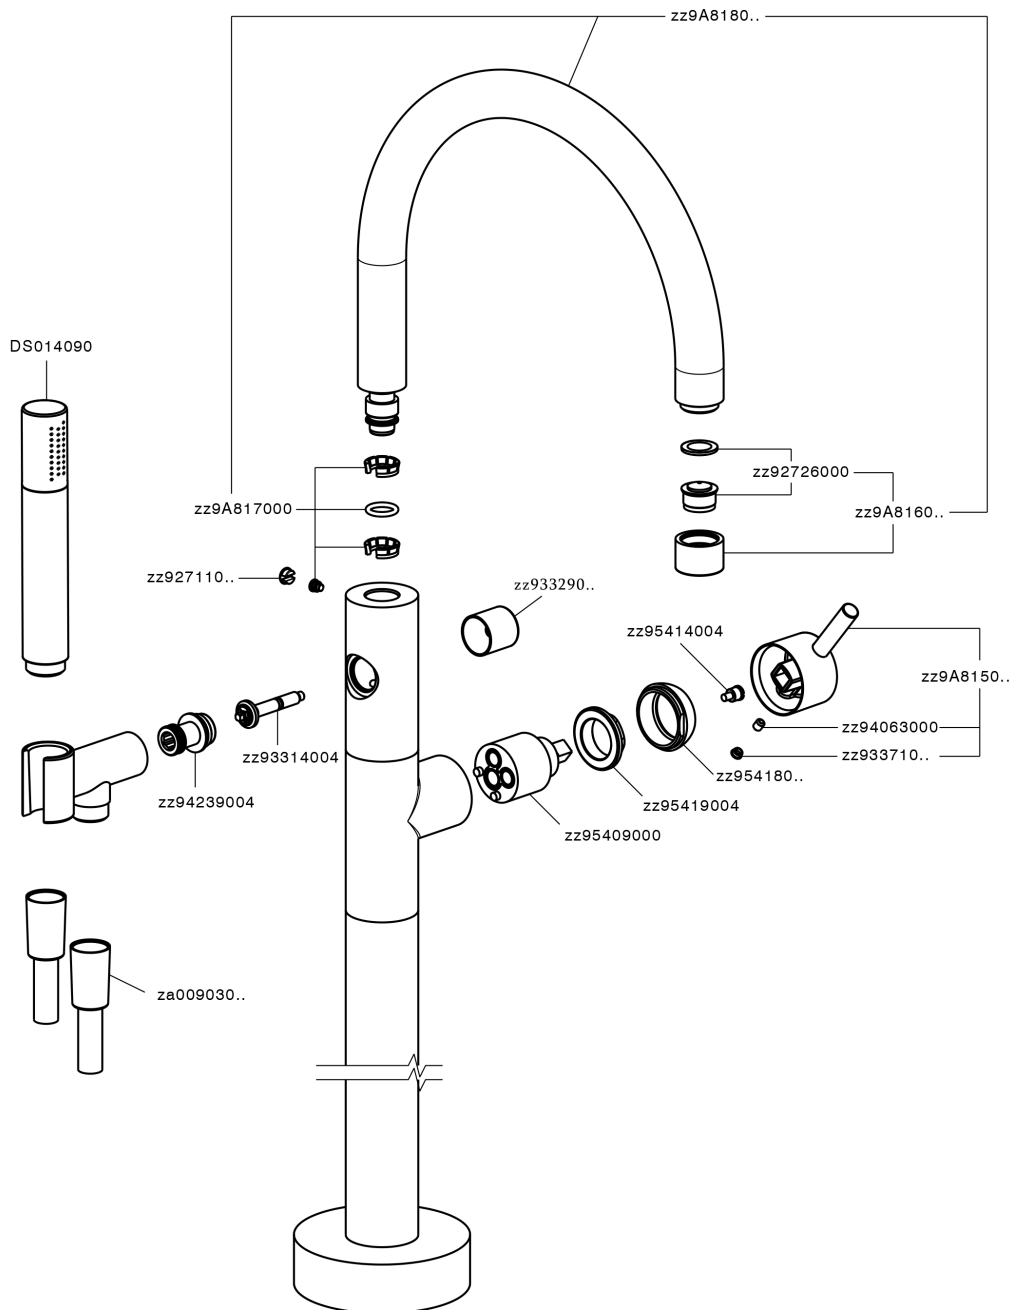

Exposed part for single-lever bath shower mixer SLIM_SM014200

MODEL **SM014200**

Exposed part for single-lever bath shower mixer, handshower holder on column, Brass minimalistic one spray handshower, 150 cm smooth SUPREME Flexible Hose, for items ZA004510

Required concealed parts **ZA004510**

EcoStop

EcoStop feature limits water flow to approximately 50% of maximum output with one point of resistance on setting. Push slightly past the middle stop only when full water output is required. This will save water up to 50%.

Exposed part for single-lever bath shower mixer SLIM_SM014200

SM014200

<https://en.cisal.it/exposed-part-for-single-lever-bath-shower-mixer-slim-sm014200>

Concealed part single lever free-standing CONCEALED_ZA004510

MODEL **ZA004510**

Concealed part single lever free-standing

AVAILABLE FINISHINGS

 **04** 04 Without finishing

CHARACTERISTICS

Concealed **1**

2026-06-14