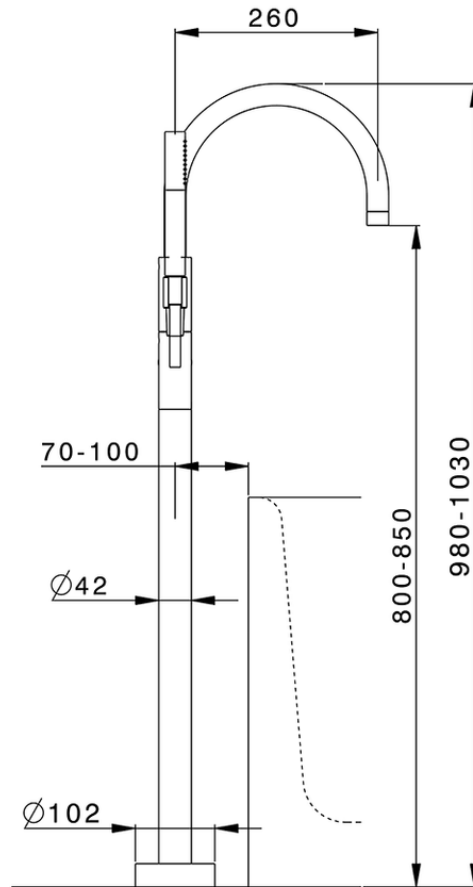

Exposed part for single-lever bath shower mixer SLIM_SM014200

SM014200

<https://en.cisal.it/exposed-part-for-single-lever-bath-shower-mixer-slim-sm014200>

ZA004510

<https://en.cisal.it/concealed-part-single-lever-free-standing-concealed-za004510>