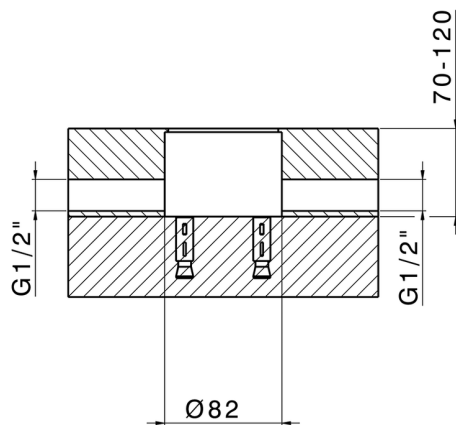

Exposed part for single-lever bath shower mixer SLIM_SM014200

MODEL **SM014200**

Exposed part for single-lever bath shower mixer, handshower holder on column, Brass minimalistic one spray handshower, 150 cm smooth SUPREME Flexible Hose, for items ZA004510

Exposed part for single-lever bath shower mixer SLIM_SM014200

SM014200

<https://en.cisal.it/exposed-part-for-single-lever-bath-shower-mixer-slim-sm014200>

Concealed part single lever free-standing CONCEALED_ZA004510

MODEL **ZA004510**

Concealed part single lever free-standing

AVAILABLE FINISHINGS

 **04** 04 Without finishing

CHARACTERISTICS

Concealed **1**

2026-04-26