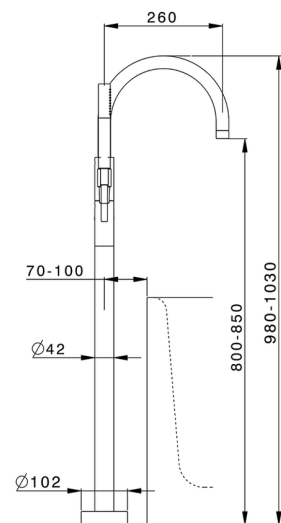

Exposed part for single-lever bath shower mixer SLIM_SM014200

MODEL **SM014200**

Exposed part for single-lever bath shower mixer, handshower holder on column, Brass minimalistic one spray handshower, 150 cm smooth SUPREME Flexible Hose, for items ZA004510

AVAILABLE FINISHINGS

-  **21** 21 Chrome
-  **2B** 2B Polished Nickel
-  **40** 40 Matt Black
-  **4Q** 4Q Matt White

CHARACTERISTICS

Cartridge Spare Parts **ZZ95409000**

35 mm Cartridge

Installation **Concealed**

Required concealed parts **ZA004510**

EcoStop

EcoStop feature limits water flow to approximately 50% of maximum output with one point of resistance on setting. Push slightly past the middle stop only when full water output is required. This will save water up to 50%.

Exposed part for single-lever bath shower mixer SLIM_SM014200

SM014200

<https://en.cisal.it/exposed-part-for-single-lever-bath-shower-mixer-slim-sm014200>

Concealed part single lever free-standing CONCEALED_ZA004510