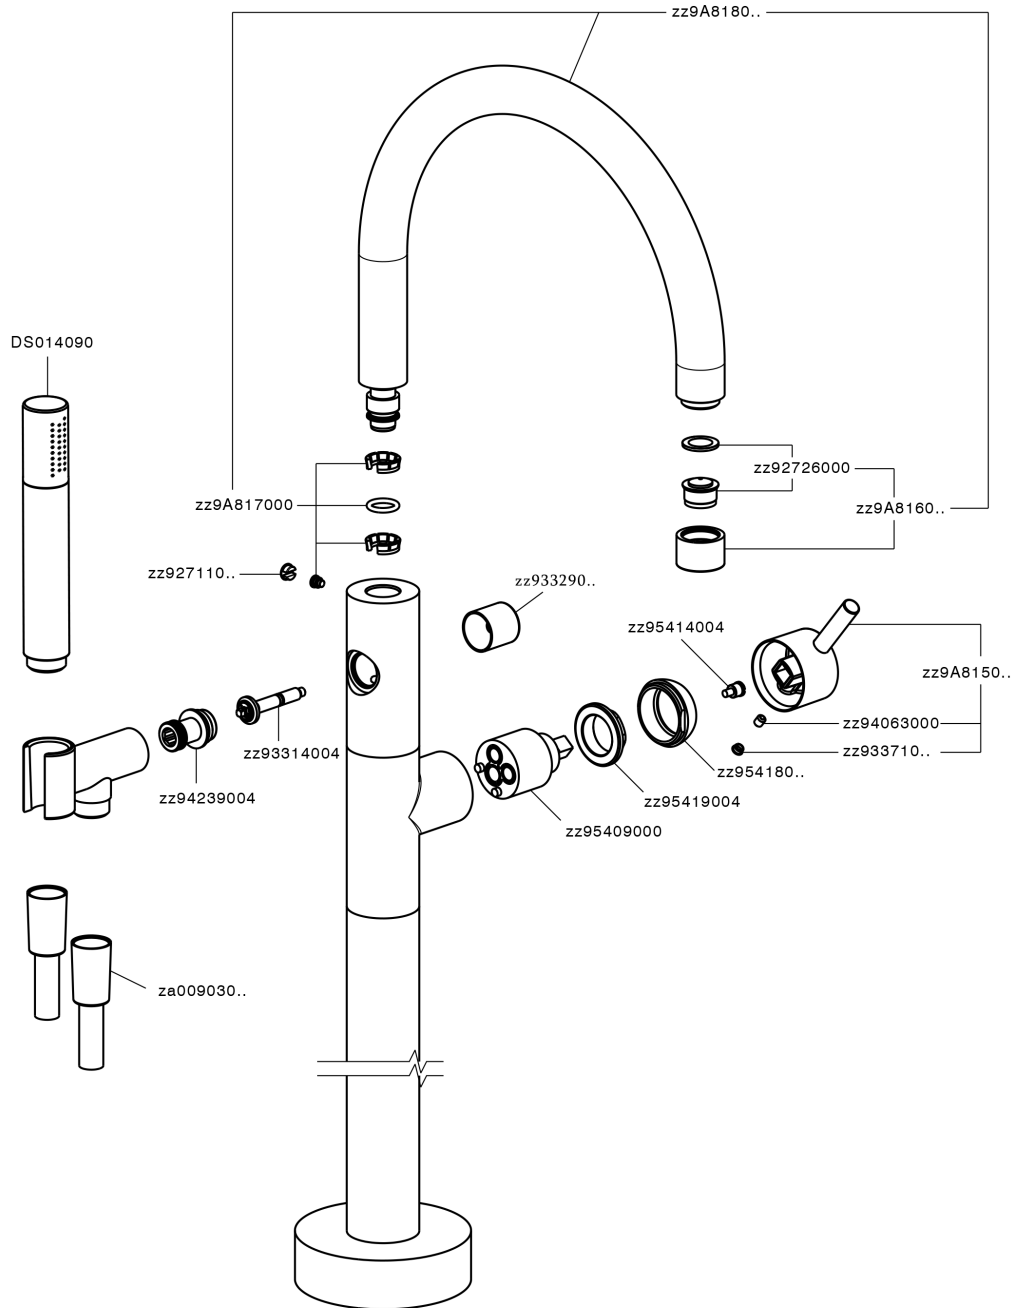

Exposed part for single-lever bath shower mixer SLIM_SM014200

MODEL **SM014200**

Exposed part for single-lever bath shower mixer, handshower holder on column, Brass minimalistic one spray handshower, 150 cm smooth SUPREME Flexible Hose, for items ZA004510

Required concealed parts **ZA004510**

EcoStop

EcoStop feature limits water flow to approximately 50% of maximum output with one point of resistance on setting. Push slightly past the middle stop only when full water output is required. This will save water up to 50%.

Exposed part for single-lever bath shower mixer SLIM_SM014200

SM014200

<https://en.cisal.it/exposed-part-for-single-lever-bath-shower-mixer-slim-sm014200>

Concealed part single lever free-standing CONCEALED_ZA004510

MODEL **ZA004510**

Concealed part single lever free-standing

AVAILABLE FINISHINGS

 **04** 04 Without finishing

CHARACTERISTICS

Concealed **1**

2026-04-26