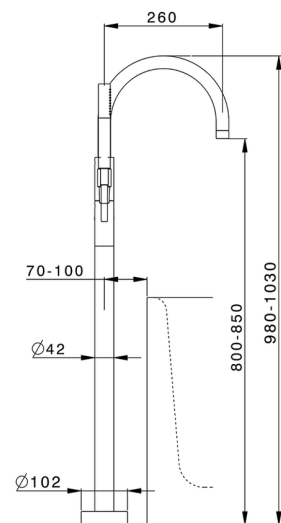

Exposed part for single-lever bath shower mixer SLIM_SM014200

MODEL **SM014200**

Exposed part for single-lever bath shower mixer, handshower holder on column, Brass minimalistic one spray handshower, 150 cm smooth SUPREME Flexible Hose, for items ZA004510

AVAILABLE FINISHINGS

-  **21** 21 Chrome
-  **2B** 2B Polished Nickel
-  **40** 40 Matt Black
-  **4Q** 4Q Matt White

CHARACTERISTICS

- Cartridge Spare Parts **ZZ95409000**
- 35 mm Cartridge**
- Installation **Concealed**
- Required concealed parts **ZA004510**

EcoStop

EcoStop feature limits water flow to approximately 50% of maximum output with one point of resistance on setting. Push slightly past the middle stop only when full water output is required. This will save water up to 50%.

Exposed part for single-lever bath shower mixer SLIM_SM014200

SM014200

<https://en.cisal.it/exposed-part-for-single-lever-bath-shower-mixer-slim-sm014200>

Concealed part single lever free-standing CONCEALED_ZA004510