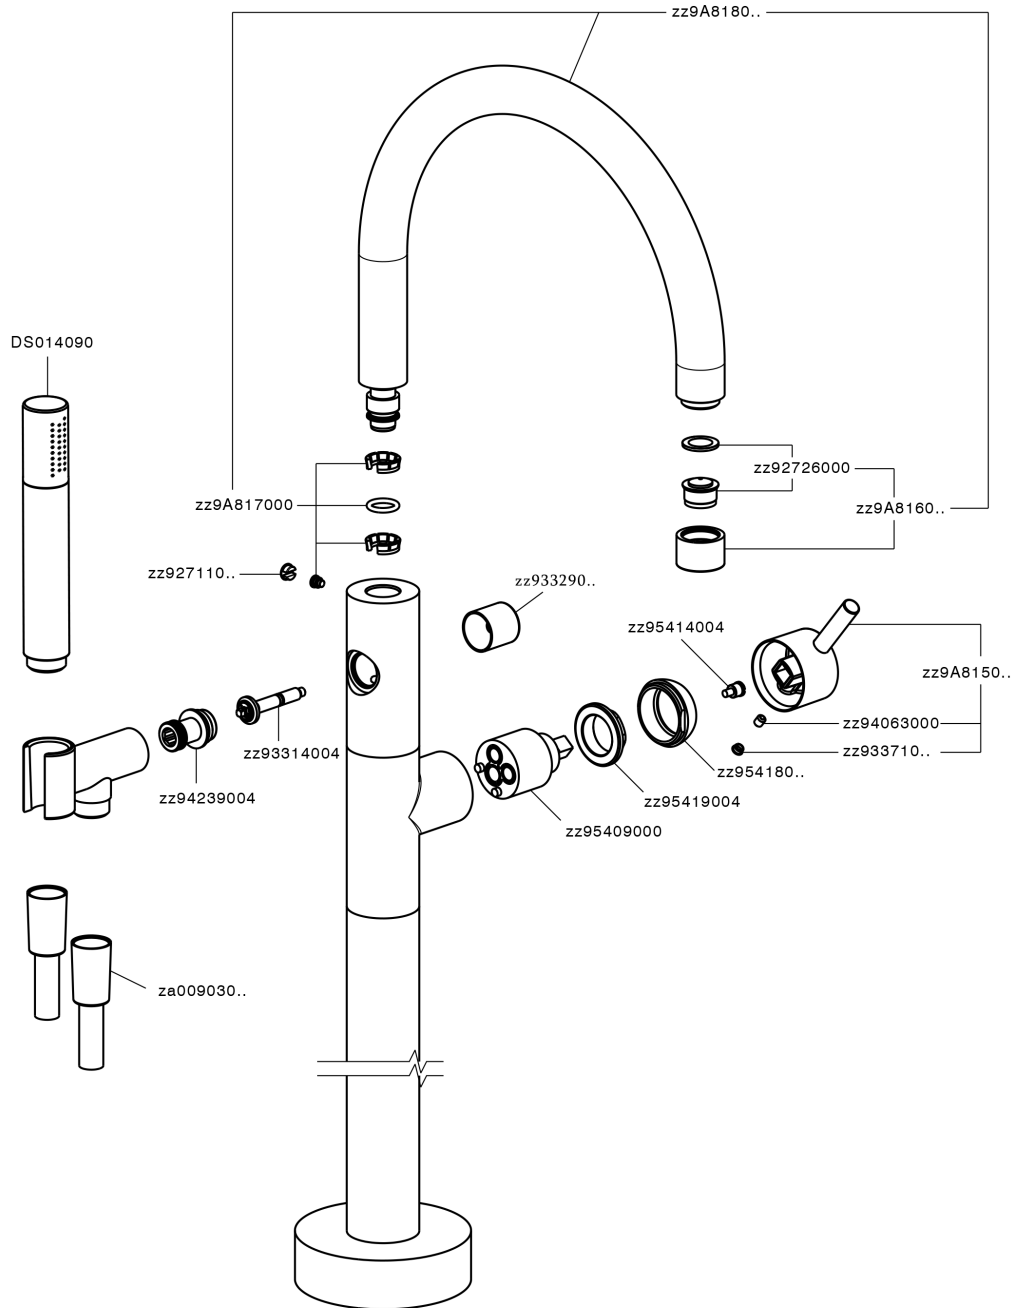

Exposed part for single-lever bath shower mixer SLIM_SM014200

MODEL **SM014200**

Exposed part for single-lever bath shower mixer, handshower holder on column, Brass minimalistic one spray handshower, 150 cm smooth SUPREME Flexible Hose, for items ZA004510

AVAILABLE FINISHINGS

-  **21** 21 Chrome
-  **2B** 2B Polished Nickel
-  **40** 40 Matt Black
-  **4Q** 4Q Matt White

CHARACTERISTICS

- Cartridge Spare Parts **ZZ95409000**
- 35 mm Cartridge**
- Installation **Concealed**
- Required concealed parts **ZA004510**

EcoStop

EcoStop feature limits water flow to approximately 50% of maximum output with one point of resistance on setting. Push slightly past the middle stop only when full water output is required. This will save water up to 50%.

Exposed part for single-lever bath shower mixer SLIM_SM014200

SM014200

<https://en.cisal.it/exposed-part-for-single-lever-bath-shower-mixer-slim-sm014200>

Concealed part single lever free-standing CONCEALED_ZA004510