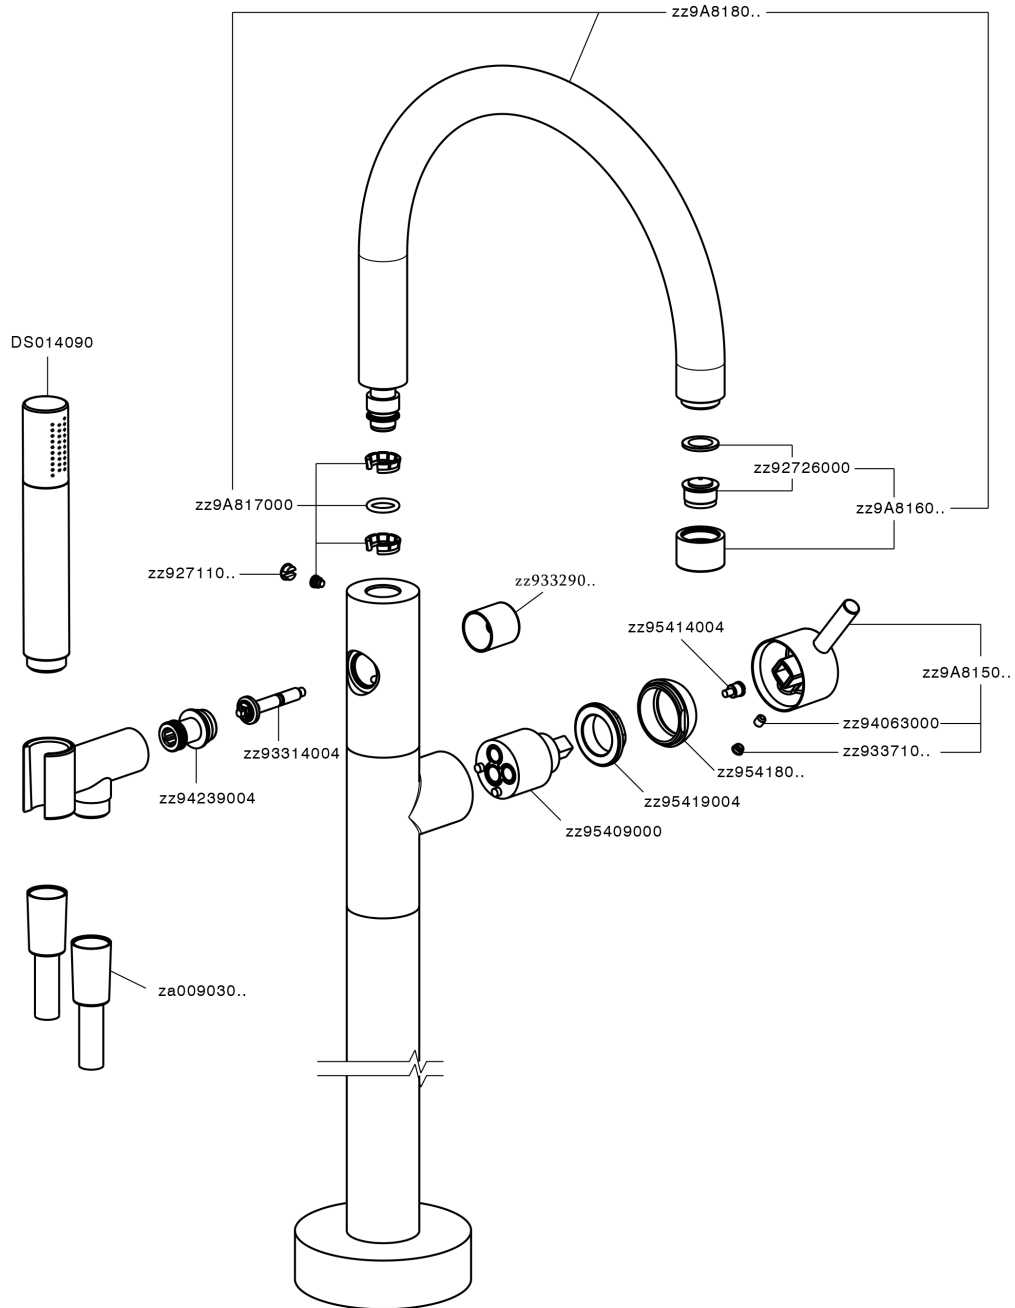

Exposed part for single-lever bath shower mixer SLIM_SM014200

SM014200

<https://en.cisal.it/exposed-part-for-single-lever-bath-shower-mixer-slim-sm014200>

Concealed part single lever free-standing CONCEALED_ZA004510

ZA004510

<https://en.cisal.it/concealed-part-single-lever-free-standing-concealed-za004510>

2026-04-06