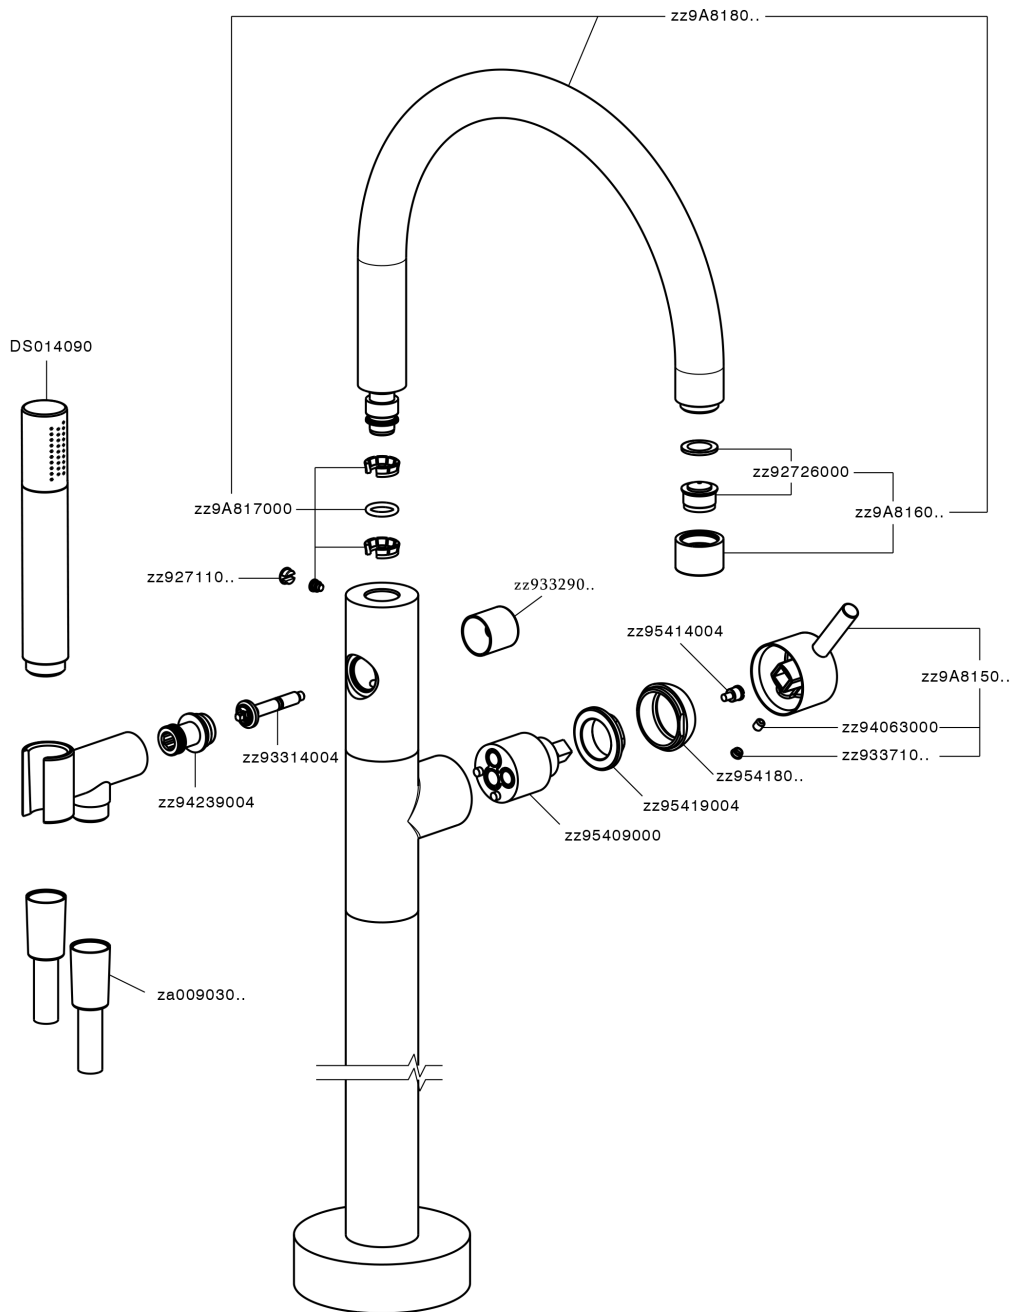

Exposed part for single-lever bath shower mixer SLIM_SM014200

SM014200

<https://en.cisal.it/exposed-part-for-single-lever-bath-shower-mixer-slim-sm014200>

Concealed part single lever free-standing CONCEALED_ZA004510

ZA004510

<https://en.cisal.it/concealed-part-single-lever-free-standing-concealed-za004510>

2026-04-26