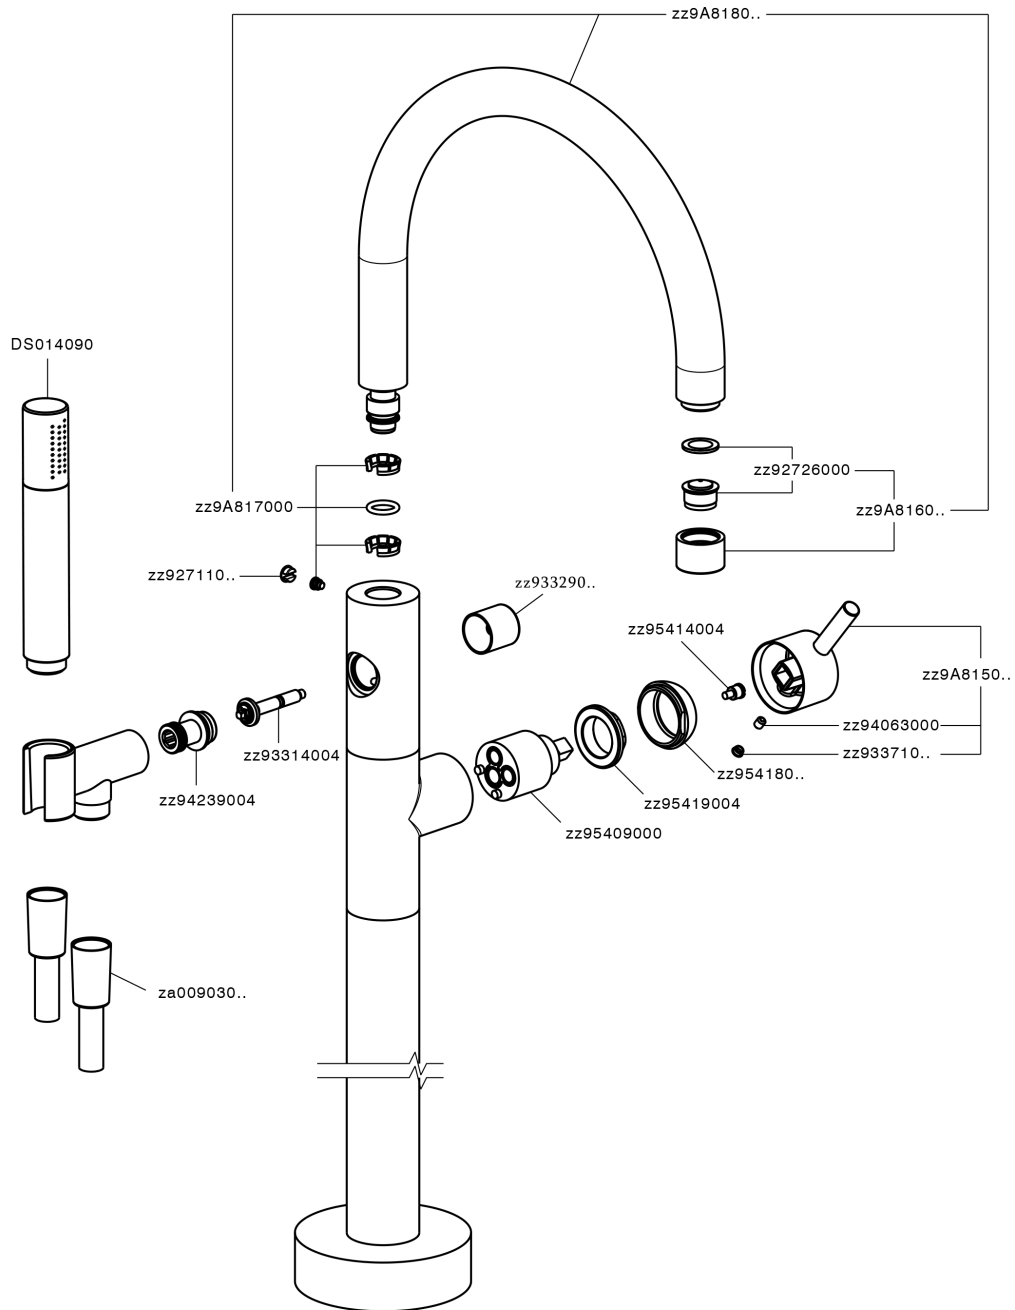

## Exposed part for single-lever bath shower mixer SLIM\_SM014200

SM014200

<https://en.cisal.it/exposed-part-for-single-lever-bath-shower-mixer-slim-sm014200>

## Concealed part single lever free-standing CONCEALED\_ZA004510

ZA004510

<https://en.cisal.it/concealed-part-single-lever-free-standing-concealed-za004510>

2026-05-17