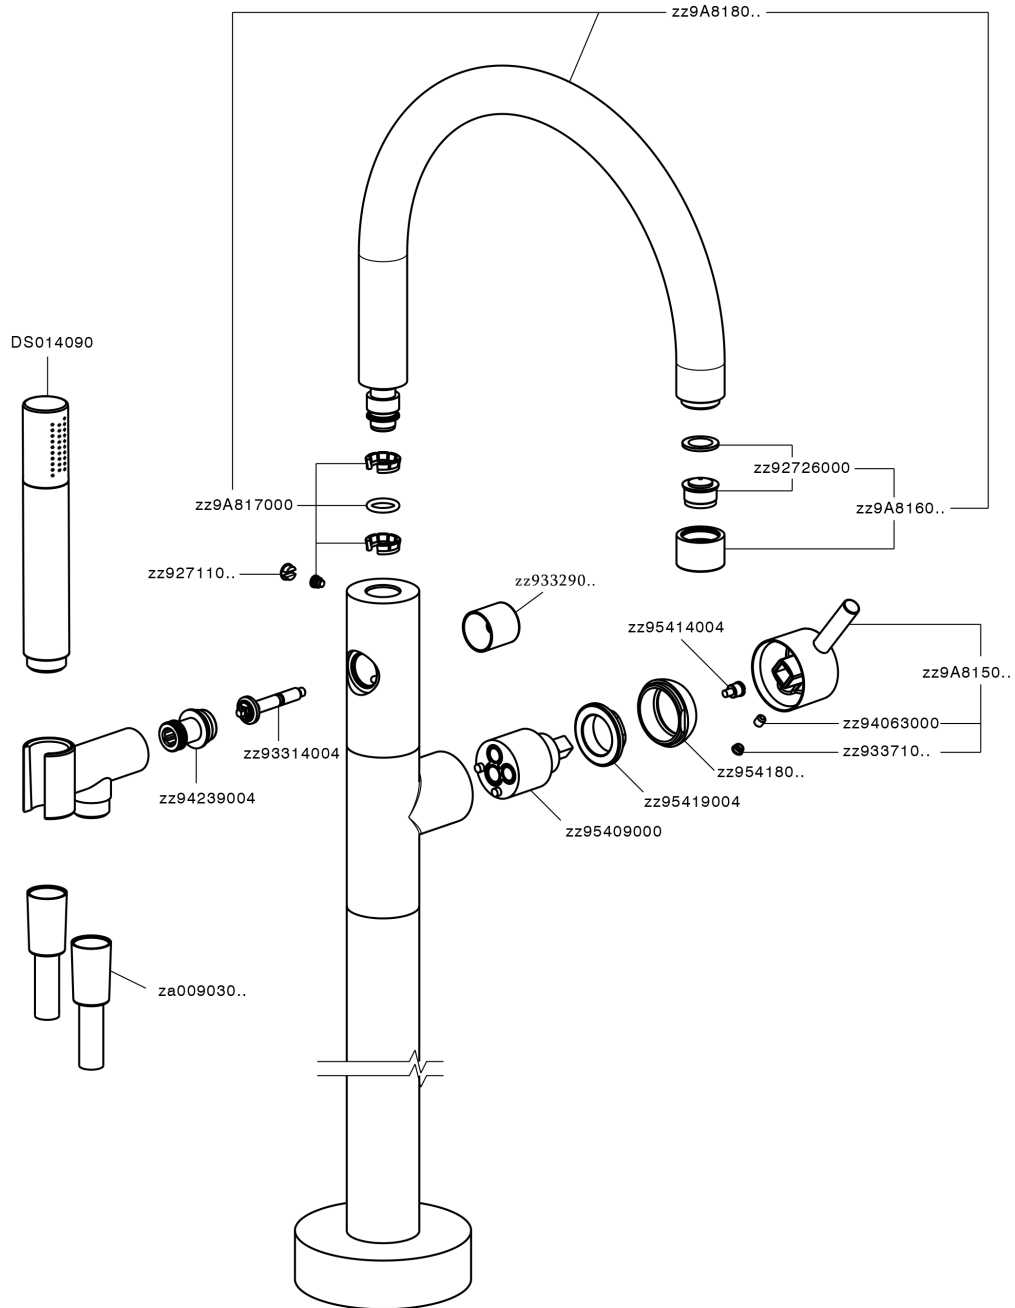

Exposed part for single-lever bath shower mixer SLIM_SM014200

SM014200

<https://en.cisal.it/exposed-part-for-single-lever-bath-shower-mixer-slim-sm014200>

Concealed part single lever free-standing CONCEALED_ZA004510

ZA004510

<https://en.cisal.it/concealed-part-single-lever-free-standing-concealed-za004510>

2026-06-13