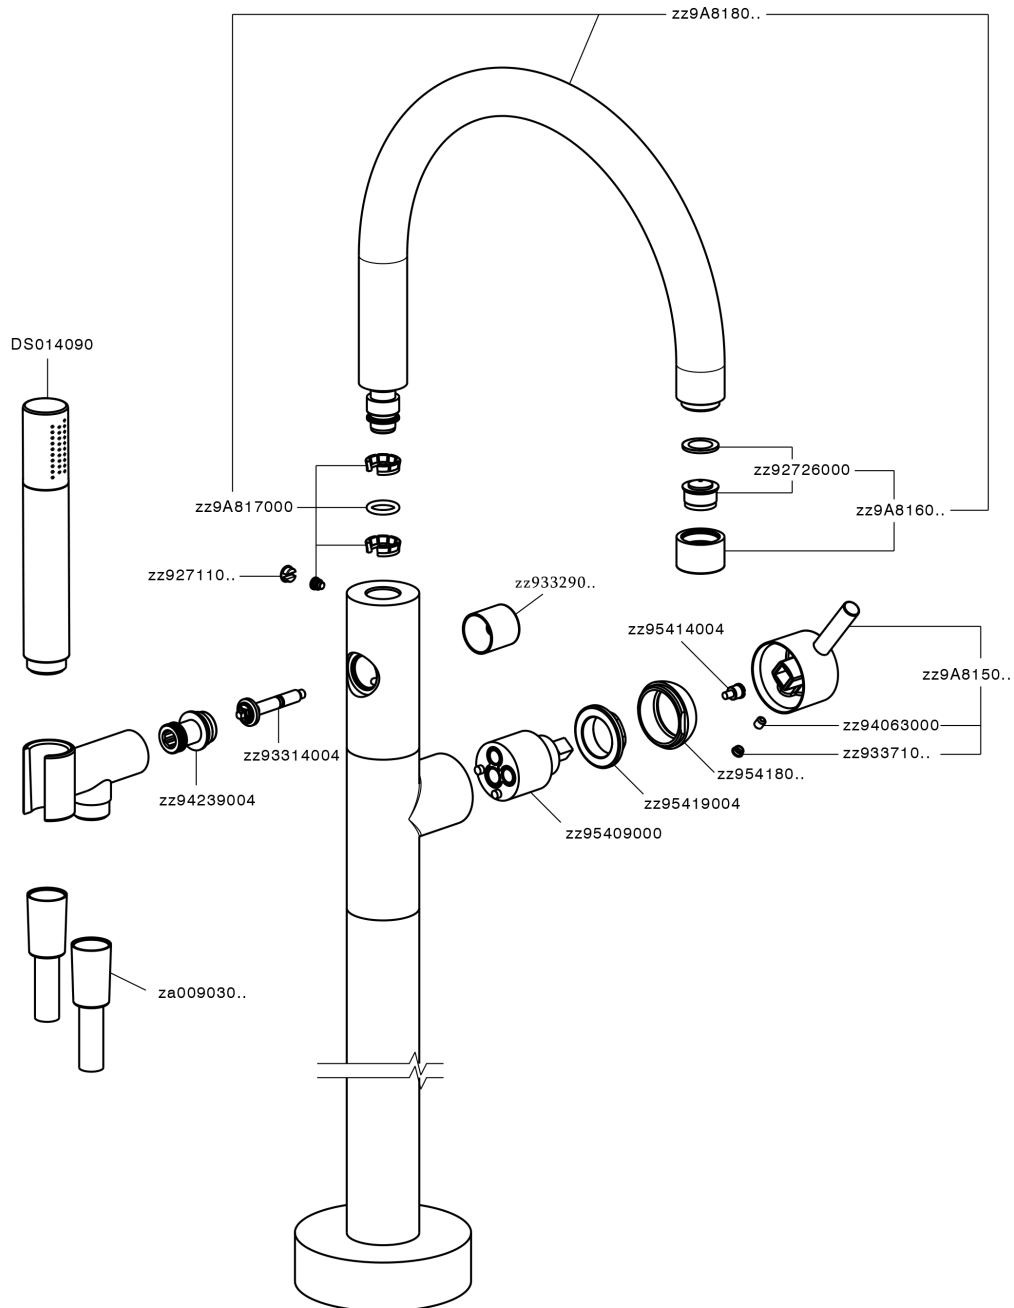

## Exposed part for single-lever bath shower mixer SLIM\_SM014200

SM014200

<https://en.cisal.it/exposed-part-for-single-lever-bath-shower-mixer-slim-sm014200>

## Concealed part single lever free-standing CONCEALED\_ZA004510

ZA004510

<https://en.cisal.it/concealed-part-single-lever-free-standing-concealed-za004510>

2026-07-03