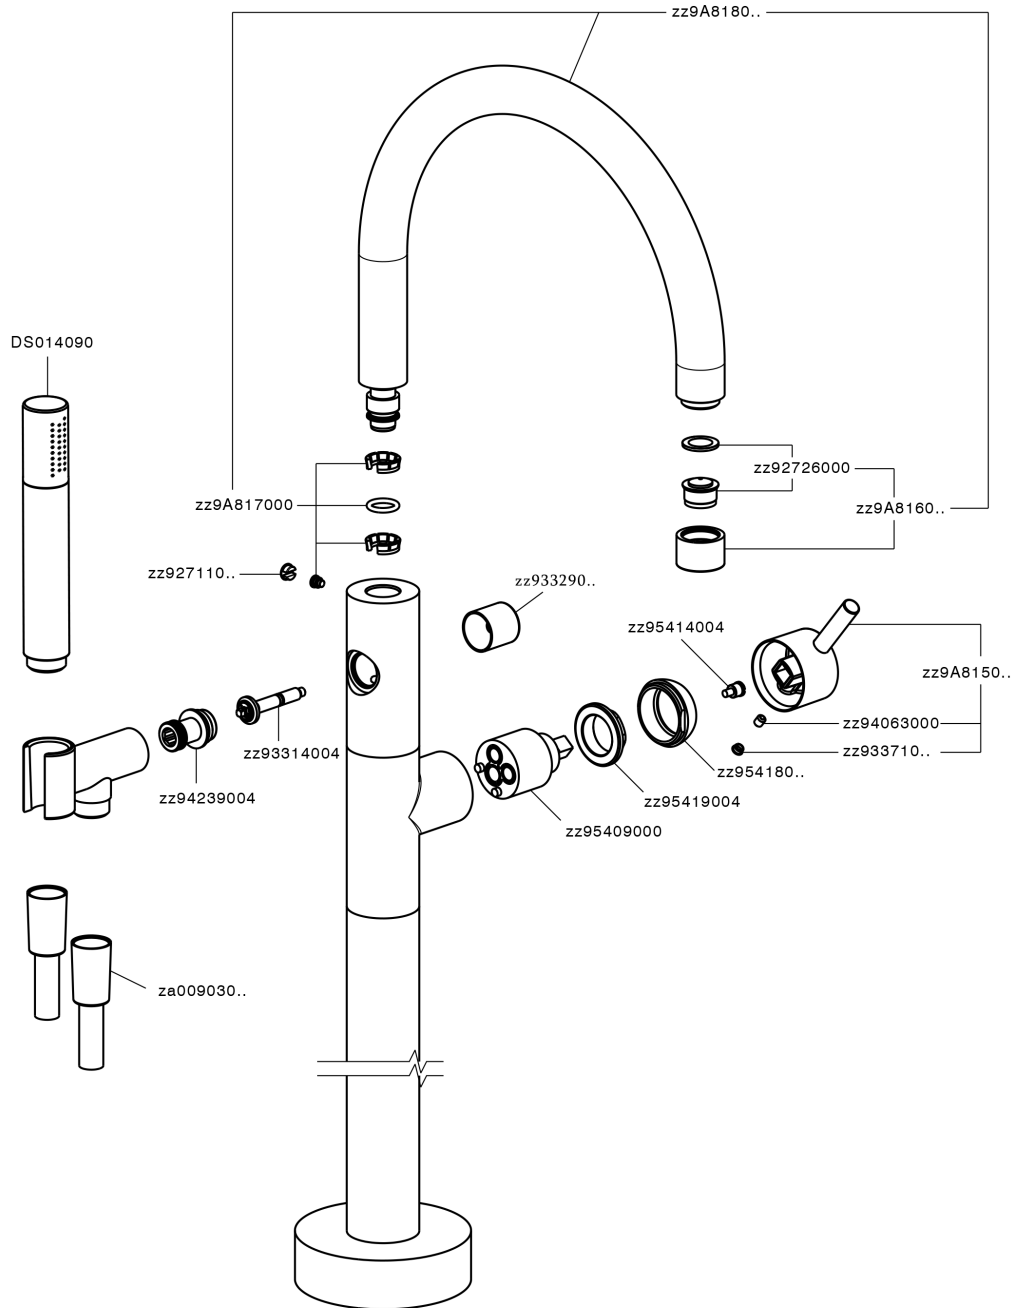

Exposed part for single-lever bath shower mixer SLIM_SM014200

MODEL **SM014200**

Exposed part for single-lever bath shower mixer, handshower holder on column, Brass minimalistic one spray handshower, 150 cm smooth SUPREME Flexible Hose, for items ZA004510

Required concealed parts **ZA004510**

EcoStop

EcoStop feature limits water flow to approximately 50% of maximum output with one point of resistance on setting. Push slightly past the middle stop only when full water output is required. This will save water up to 50%.

Exposed part for single-lever bath shower mixer SLIM_SM014200

SM014200

<https://en.cisal.it/exposed-part-for-single-lever-bath-shower-mixer-slim-sm014200>

Concealed part single lever free-standing CONCEALED_ZA004510

MODEL **ZA004510**

Concealed part single lever free-standing

AVAILABLE FINISHINGS

 **04** 04 Without finishing

CHARACTERISTICS

Concealed **1**

2026-06-13