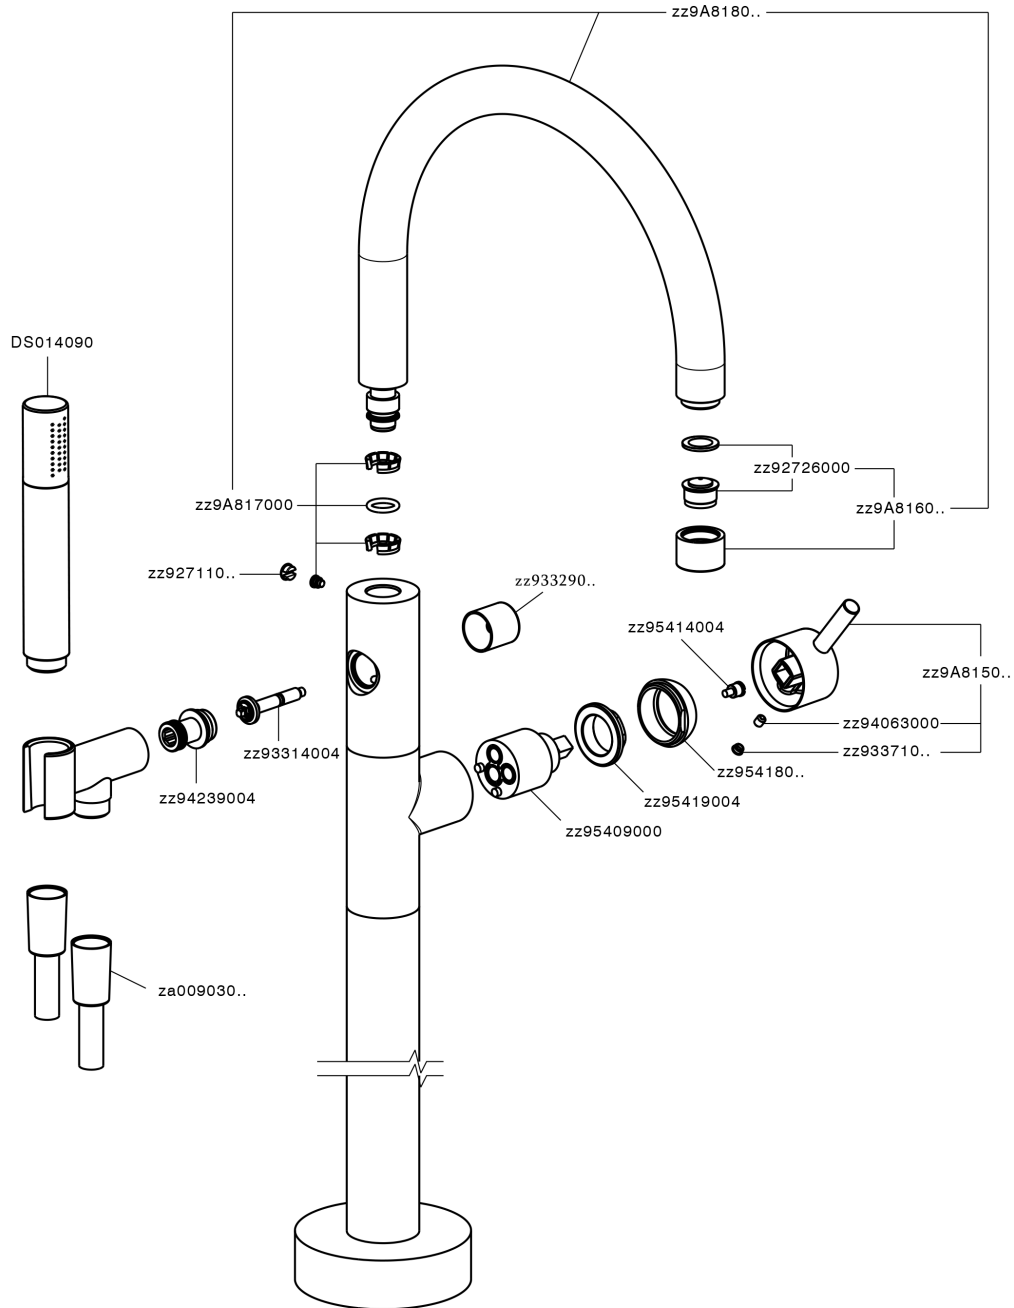

Exposed part for single-lever bath shower mixer SLIM_SM014200

MODEL **SM014200**

Exposed part for single-lever bath shower mixer, handshower holder on column, Brass minimalistic one spray handshower, 150 cm smooth SUPREME Flexible Hose, for items ZA004510

Required concealed parts **ZA004510**

EcoStop

EcoStop feature limits water flow to approximately 50% of maximum output with one point of resistance on setting. Push slightly past the middle stop only when full water output is required. This will save water up to 50%.

Exposed part for single-lever bath shower mixer SLIM_SM014200

SM014200

<https://en.cisal.it/exposed-part-for-single-lever-bath-shower-mixer-slim-sm014200>

Concealed part single lever free-standing CONCEALED_ZA004510

MODEL **ZA004510**

Concealed part single lever free-standing

AVAILABLE FINISHINGS

 **04** 04 Without finishing

CHARACTERISTICS

Concealed **1**

2026-07-03