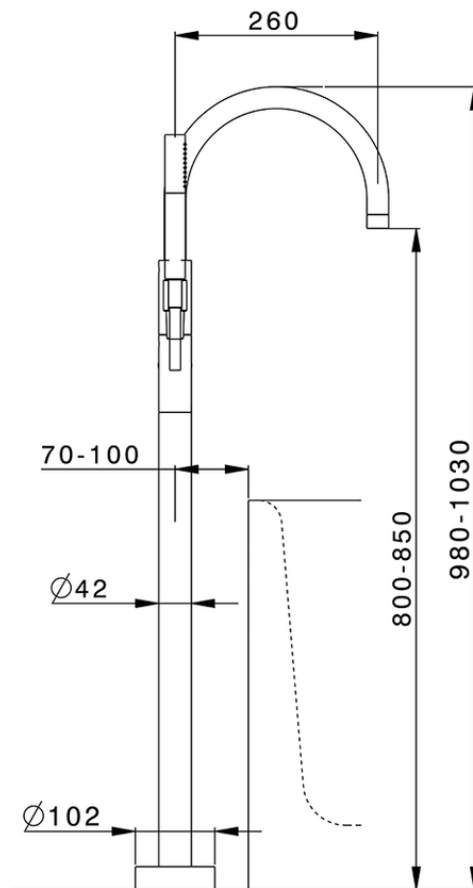

## Exposed part for single-lever bath shower mixer SLIM\_SM014200

SM014200

<https://en.cisal.it/exposed-part-for-single-lever-bath-shower-mixer-slim-sm014200>

ZA004510

<https://en.cisal.it/concealed-part-single-lever-free-standing-concealed-za004510>