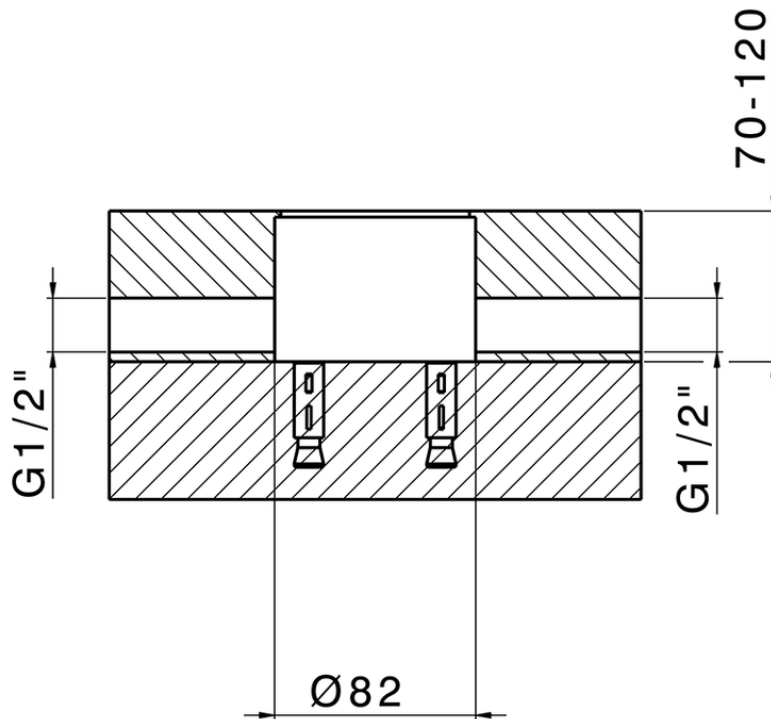

## Exposed part for single-lever bath shower mixer SLIM\_SM014200

SM014200

<https://en.cisal.it/exposed-part-for-single-lever-bath-shower-mixer-slim-sm014200>

ZA004510

<https://en.cisal.it/concealed-part-single-lever-free-standing-concealed-za004510>