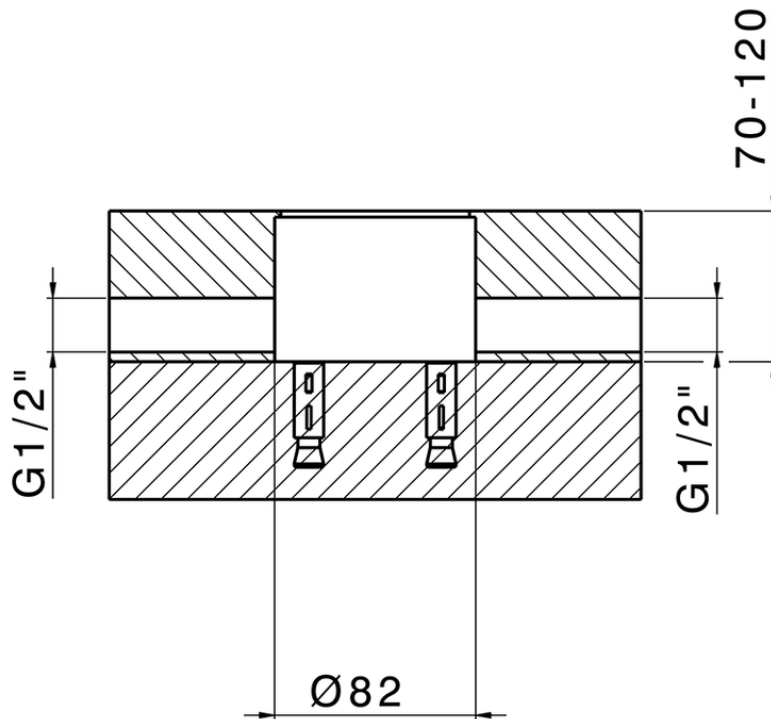

Exposed part for single-lever bath shower mixer SLIM_SM014200

SM014200

<https://en.cisal.it/exposed-part-for-single-lever-bath-shower-mixer-slim-sm014200>

ZA004510

<https://en.cisal.it/concealed-part-single-lever-free-standing-concealed-za004510>