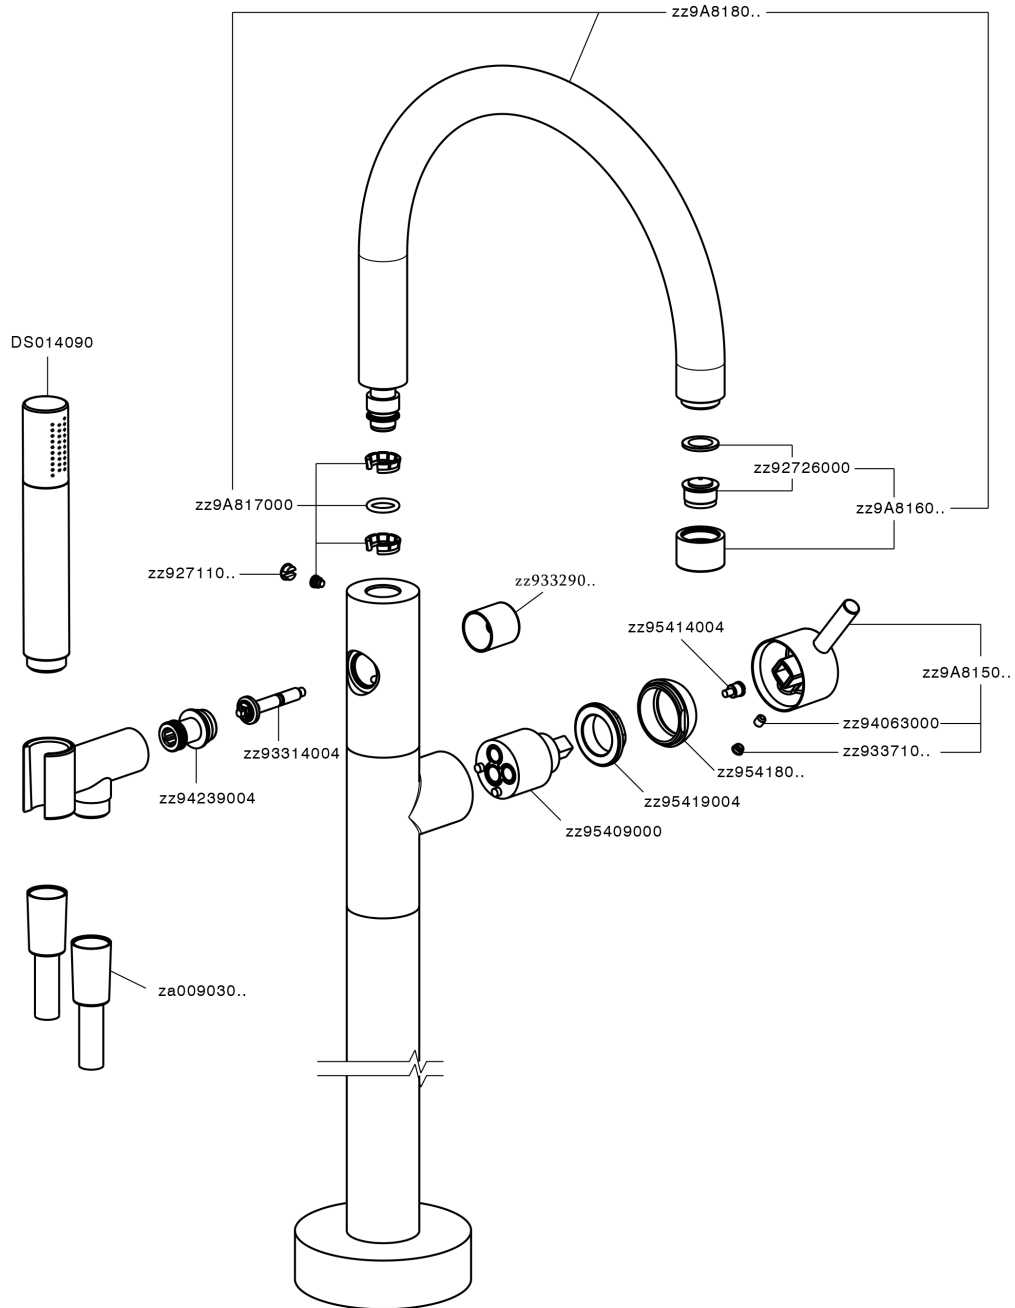

Exposed part for single-lever bath shower mixer SLIM_SM014200

SM014200

<https://en.cisal.it/exposed-part-for-single-lever-bath-shower-mixer-slim-sm014200>

Concealed part single lever free-standing CONCEALED_ZA004510

ZA004510

<https://en.cisal.it/concealed-part-single-lever-free-standing-concealed-za004510>

2026-06-14