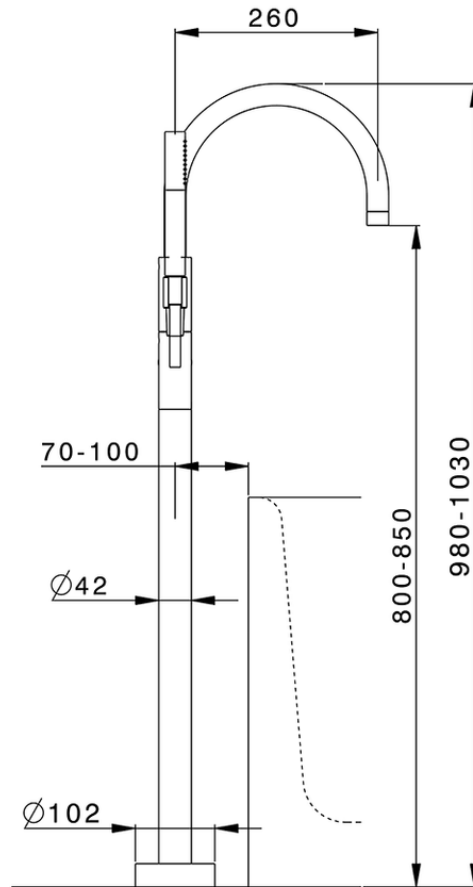

## Exposed part for single-lever bath shower mixer SLIM\_SM014200

SM014200

<https://en.cisal.it/exposed-part-for-single-lever-bath-shower-mixer-slim-sm014200>

ZA004510

<https://en.cisal.it/concealed-part-single-lever-free-standing-concealed-za004510>