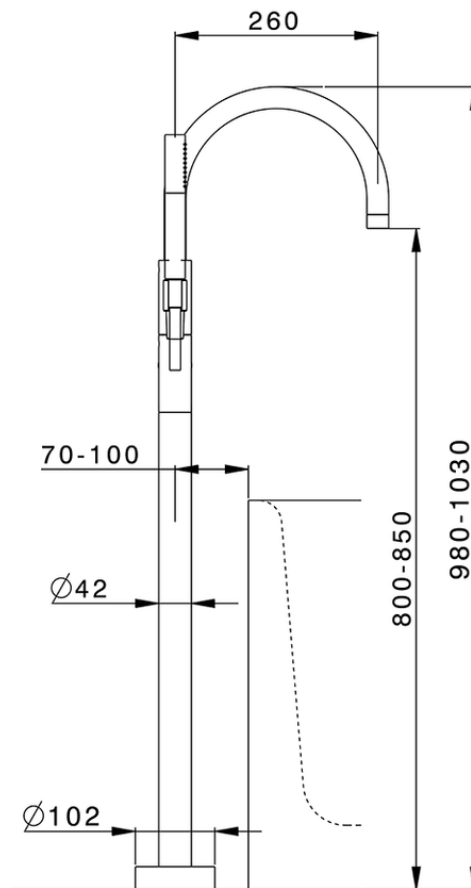

Exposed part for single-lever bath shower mixer SLIM_SM014200

SM014200

<https://en.cisal.it/exposed-part-for-single-lever-bath-shower-mixer-slim-sm014200>

ZA004510

<https://en.cisal.it/concealed-part-single-lever-free-standing-concealed-za004510>