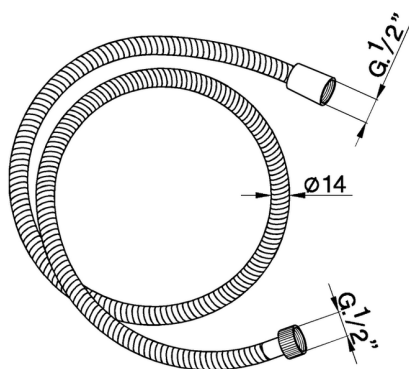

Flexible hose SHOWER_ZA009022

MODEL **ZA009022**

Flexible hose, 200 cm PVC Flexible Hose

AVAILABLE FINISHINGS

CHARACTERISTICS

2026-06-14