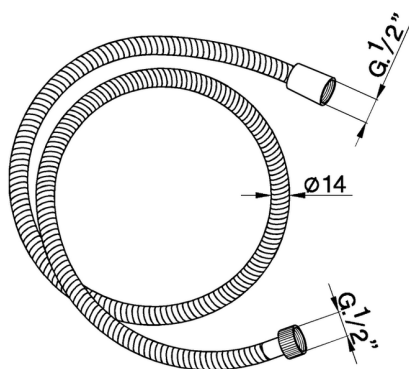

Flexible hose SHOWER_ZA009022

MODEL **ZA009022**

Flexible hose, 200 cm PVC Flexible Hose

AVAILABLE FINISHINGS

CHARACTERISTICS

2026-04-06