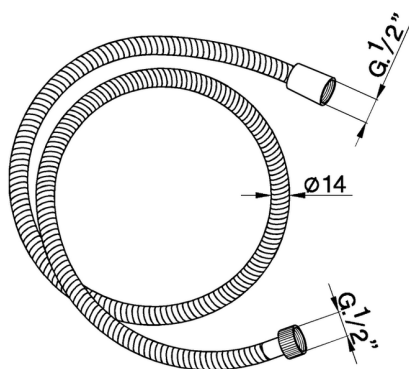

Flexible hose SHOWER_ZA009022

MODEL **ZA009022**

Flexible hose, 200 cm PVC Flexible Hose

AVAILABLE FINISHINGS

CHARACTERISTICS

2026-05-17