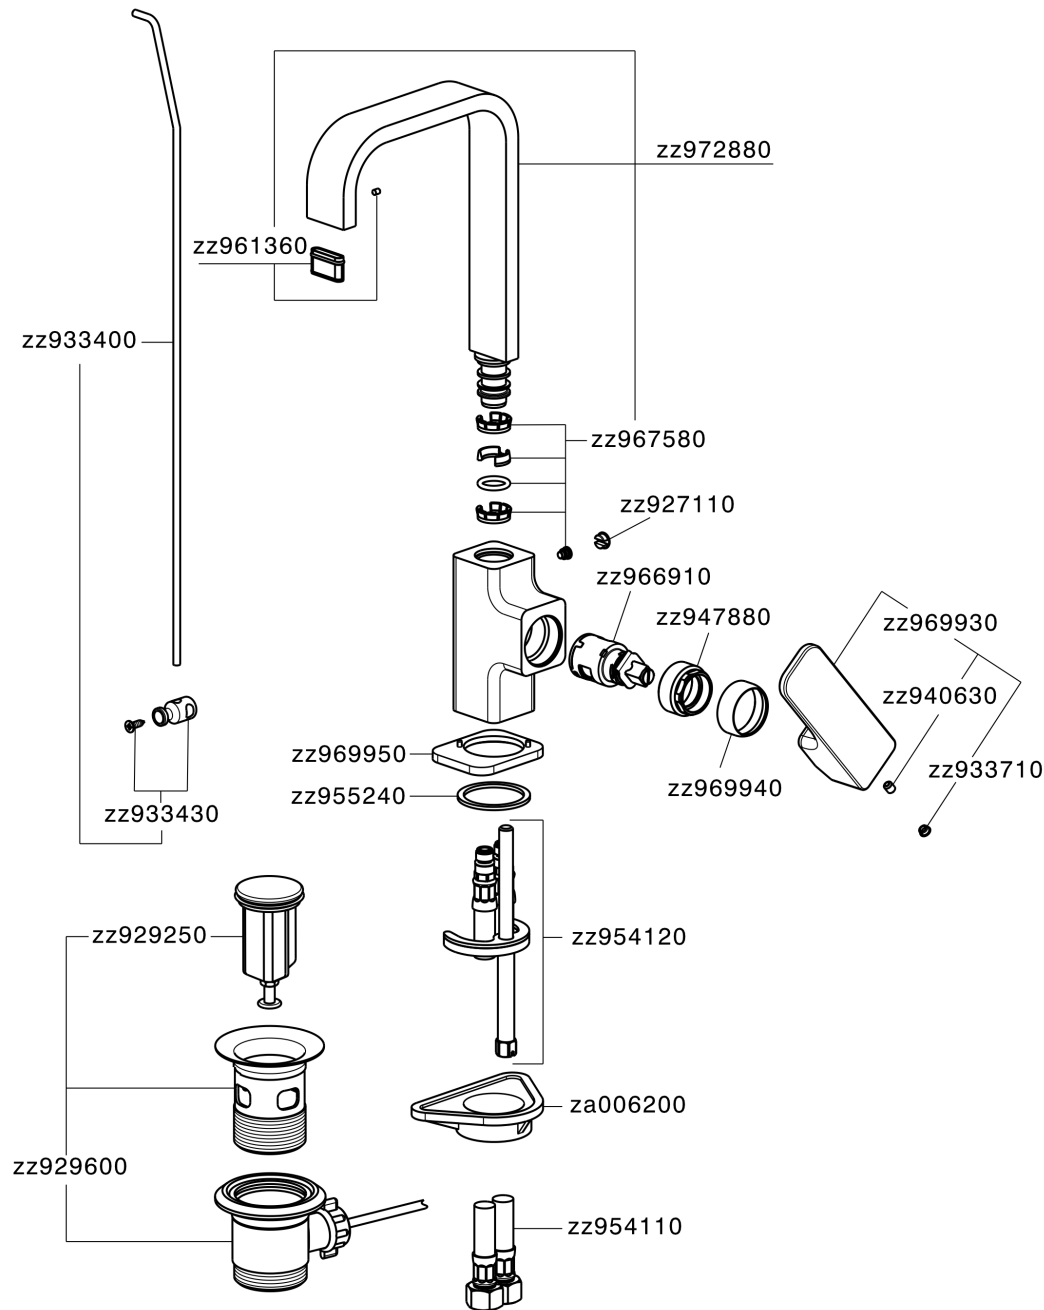

Single lever washbasin mixer EnergySave CUBIC_CU000475

MODEL **CU000475**

Single lever washbasin mixer EnergySave, with automatic 1"1/4 automatic pop-up waste, G.3/8" stainless steel flexible hoses

AVAILABLE FINISHINGS

-  **21** 21 Chrome
-  **2B** 2B Polished Nickel
-  **2F** 2F Brushed Nickel
-  **40** 40 Matt Black

CHARACTERISTICS

Cartridge Spare Parts **ZZ96691000**

25 mm Cartridge

EcoStop

EcoStop feature limits water flow to approximately 50% of maximum output with one point of resistance on setting. Push slightly past the middle stop only when full water output is required. This will save water up to 50%.

EnergySave

Thanks to the EnergySave device, only cold water will be drawn if the lever is operated in the central position, so that the water heater will not be engaged and no hot water wasted, leading to considerable savings in energy and costs. The temperature can be adjusted by rotating the lever to the left, until the desired temperature is reached.

Single lever washbasin mixer EnergySave CUBIC_CU000475

CU000475

<https://en.cisal.it/single-lever-washbasin-mixer-energy-save-cubic-cu000475>

2024-10-18