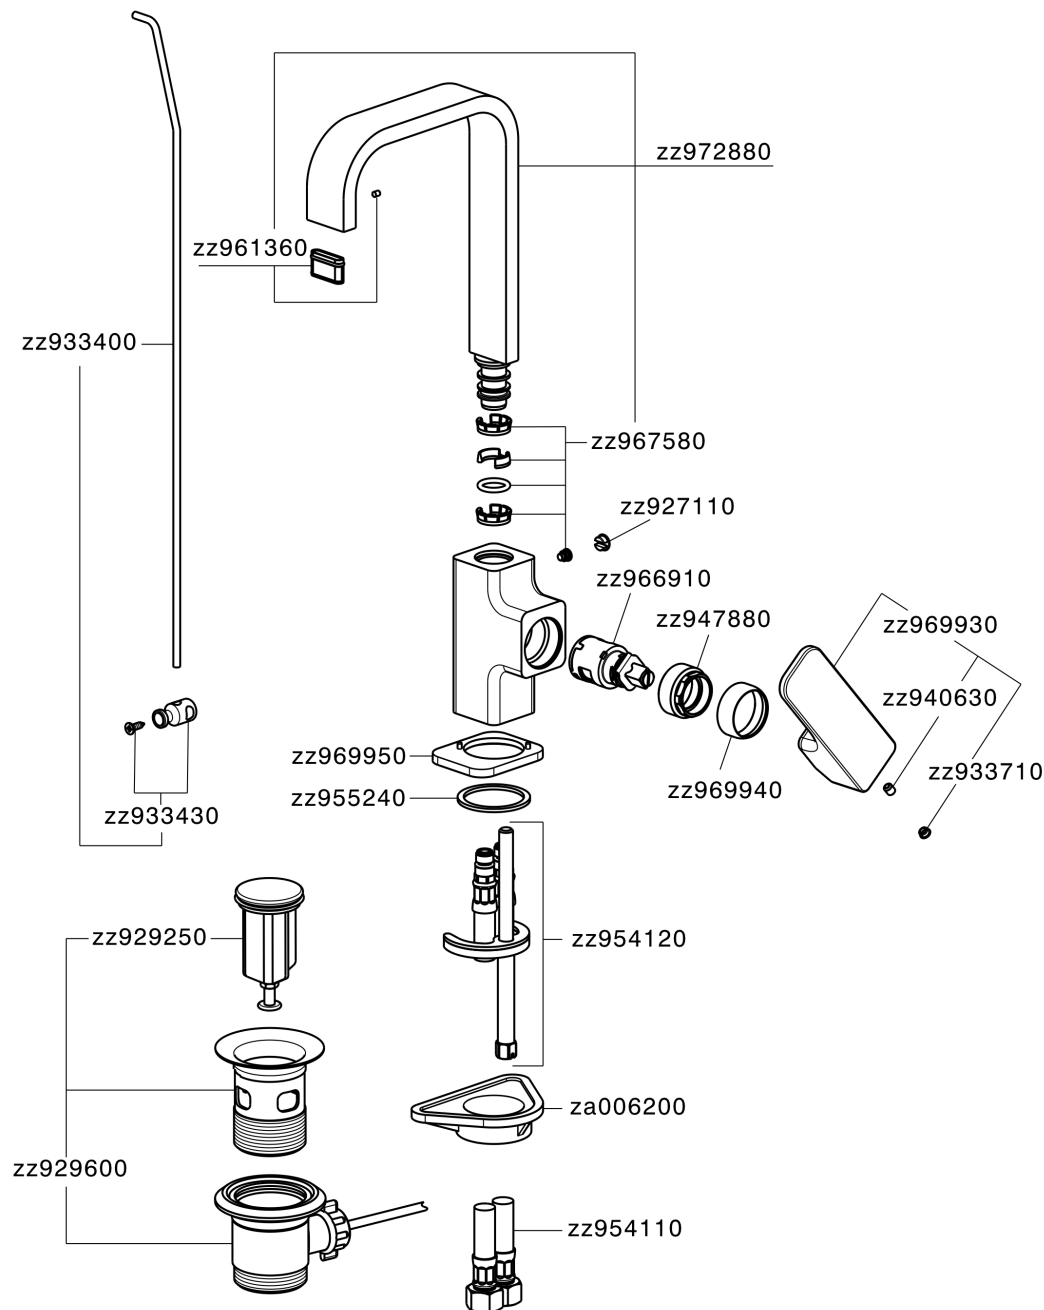

Single lever washbasin mixer EnergySave CUBIC_CU000475

CU000475

<https://en.cisal.it/single-lever-washbasin-mixer-energy-save-cubic-cu000475>

2024-10-18