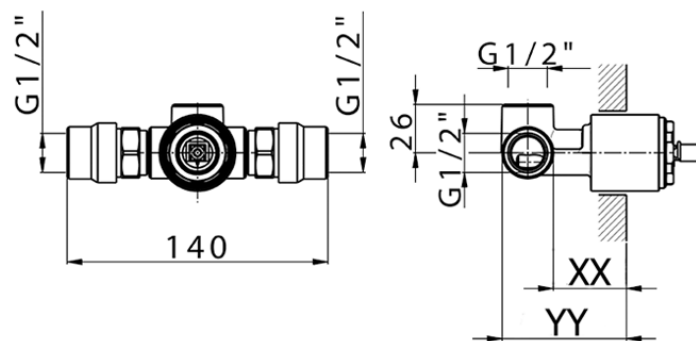

Exposed part for concealed S.L. shower valve ROCK&ROLL_RK003000C

RK003000C

<https://en.cisal.it/exposed-part-for-concealed-s-l-shower-valve-rockroll-rk003000c>

Piastra/Plate/Plaque/Platte/Placa

2-3mm: XX 27-47 YY 54-74

10mm: XX 16-40 YY 43-68

ZA005301

<https://en.cisal.it/concealed-single-lever-shower-mixer-concealed-za005301>

Piastra/Plate/Plaque/Platte/Placa

2-3mm: XX 27-47 YY 54-74

10mm: XX 16-40 YY 43-68

ZA005300

<https://en.cisal.it/concealed-single-lever-shower-mixer-concealed-za005300>