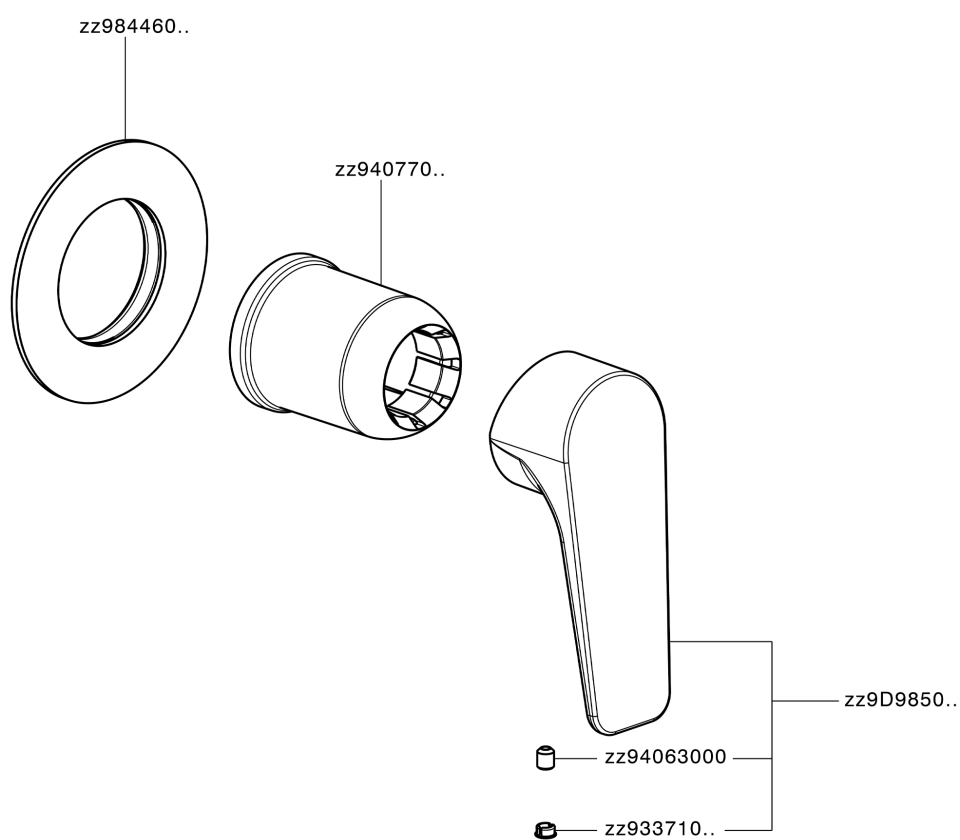

Exposed part for concealed S.L. shower valve ROCK&ROLL_RK003000C

RK003000C

<https://en.cisal.it/exposed-part-for-concealed-s-l-shower-valve-rockroll-rk003000c>

Concealed single lever shower mixer CONCEALED_ZA005301

ZA005301

<https://en.cisal.it/concealed-single-lever-shower-mixer-concealed-za005301>

Concealed single lever shower mixer CONCEALED_ZA005300

ZA005300

<https://en.cisal.it/concealed-single-lever-shower-mixer-concealed-za005300>