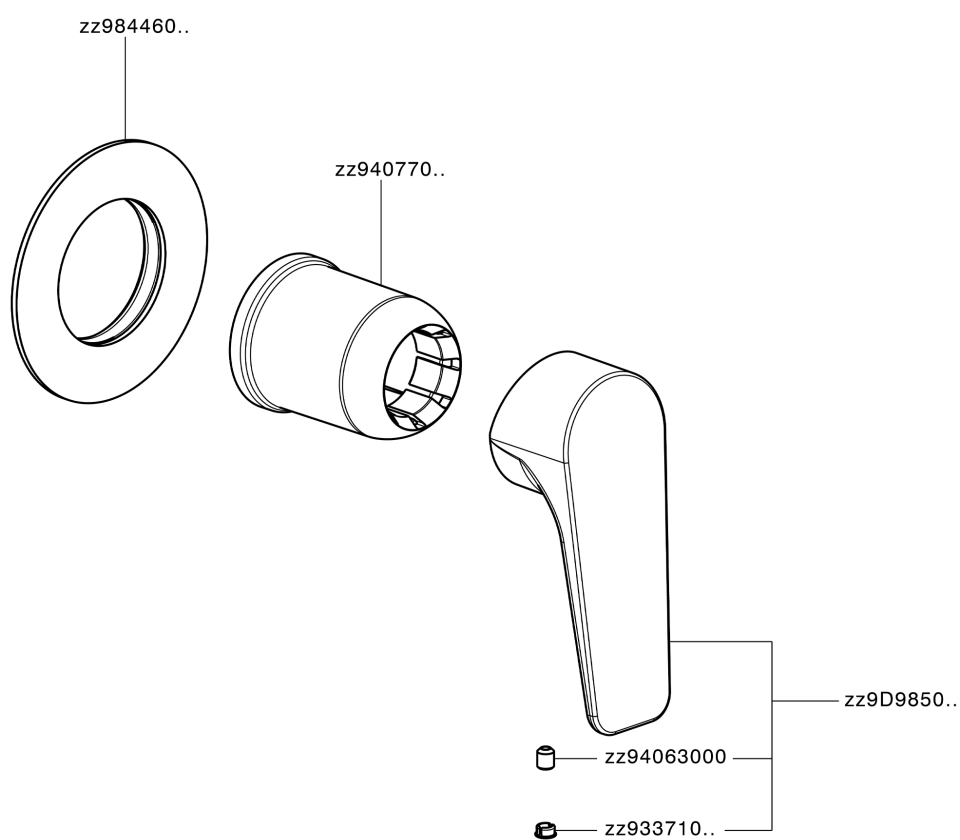

## Exposed part for concealed S.L. shower valve ROCK&ROLL\_RK003000C

RK003000C

<https://en.cisal.it/exposed-part-for-concealed-s-l-shower-valve-rockroll-rk003000c>

## Concealed single lever shower mixer CONCEALED\_ZA005301

ZA005301

<https://en.cisal.it/concealed-single-lever-shower-mixer-concealed-za005301>

## Concealed single lever shower mixer CONCEALED\_ZA005300

ZA005300

<https://en.cisal.it/concealed-single-lever-shower-mixer-concealed-za005300>

2026-06-14