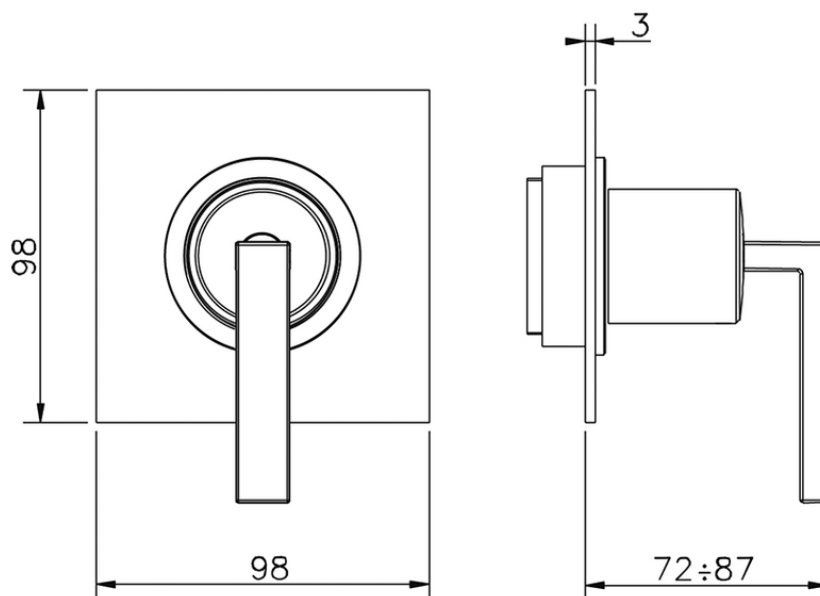

Stopvalve exposed part WAVE_WA003310

WA003310

<https://en.cisal.it/stopvalve-exposed-part-wave-wa003310>

Piastra/Plate/Plaque/Platte/Placa
 2-3mm: XX 31-46 YY 80-95
 10mm: XX 25-40 YY 76-91

ZA003340

<https://en.cisal.it/1-2-stopvalve-concealed-part-concealed-za003340>

Piastra/Plate/Plaque/Platte/Placa

2-3mm: XX 31-46 YY 80-95

10mm: XX 25-40 YY 76-91