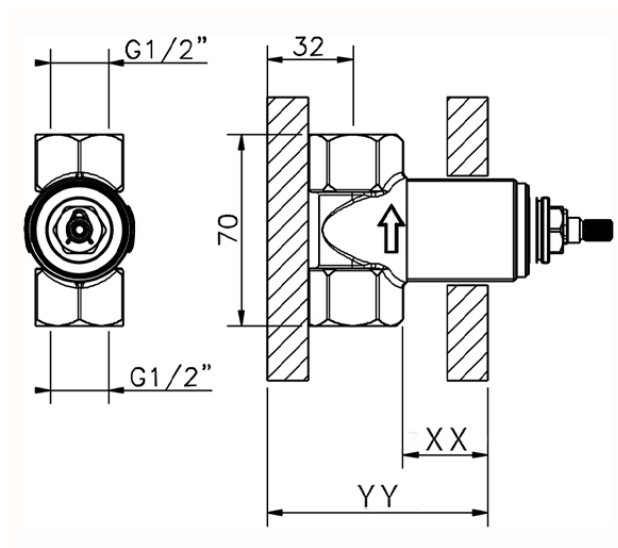

Stopvalve exposed part WAVE_WA003310

WA003310

<https://en.cisal.it/stopvalve-exposed-part-wave-wa003310>

Piastra/Plate/Plaque/Platte/Placa
 2-3mm: XX 31-46 YY 80-95
 10mm: XX 25-40 YY 76-91

ZA003340

<https://en.cisal.it/1-2-stopvalve-concealed-part-concealed-za003340>

Piastra/Plate/Plaque/Platte/Placa

2-3mm: XX 31-46 YY 80-95

10mm: XX 25-40 YY 76-91