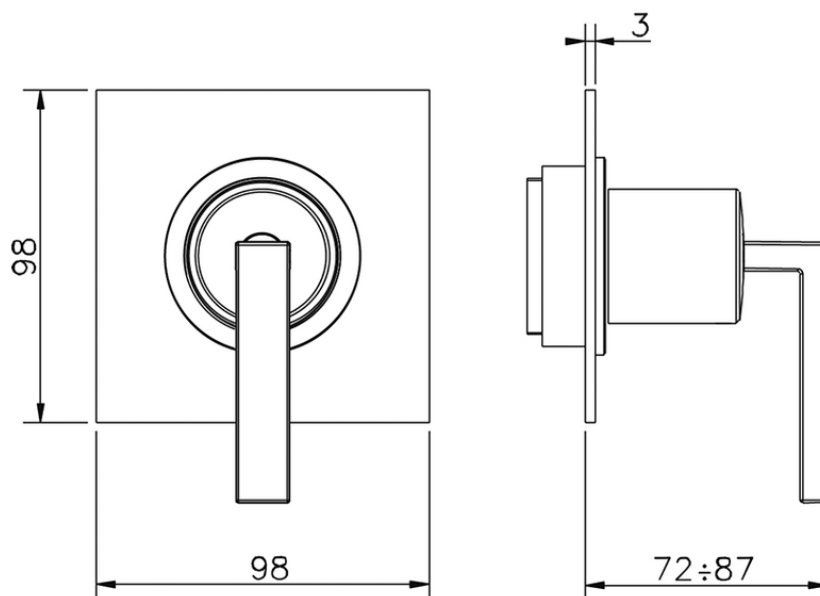

Stopvalve exposed part WAVE_WA003310

WA003310

<https://en.cisal.it/stopvalve-exposed-part-wave-wa003310>

Piastra/Plate/Plaque/Platte/Placa
 2-3mm: XX 31-46 YY 80-95
 10mm: XX 25-40 YY 76-91

ZA003340

<https://en.cisal.it/1-2-stopvalve-concealed-part-concealed-za003340>

Piastra/Plate/Plaque/Platte/Placa
 2-3mm: XX 31-46 YY 80-95
 10mm: XX 25-40 YY 76-91