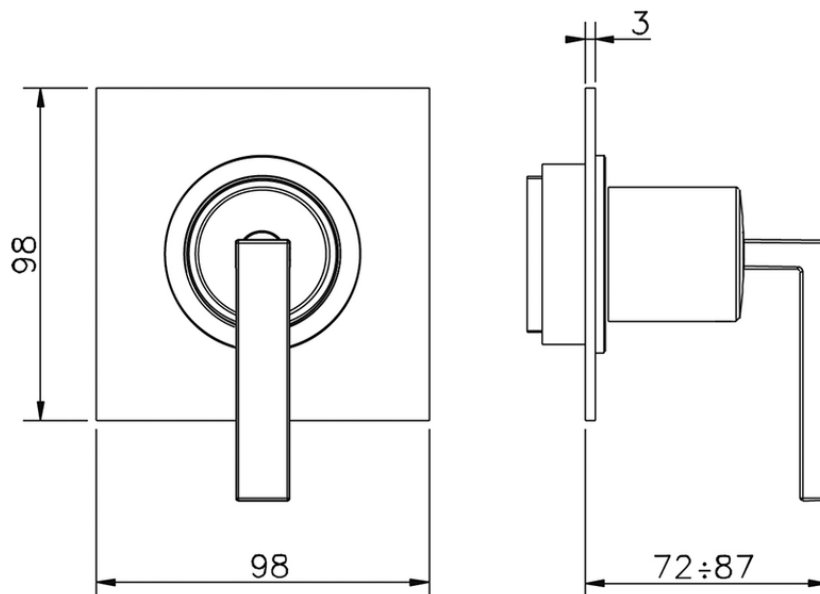

## Stopvalve exposed part WAVE\_WA003310

WA003310

<https://en.cisal.it/stopvalve-exposed-part-wave-wa003310>

Piastra/Plate/Plaque/Platte/Placa  
 2-3mm: XX 31-46 YY 80-95  
 10mm: XX 25-40 YY 76-91

ZA003340

<https://en.cisal.it/1-2-stopvalve-concealed-part-concealed-za003340>

Piastra/Plate/Plaque/Platte/Placa  
 2-3mm: XX 31-46 YY 80-95  
 10mm: XX 25-40 YY 76-91