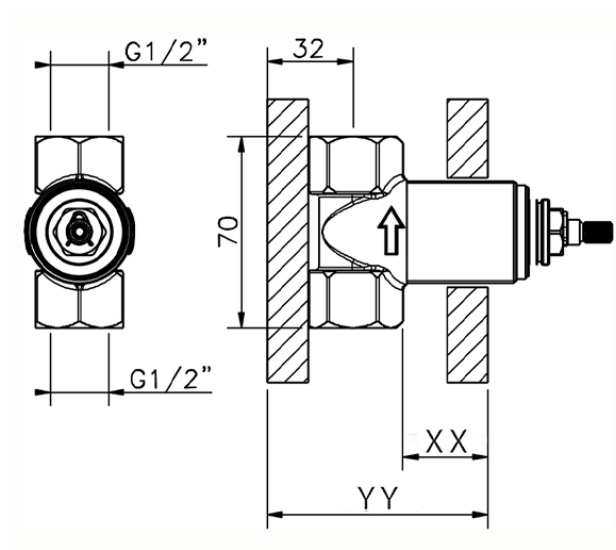

Stopvalve exposed part WAVE_WA003310

WA003310

<https://en.cisal.it/stopvalve-exposed-part-wave-wa003310>

Piastra/Plate/Plaque/Platte/Placa
 2-3mm: XX 31-46 YY 80-95
 10mm: XX 25-40 YY 76-91

ZA003340

<https://en.cisal.it/1-2-stopvalve-concealed-part-concealed-za003340>

Piastra/Plate/Plaque/Platte/Placa
 2-3mm: XX 31-46 YY 80-95
 10mm: XX 25-40 YY 76-91