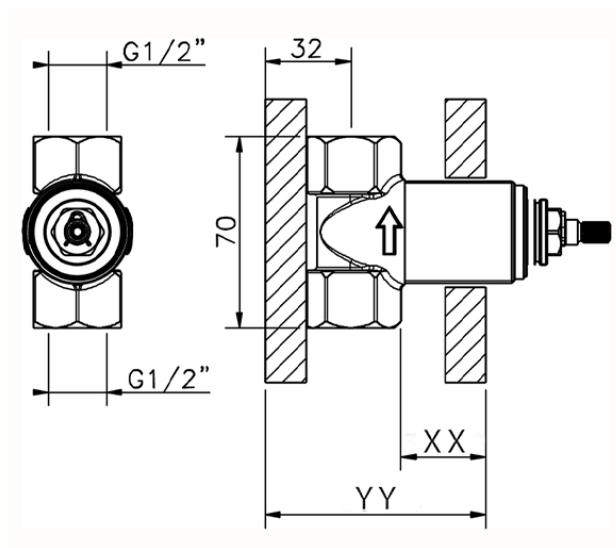

## Stopvalve exposed part WAVE\_WA003310

WA003310

<https://en.cisal.it/stopvalve-exposed-part-wave-wa003310>

Piastra/Plate/Plaque/Platte/Placa  
 2-3mm: XX 31-46 YY 80-95  
 10mm: XX 25-40 YY 76-91

ZA003340

<https://en.cisal.it/1-2-stopvalve-concealed-part-concealed-za003340>

Piastra/Plate/Plaque/Platte/Placa  
 2-3mm: XX 31-46 YY 80-95  
 10mm: XX 25-40 YY 76-91