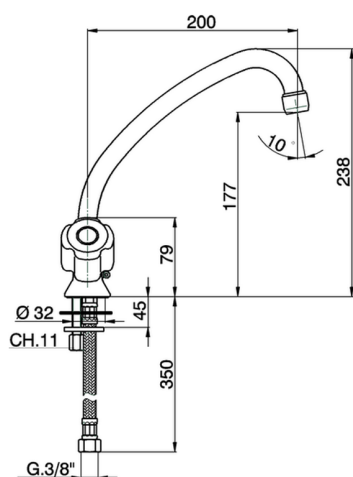

Sink mixer TR_TR000535

MODEL **TR000535**

Sink mixer,swivel spout,without handles

AVAILABLE FINISHINGS

CHARACTERISTICS

2026-05-19