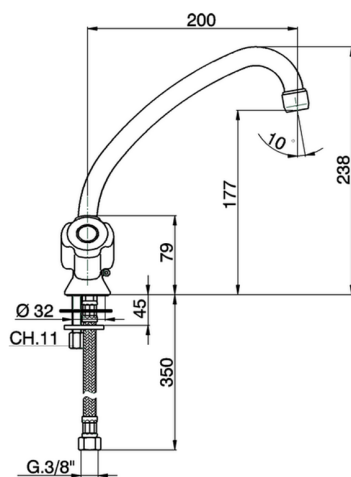

Sink mixer TR_TR000535

MODEL **TR000535**

Sink mixer, swivel spout, without handles

AVAILABLE FINISHINGS

 **21** 21 Chrome

CHARACTERISTICS

2026-06-09