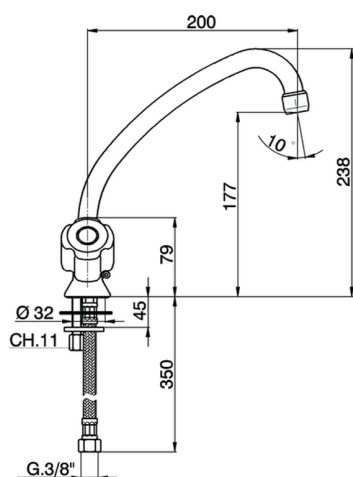

## Sink mixer TR\_TR000535

MODEL **TR000535**

Sink mixer, swivel spout, without handles

AVAILABLE FINISHINGS

CHARACTERISTICS

2026-04-08