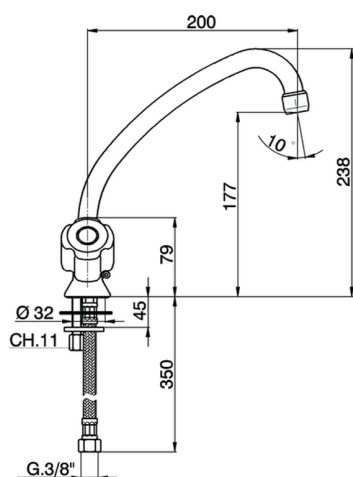

Sink mixer TR_TR000535

MODEL **TR000535**

Sink mixer,swivel spout,without handles

AVAILABLE FINISHINGS

 **21** 21 Chrome

CHARACTERISTICS

2026-06-13