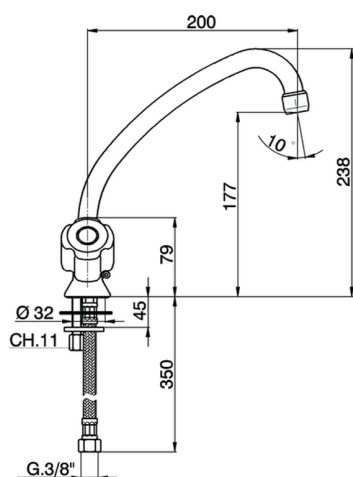

Sink mixer TR_TR000535

MODEL **TR000535**

Sink mixer, swivel spout, without handles

AVAILABLE FINISHINGS

CHARACTERISTICS

2026-04-28