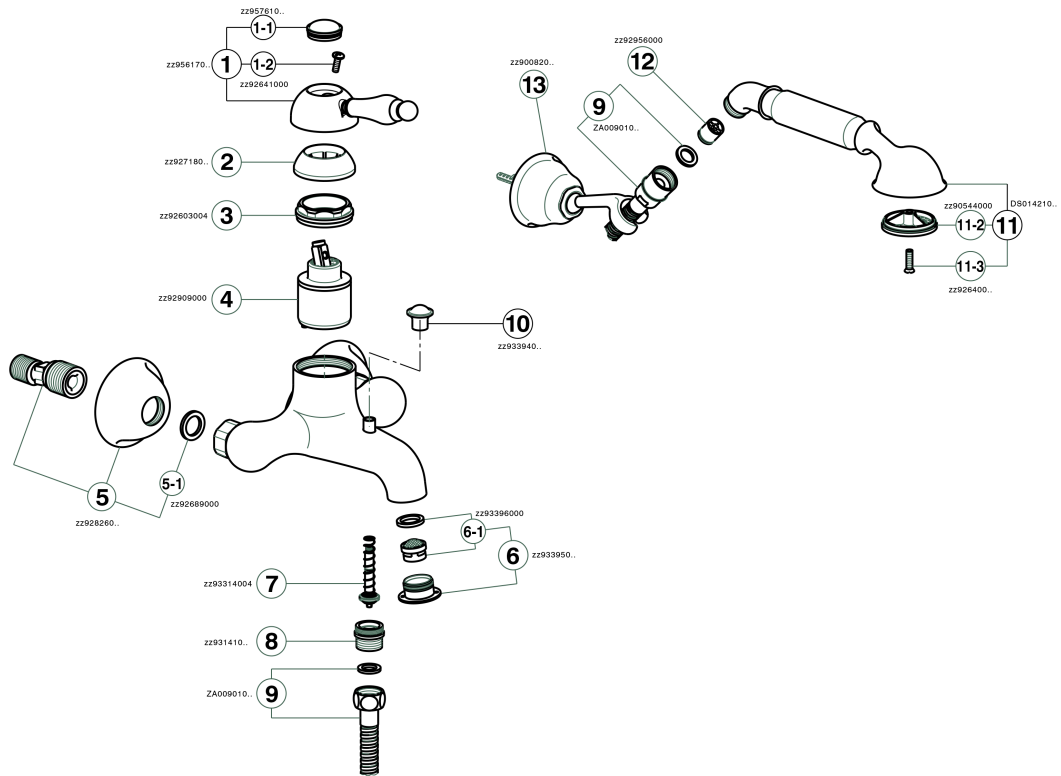

Single lever bath mixer, with shower set ARCAN EMPRESS_EM000120

MODEL **EM000120**

Single lever bath mixer, with shower set, wall mounted adjustable handshower bracket, one spray handshower, 150 cm Brass Flexible Hose

AVAILABLE FINISHINGS

- 
21 21 Chrome
- 
24 24 Gold
- 
26 26 Old Copper
- 
27 27 Old Bronze
- 
2A 2A Satin Brushed Nickel
- 
74 74 Chrome/Gold

CHARACTERISTICS

Cartridge Spare Parts **ZZ92909000**

43 mm Cartridge

Single lever bath mixer, with shower set ARCANA EMPRESS_EM000120

EM000120

<https://en.cisal.it/single-lever-bath-mixer-with-shower-set-arcana-empress-em000120>

2026-04-25