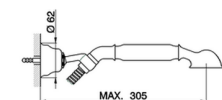

Single lever bath mixer, with shower set ARCAN EMPRESS_EM000120

MODEL **EM000120**

Single lever bath mixer, with shower set, wall mounted adjustable handshower bracket, one spray handshower, 150 cm Brass Flexible Hose

AVAILABLE FINISHINGS

-  **21** 21 Chrome
-  **24** 24 Gold
-  **26** 26 Old Copper
-  **27** 27 Old Bronze
-  **2A** 2A Satin Brushed Nickel
-  **74** 74 Chrome/Gold

CHARACTERISTICS

Cartridge Spare Parts **ZZ92909000**

43 mm Cartridge

Single lever bath mixer, with shower set ARCANA EMPRESS_EM000120

EM000120

<https://en.cisal.it/single-lever-bath-mixer-with-shower-set-arcana-empress-em000120>

2026-05-15