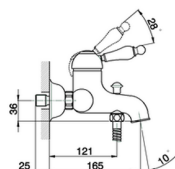

Single lever bath mixer, with shower set ARCAN EMPRESS_EM000120

MODEL **EM000120**

Single lever bath mixer, with shower set, wall mounted adjustable handshower bracket, one spray handshower, 150 cm Brass Flexible Hose

AVAILABLE FINISHINGS

-  **21** 21 Chrome
-  **24** 24 Gold
-  **26** 26 Old Copper
-  **27** 27 Old Bronze
-  **2A** 2A Satin Brushed Nickel
-  **74** 74 Chrome/Gold

CHARACTERISTICS

Cartridge Spare Parts **ZZ92909000**

43 mm Cartridge

Single lever bath mixer, with shower set ARCANA EMPRESS_EM000120

EM000120

<https://en.cisal.it/single-lever-bath-mixer-with-shower-set-arcana-empress-em000120>

2026-05-15