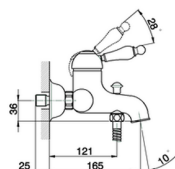

Single lever bath mixer, with shower set ARCANА EMPRESS_EM000120

MODEL **EM000120**

Single lever bath mixer, with shower set, wall mounted adjustable handshower bracket, one spray handshower, 150 cm Brass Flexible Hose

AVAILABLE FINISHINGS

-  **21** 21 Chrome
-  **24** 24 Gold
-  **26** 26 Old Copper
-  **27** 27 Old Bronze
-  **2A** 2A Satin Brushed Nickel
-  **74** 74 Chrome/Gold

CHARACTERISTICS

Cartridge Spare Parts **ZZ92909000**

43 mm Cartridge

Single lever bath mixer, with shower set ARCANA EMPRESS_EM000120

EM000120

<https://en.cisal.it/single-lever-bath-mixer-with-shower-set-arcana-empress-em000120>

2026-04-04