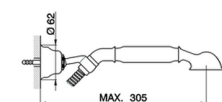

Single lever bath mixer, with shower set ARCAN EMPRESS_EM000120

MODEL **EM000120**

Single lever bath mixer, with shower set, wall mounted adjustable handshower bracket, one spray handshower, 150 cm Brass Flexible Hose

AVAILABLE FINISHINGS

- 
21 21 Chrome
- 
24 24 Gold
- 
26 26 Old Copper
- 
27 27 Old Bronze
- 
2A 2A Satin Brushed Nickel
- 
74 74 Chrome/Gold

CHARACTERISTICS

Cartridge Spare Parts **ZZ92909000**

43 mm Cartridge