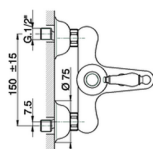

Single lever bath mixer, with shower set ARCANА EMPRESS_EM000120

MODEL **EM000120**

Single lever bath mixer, with shower set, wall mounted adjustable handshower bracket, one spray handshower, 150 cm Brass Flexible Hose

AVAILABLE FINISHINGS

-  **21** 21 Chrome
-  **24** 24 Gold
-  **26** 26 Old Copper
-  **27** 27 Old Bronze
-  **2A** 2A Satin Brushed Nickel
-  **74** 74 Chrome/Gold

CHARACTERISTICS

Cartridge Spare Parts **ZZ92909000**

43 mm Cartridge

Single lever bath mixer, with shower set ARCANA EMPRESS_EM000120

EM000120

<https://en.cisal.it/single-lever-bath-mixer-with-shower-set-arcana-empress-em000120>

2026-04-04