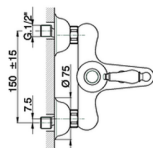

Single lever bath mixer, with shower set ARCAN EMPRESS_EM000120

MODEL **EM000120**

Single lever bath mixer, with shower set, wall mounted adjustable handshower bracket, one spray handshower, 150 cm Brass Flexible Hose

AVAILABLE FINISHINGS

-  **21** 21 Chrome
-  **24** 24 Gold
-  **26** 26 Old Copper
-  **27** 27 Old Bronze
-  **2A** 2A Satin Brushed Nickel
-  **74** 74 Chrome/Gold

CHARACTERISTICS

Cartridge Spare Parts **ZZ92909000**

43 mm Cartridge

Single lever bath mixer, with shower set ARCANA EMPRESS_EM000120

EM000120

<https://en.cisal.it/single-lever-bath-mixer-with-shower-set-arcana-empress-em000120>

2026-05-15