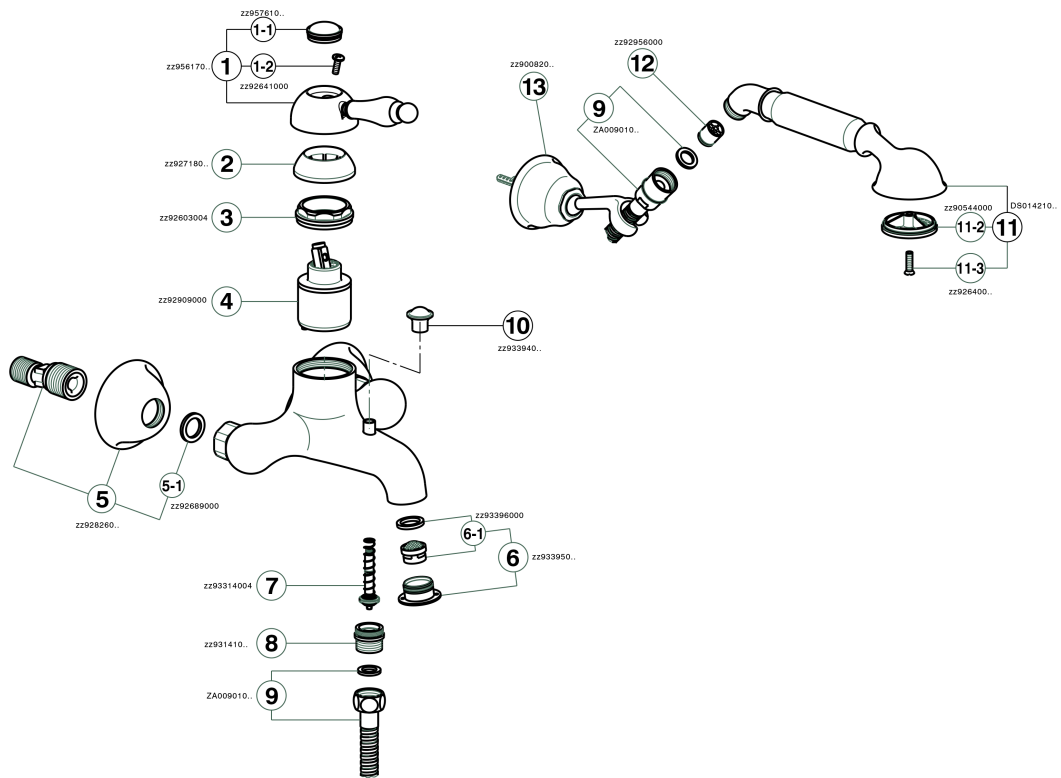

Single lever bath mixer, with shower set ARCAN EMPRESS_EM000120

MODEL **EM000120**

Single lever bath mixer, with shower set, wall mounted adjustable handshower bracket, one spray handshower, 150 cm Brass Flexible Hose

AVAILABLE FINISHINGS

-  **21** 21 Chrome
-  **24** 24 Gold
-  **26** 26 Old Copper
-  **27** 27 Old Bronze
-  **2A** 2A Satin Brushed Nickel
-  **74** 74 Chrome/Gold

CHARACTERISTICS

Cartridge Spare Parts **ZZ92909000**

43 mm Cartridge

Single lever bath mixer, with shower set ARCANA EMPRESS_EM000120

EM000120

<https://en.cisal.it/single-lever-bath-mixer-with-shower-set-arcana-empress-em000120>

2026-05-15