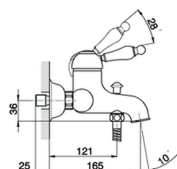

Single lever bath mixer, with shower set ARCAN EMPRESS_EM000120

MODEL **EM000120**

Single lever bath mixer, with shower set, wall mounted adjustable handshower bracket, one spray handshower, 150 cm Brass Flexible Hose

AVAILABLE FINISHINGS

- 
21 21 Chrome
- 
24 24 Gold
- 
26 26 Old Copper
- 
27 27 Old Bronze
- 
2A 2A Satin Brushed Nickel
- 
74 74 Chrome/Gold

CHARACTERISTICS

Cartridge Spare Parts **ZZ92909000**

43 mm Cartridge