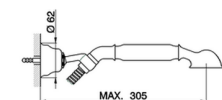

Single lever bath mixer, with shower set ARCANA EMPRESS_EM000120

MODEL **EM000120**

Single lever bath mixer, with shower set, wall mounted adjustable handshower bracket, one spray handshower, 150 cm Brass Flexible Hose

AVAILABLE FINISHINGS

-  **21** 21 Chrome
-  **24** 24 Gold
-  **26** 26 Old Copper
-  **27** 27 Old Bronze
-  **2A** 2A Satin Brushed Nickel
-  **74** 74 Chrome/Gold

CHARACTERISTICS

Cartridge Spare Parts **ZZ92909000**

43 mm Cartridge

Single lever bath mixer, with shower set ARCANA EMPRESS_EM000120

EM000120

<https://en.cisal.it/single-lever-bath-mixer-with-shower-set-arcana-empress-em000120>

2026-06-05