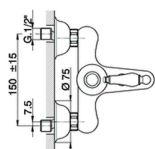

Single lever bath mixer, with shower set ARCAN EMPRESS_EM000120

MODEL **EM000120**

Single lever bath mixer, with shower set, wall mounted adjustable handshower bracket, one spray handshower, 150 cm Brass Flexible Hose

AVAILABLE FINISHINGS

- 
21 21 Chrome
- 
24 24 Gold
- 
26 26 Old Copper
- 
27 27 Old Bronze
- 
2A 2A Satin Brushed Nickel
- 
74 74 Chrome/Gold

CHARACTERISTICS

Cartridge Spare Parts **ZZ92909000**

43 mm Cartridge