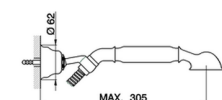

Single lever bath mixer, with shower set ARCANА EMPRESS_EM000120

MODEL **EM000120**

Single lever bath mixer, with shower set, wall mounted adjustable handshower bracket, one spray handshower, 150 cm Brass Flexible Hose

AVAILABLE FINISHINGS

-  **21** 21 Chrome
-  **24** 24 Gold
-  **26** 26 Old Copper
-  **27** 27 Old Bronze
-  **2A** 2A Satin Brushed Nickel
-  **74** 74 Chrome/Gold

CHARACTERISTICS

Cartridge Spare Parts **ZZ92909000**

43 mm Cartridge

Single lever bath mixer, with shower set ARCANA EMPRESS_EM000120

EM000120

<https://en.cisal.it/single-lever-bath-mixer-with-shower-set-arcana-empress-em000120>

2026-04-04