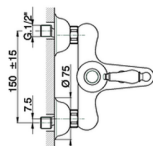

Single lever bath mixer, with shower set ARCANA EMPRESS_EM000120

MODEL **EM000120**

Single lever bath mixer, with shower set, wall mounted adjustable handshower bracket, one spray handshower, 150 cm Brass Flexible Hose

AVAILABLE FINISHINGS

-  **21** 21 Chrome
-  **24** 24 Gold
-  **26** 26 Old Copper
-  **27** 27 Old Bronze
-  **2A** 2A Satin Brushed Nickel
-  **74** 74 Chrome/Gold

CHARACTERISTICS

Cartridge Spare Parts **ZZ92909000**

43 mm Cartridge

Single lever bath mixer, with shower set ARCANA EMPRESS_EM000120

EM000120

<https://en.cisal.it/single-lever-bath-mixer-with-shower-set-arcana-empress-em000120>

2026-06-05