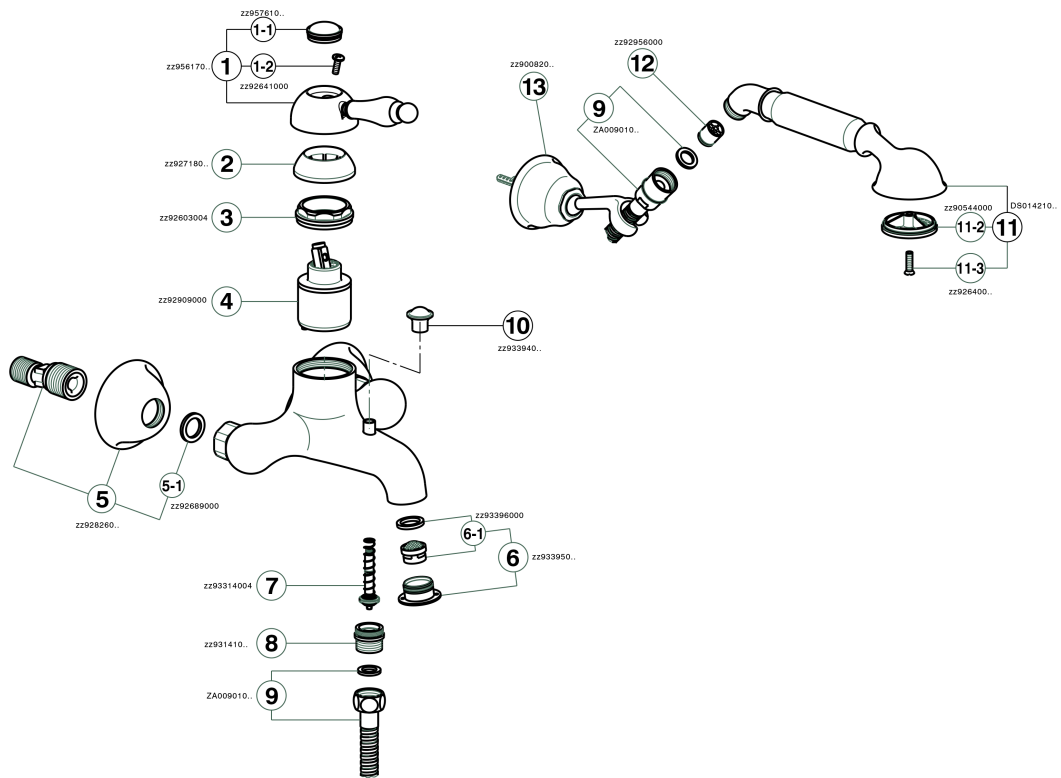

Single lever bath mixer, with shower set ARCANА EMPRESS_EM000120

MODEL **EM000120**

Single lever bath mixer, with shower set, wall mounted adjustable handshower bracket, one spray handshower, 150 cm Brass Flexible Hose

AVAILABLE FINISHINGS

-  **21** 21 Chrome
-  **24** 24 Gold
-  **26** 26 Old Copper
-  **27** 27 Old Bronze
-  **2A** 2A Satin Brushed Nickel
-  **74** 74 Chrome/Gold

CHARACTERISTICS

Cartridge Spare Parts **ZZ92909000**

43 mm Cartridge

Single lever bath mixer, with shower set ARCANA EMPRESS_EM000120

EM000120

<https://en.cisal.it/single-lever-bath-mixer-with-shower-set-arcana-empress-em000120>

2026-04-04