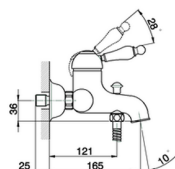

Single lever bath mixer, with shower set ARCANA EMPRESS_EM000120

MODEL **EM000120**

Single lever bath mixer, with shower set, wall mounted adjustable handshower bracket, one spray handshower, 150 cm Brass Flexible Hose

AVAILABLE FINISHINGS

-  **21** 21 Chrome
-  **24** 24 Gold
-  **26** 26 Old Copper
-  **27** 27 Old Bronze
-  **2A** 2A Satin Brushed Nickel
-  **74** 74 Chrome/Gold

CHARACTERISTICS

Cartridge Spare Parts **ZZ92909000**

43 mm Cartridge

Single lever bath mixer, with shower set ARCANA EMPRESS_EM000120

EM000120

<https://en.cisal.it/single-lever-bath-mixer-with-shower-set-arcana-empress-em000120>

2026-06-05