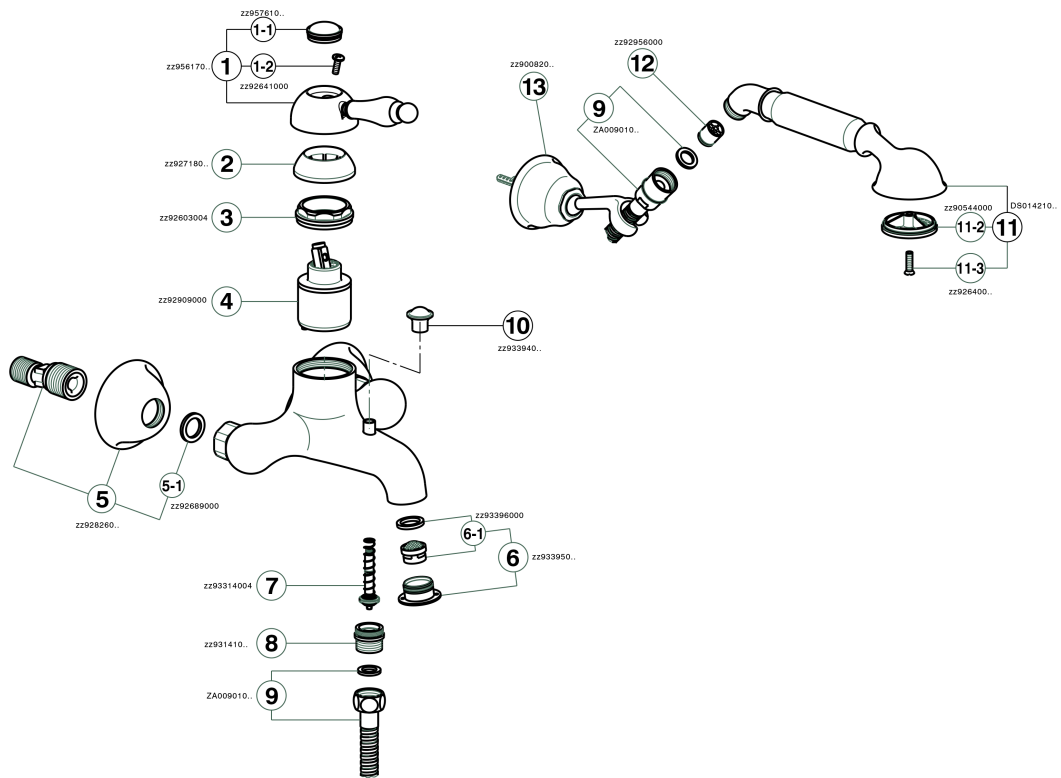

Single lever bath mixer, with shower set ARCANA EMPRESS_EM000120

MODEL **EM000120**

Single lever bath mixer, with shower set, wall mounted adjustable handshower bracket, one spray handshower, 150 cm Brass Flexible Hose

AVAILABLE FINISHINGS

-  **21** 21 Chrome
-  **24** 24 Gold
-  **26** 26 Old Copper
-  **27** 27 Old Bronze
-  **2A** 2A Satin Brushed Nickel
-  **74** 74 Chrome/Gold

CHARACTERISTICS

Cartridge Spare Parts **ZZ92909000**

43 mm Cartridge

Single lever bath mixer, with shower set ARCANA EMPRESS_EM000120

EM000120

<https://en.cisal.it/single-lever-bath-mixer-with-shower-set-arcana-empress-em000120>

2026-06-05