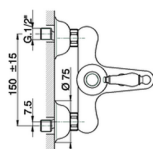

Single lever bath mixer, with shower set ARCANA EMPRESS_EM000120

MODEL **EM000120**

Single lever bath mixer, with shower set, wall mounted adjustable handshower bracket, one spray handshower, 150 cm Brass Flexible Hose

AVAILABLE FINISHINGS

-  **21** 21 Chrome
-  **24** 24 Gold
-  **26** 26 Old Copper
-  **27** 27 Old Bronze
-  **2A** 2A Satin Brushed Nickel
-  **74** 74 Chrome/Gold

CHARACTERISTICS

Cartridge Spare Parts **ZZ92909000**

43 mm Cartridge

Single lever bath mixer, with shower set ARCANA EMPRESS_EM000120

EM000120

<https://en.cisal.it/single-lever-bath-mixer-with-shower-set-arcana-empress-em000120>

2026-06-05