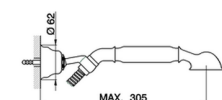

Single lever bath mixer, with shower set ARCANA EMPRESS_EM000120

MODEL **EM000120**

Single lever bath mixer, with shower set, wall mounted adjustable handshower bracket, one spray handshower, 150 cm Brass Flexible Hose

AVAILABLE FINISHINGS

-  **21** 21 Chrome
-  **24** 24 Gold
-  **26** 26 Old Copper
-  **27** 27 Old Bronze
-  **2A** 2A Satin Brushed Nickel
-  **74** 74 Chrome/Gold

CHARACTERISTICS

Cartridge Spare Parts **ZZ92909000**

43 mm Cartridge

Single lever bath mixer, with shower set ARCANA EMPRESS_EM000120

EM000120

<https://en.cisal.it/single-lever-bath-mixer-with-shower-set-arcana-empress-em000120>

2026-06-05