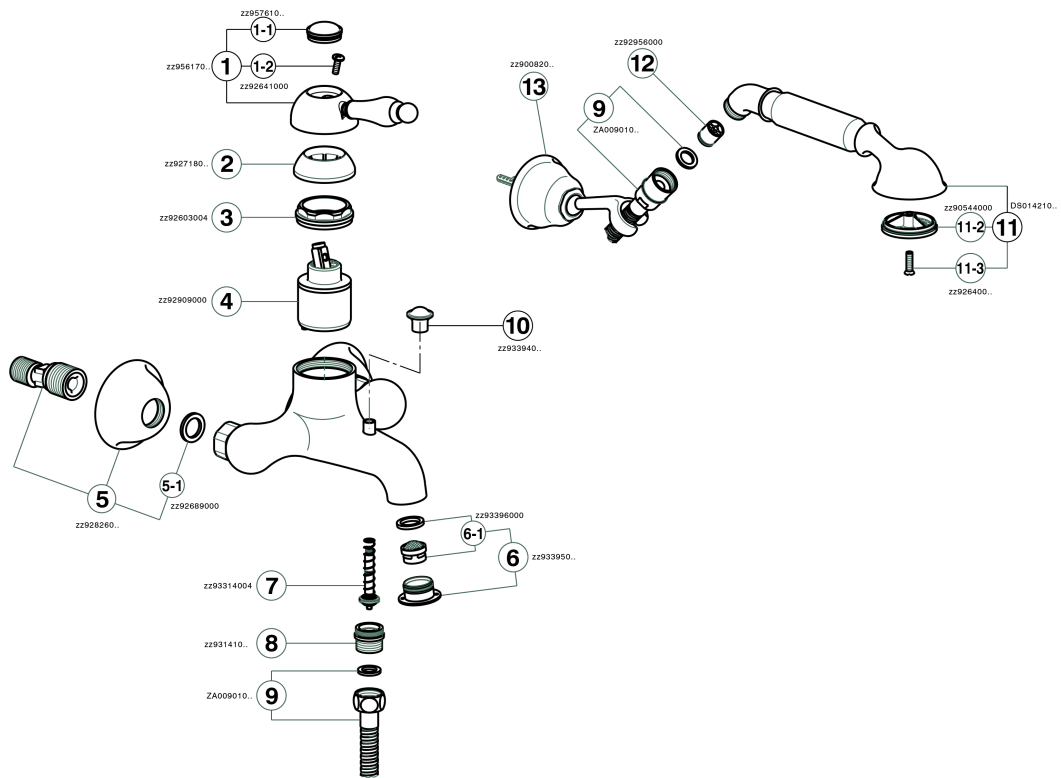

## Single lever bath mixer, with shower set ARCANA EMPRESS\_EM000120

EM000120

<https://en.cisal.it/single-lever-bath-mixer-with-shower-set-arcana-empress-em000120>

2026-06-05