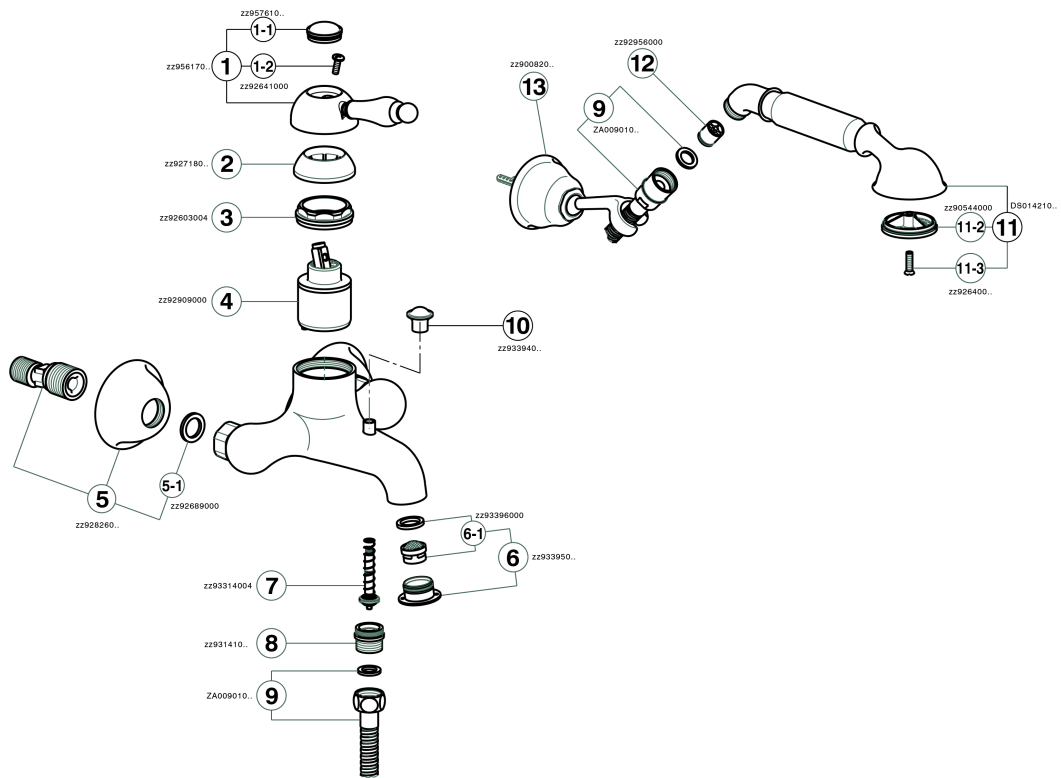

Single lever bath mixer, with shower set ARCANA EMPRESS_EM000120

EM000120

<https://en.cisal.it/single-lever-bath-mixer-with-shower-set-arcana-empress-em000120>

2026-05-15