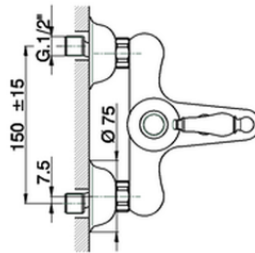

Single lever bath mixer, with shower set ARCANA EMPRESS_EM000120

EM000120

<https://en.cisal.it/single-lever-bath-mixer-with-shower-set-arcana-empress-em000120>

2026-04-04