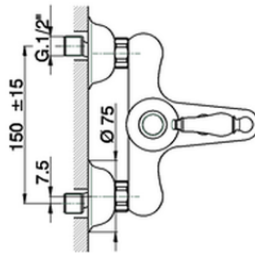

Single lever bath mixer, with shower set ARCANA EMPRESS_EM000120

EM000120

<https://en.cisal.it/single-lever-bath-mixer-with-shower-set-arcana-empress-em000120>

2026-04-24