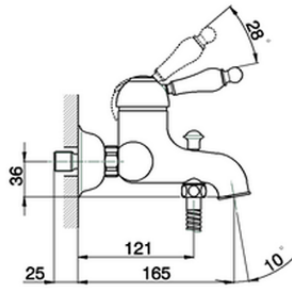

Single lever bath mixer, with shower set ARCANA EMPRESS_EM000120

EM000120

<https://en.cisal.it/single-lever-bath-mixer-with-shower-set-arcana-empress-em000120>

2026-04-24