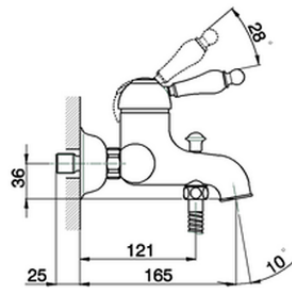

Single lever bath mixer, with shower set ARCANA EMPRESS_EM000120

EM000120

<https://en.cisal.it/single-lever-bath-mixer-with-shower-set-arcana-empress-em000120>

2026-04-04