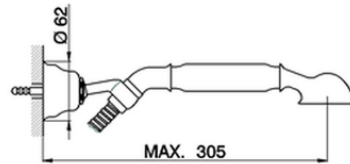

Single lever bath mixer, with shower set ARCANA EMPRESS_EM000120

EM000120

<https://en.cisal.it/single-lever-bath-mixer-with-shower-set-arcana-empress-em000120>

2026-04-04