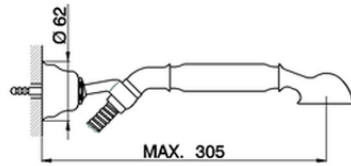

Single lever bath mixer, with shower set ARCANA EMPRESS_EM000120

EM000120

<https://en.cisal.it/single-lever-bath-mixer-with-shower-set-arcana-empress-em000120>

2026-04-24