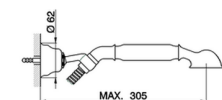

Single lever bath mixer, with shower set ARCAN EMPRESS_EM000120

MODEL **EM000120**

Single lever bath mixer, with shower set, wall mounted adjustable handshower bracket, one spray handshower, 150 cm Brass Flexible Hose

AVAILABLE FINISHINGS

-  **21** 21 Chrome
-  **24** 24 Gold
-  **26** 26 Old Copper
-  **27** 27 Old Bronze
-  **2A** 2A Satin Brushed Nickel
-  **74** 74 Chrome/Gold

CHARACTERISTICS

Cartridge Spare Parts **ZZ92909000**

43 mm Cartridge

Single lever bath mixer, with shower set ARCANA EMPRESS_EM000120

EM000120

<https://en.cisal.it/single-lever-bath-mixer-with-shower-set-arcana-empress-em000120>

2026-06-25