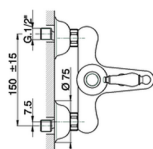

Single lever bath mixer, with shower set ARCAN EMPRESS_EM000120

MODEL **EM000120**

Single lever bath mixer, with shower set, wall mounted adjustable handshower bracket, one spray handshower, 150 cm Brass Flexible Hose

AVAILABLE FINISHINGS

-  **21** 21 Chrome
-  **24** 24 Gold
-  **26** 26 Old Copper
-  **27** 27 Old Bronze
-  **2A** 2A Satin Brushed Nickel
-  **74** 74 Chrome/Gold

CHARACTERISTICS

Cartridge Spare Parts **ZZ92909000**

43 mm Cartridge

Single lever bath mixer, with shower set ARCANA EMPRESS_EM000120

EM000120

<https://en.cisal.it/single-lever-bath-mixer-with-shower-set-arcana-empress-em000120>

2026-04-04