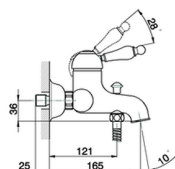

Single lever bath mixer, with shower set ARCAN EMPRESS_EM000120

MODEL **EM000120**

Single lever bath mixer, with shower set, wall mounted adjustable handshower bracket, one spray handshower, 150 cm Brass Flexible Hose

AVAILABLE FINISHINGS

-  **21** 21 Chrome
-  **24** 24 Gold
-  **26** 26 Old Copper
-  **27** 27 Old Bronze
-  **2A** 2A Satin Brushed Nickel
-  **74** 74 Chrome/Gold

CHARACTERISTICS

Cartridge Spare Parts **ZZ92909000**

43 mm Cartridge

Single lever bath mixer, with shower set ARCANA EMPRESS_EM000120

EM000120

<https://en.cisal.it/single-lever-bath-mixer-with-shower-set-arcana-empress-em000120>

2026-04-04