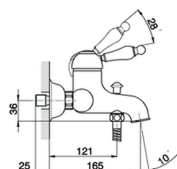

Single lever bath mixer, with shower set ARCAN EMPRESS_EM000120

MODEL **EM000120**

Single lever bath mixer, with shower set, wall mounted adjustable handshower bracket, one spray handshower, 150 cm Brass Flexible Hose

AVAILABLE FINISHINGS

-  **21** 21 Chrome
-  **24** 24 Gold
-  **26** 26 Old Copper
-  **27** 27 Old Bronze
-  **2A** 2A Satin Brushed Nickel
-  **74** 74 Chrome/Gold

CHARACTERISTICS

Cartridge Spare Parts **ZZ92909000**

43 mm Cartridge

Single lever bath mixer, with shower set ARCANA EMPRESS_EM000120

EM000120

<https://en.cisal.it/single-lever-bath-mixer-with-shower-set-arcana-empress-em000120>

2026-06-25