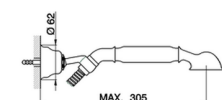

Single lever bath mixer, with shower set ARCAN EMPRESS_EM000120

MODEL **EM000120**

Single lever bath mixer, with shower set, wall mounted adjustable handshower bracket, one spray handshower, 150 cm Brass Flexible Hose

AVAILABLE FINISHINGS

-  **21** 21 Chrome
-  **24** 24 Gold
-  **26** 26 Old Copper
-  **27** 27 Old Bronze
-  **2A** 2A Satin Brushed Nickel
-  **74** 74 Chrome/Gold

CHARACTERISTICS

Cartridge Spare Parts **ZZ92909000**

43 mm Cartridge

Single lever bath mixer, with shower set ARCANA EMPRESS_EM000120

EM000120

<https://en.cisal.it/single-lever-bath-mixer-with-shower-set-arcana-empress-em000120>

2026-04-04