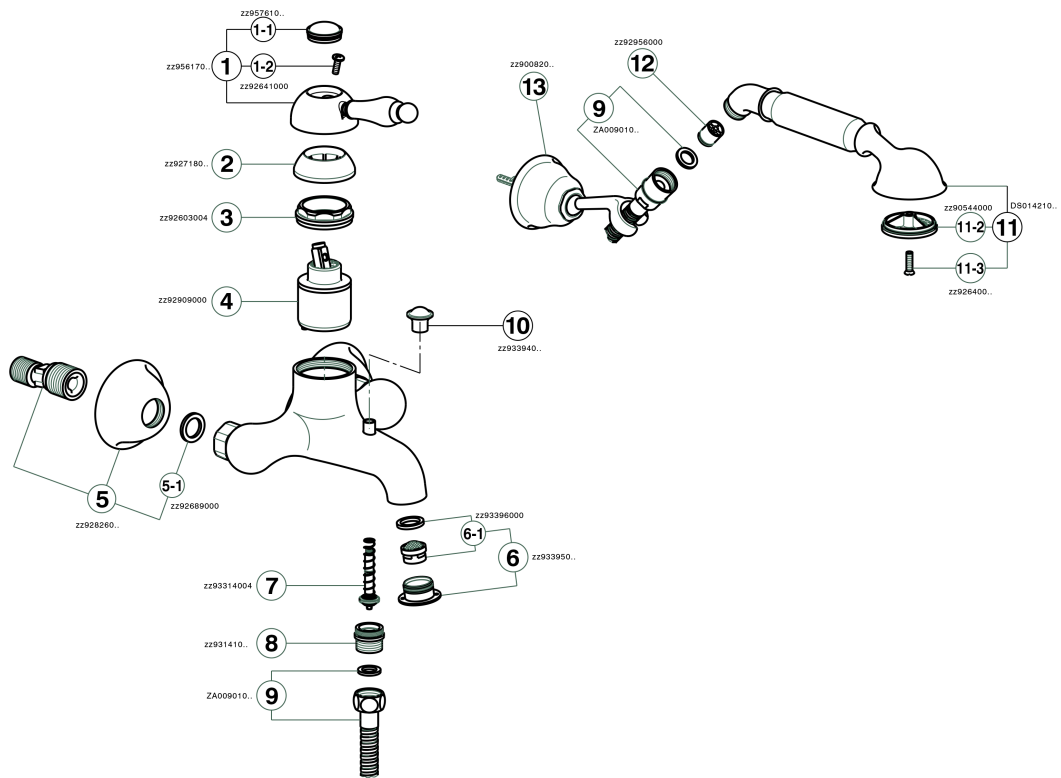

Single lever bath mixer, with shower set ARCAN EMPRESS_EM000120

MODEL **EM000120**

Single lever bath mixer, with shower set, wall mounted adjustable handshower bracket, one spray handshower, 150 cm Brass Flexible Hose

AVAILABLE FINISHINGS

-  **21** 21 Chrome
-  **24** 24 Gold
-  **26** 26 Old Copper
-  **27** 27 Old Bronze
-  **2A** 2A Satin Brushed Nickel
-  **74** 74 Chrome/Gold

CHARACTERISTICS

Cartridge Spare Parts **ZZ92909000**

43 mm Cartridge

Single lever bath mixer, with shower set ARCANA EMPRESS_EM000120

EM000120

<https://en.cisal.it/single-lever-bath-mixer-with-shower-set-arcana-empress-em000120>

2026-06-25