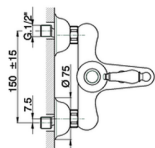

Single lever bath mixer, with shower set ARCAN EMPRESS_EM000120

MODEL **EM000120**

Single lever bath mixer, with shower set, wall mounted adjustable handshower bracket, one spray handshower, 150 cm Brass Flexible Hose

AVAILABLE FINISHINGS

-  **21** 21 Chrome
-  **24** 24 Gold
-  **26** 26 Old Copper
-  **27** 27 Old Bronze
-  **2A** 2A Satin Brushed Nickel
-  **74** 74 Chrome/Gold

CHARACTERISTICS

Cartridge Spare Parts **ZZ92909000**

43 mm Cartridge

Single lever bath mixer, with shower set ARCANA EMPRESS_EM000120

EM000120

<https://en.cisal.it/single-lever-bath-mixer-with-shower-set-arcana-empress-em000120>

2026-06-25