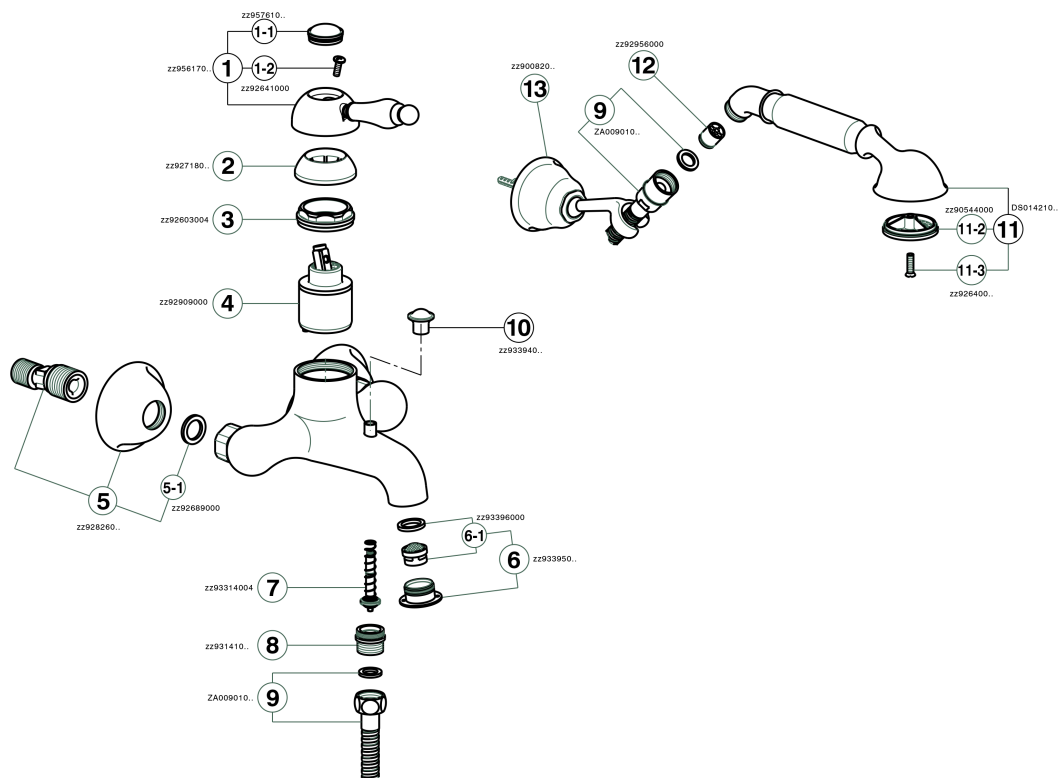

Single lever bath mixer, with shower set ARCAN EMPRESS_EM000120

MODEL **EM000120**

Single lever bath mixer, with shower set, wall mounted adjustable handshower bracket, one spray handshower, 150 cm Brass Flexible Hose

AVAILABLE FINISHINGS

-  **21** 21 Chrome
-  **24** 24 Gold
-  **26** 26 Old Copper
-  **27** 27 Old Bronze
-  **2A** 2A Satin Brushed Nickel
-  **74** 74 Chrome/Gold

CHARACTERISTICS

Cartridge Spare Parts **ZZ92909000**

43 mm Cartridge

Single lever bath mixer, with shower set ARCANA EMPRESS_EM000120

EM000120

<https://en.cisal.it/single-lever-bath-mixer-with-shower-set-arcana-empress-em000120>

2026-04-04