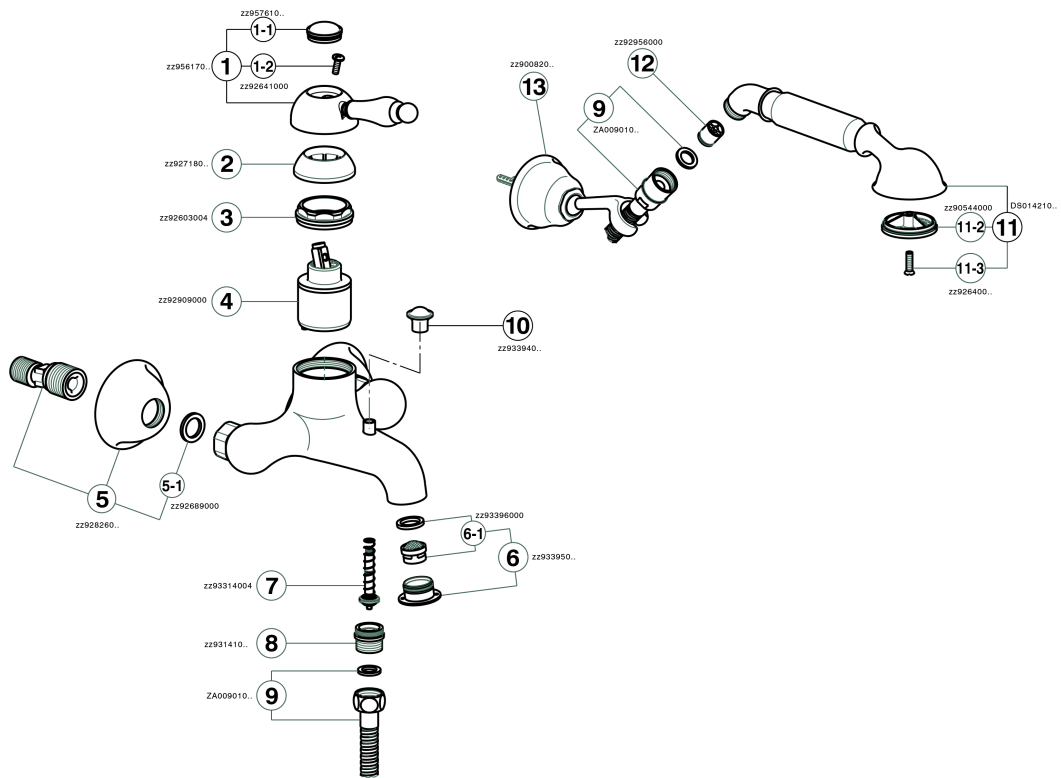

Single lever bath mixer, with shower set ARCANA EMPRESS_EM000120

EM000120

<https://en.cisal.it/single-lever-bath-mixer-with-shower-set-arcana-empress-em000120>

2026-04-04