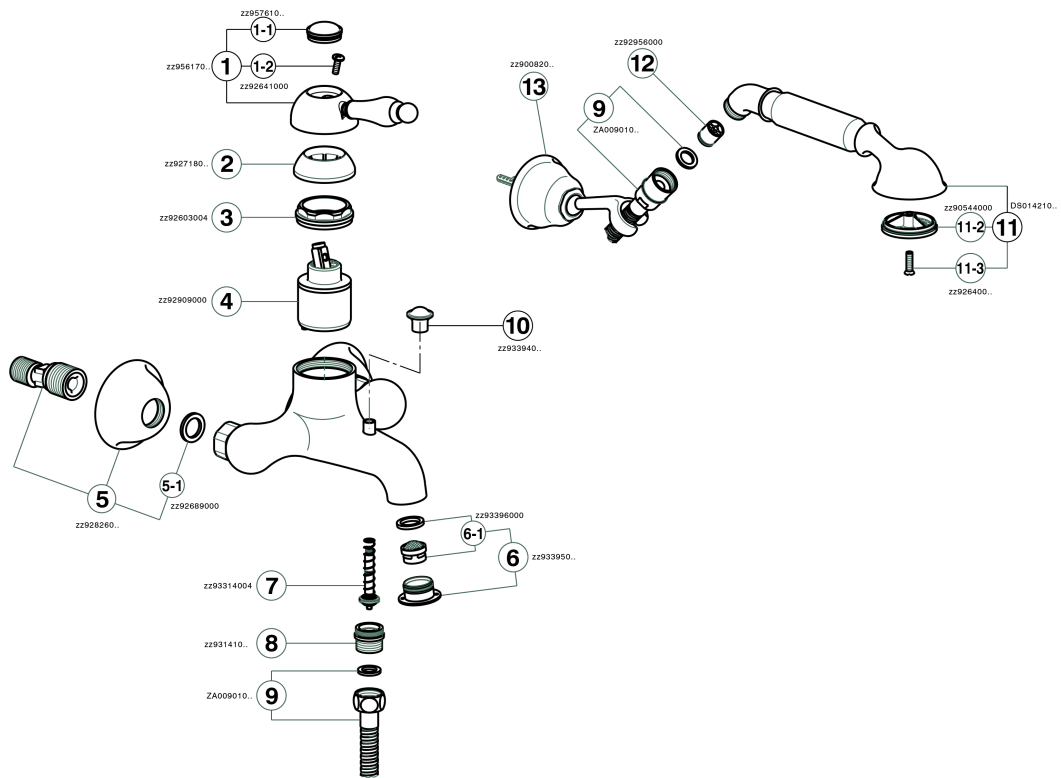

Single lever bath mixer, with shower set ARCANA EMPRESS_EM000120

EM000120

<https://en.cisal.it/single-lever-bath-mixer-with-shower-set-arcana-empress-em000120>

2026-06-25