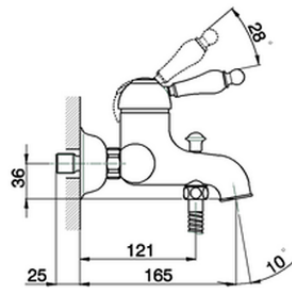

Single lever bath mixer, with shower set ARCANA EMPRESS_EM000120

EM000120

<https://en.cisal.it/single-lever-bath-mixer-with-shower-set-arcana-empress-em000120>

2026-04-26