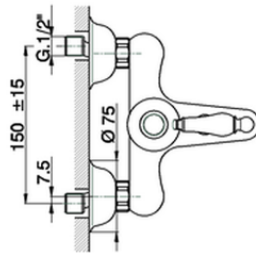

Single lever bath mixer, with shower set ARCANA EMPRESS_EM000120

EM000120

<https://en.cisal.it/single-lever-bath-mixer-with-shower-set-arcana-empress-em000120>

2026-04-26