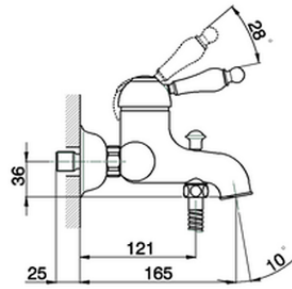

Single lever bath mixer, with shower set ARCANA EMPRESS_EM000120

EM000120

<https://en.cisal.it/single-lever-bath-mixer-with-shower-set-arcana-empress-em000120>

2026-04-04