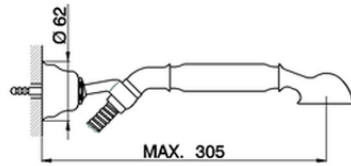

Single lever bath mixer, with shower set ARCANA EMPRESS_EM000120

EM000120

<https://en.cisal.it/single-lever-bath-mixer-with-shower-set-arcana-empress-em000120>

2026-06-25