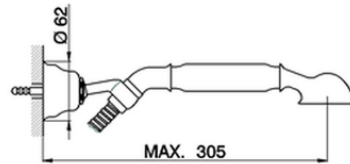

Single lever bath mixer, with shower set ARCANA EMPRESS_EM000120

EM000120

<https://en.cisal.it/single-lever-bath-mixer-with-shower-set-arcana-empress-em000120>

2026-04-26