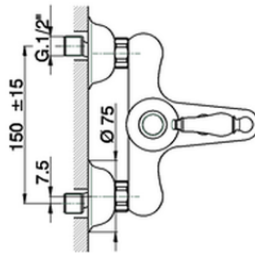

Single lever bath mixer, with shower set ARCANA EMPRESS_EM000120

EM000120

<https://en.cisal.it/single-lever-bath-mixer-with-shower-set-arcana-empress-em000120>

2026-06-25