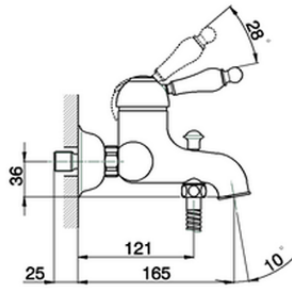

Single lever bath mixer, with shower set ARCANA EMPRESS_EM000120

EM000120

<https://en.cisal.it/single-lever-bath-mixer-with-shower-set-arcana-empress-em000120>

2026-06-25