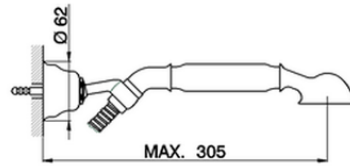

Single lever bath mixer, with shower set ARCANA EMPRESS_EM000120

EM000120

<https://en.cisal.it/single-lever-bath-mixer-with-shower-set-arcana-empress-em000120>

2026-04-04