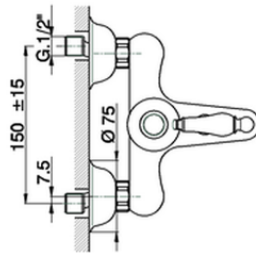

Single lever bath mixer, with shower set ARCANA EMPRESS_EM000120

EM000120

<https://en.cisal.it/single-lever-bath-mixer-with-shower-set-arcana-empress-em000120>

2026-04-04