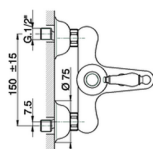

## Single lever bath mixer, with shower set ARCANA EMPRESS\_EM000120

MODEL **EM000120**

Single lever bath mixer, with shower set, wall mounted adjustable handshower bracket, one spray handshower, 150 cm Brass Flexible Hose

### CHARACTERISTICS

Cartridge Spare Parts **ZZ92909000**

**43 mm Cartridge**