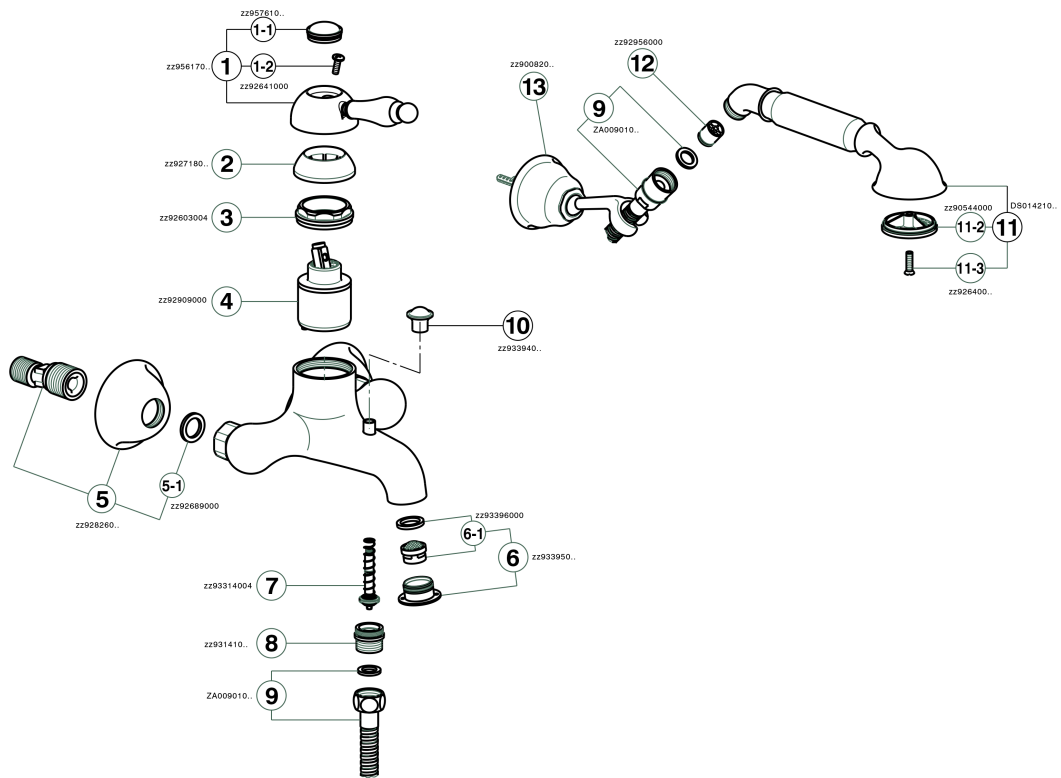

## Single lever bath mixer, with shower set ARCANA EMPRESS\_EM000120

MODEL **EM000120**

Single lever bath mixer, with shower set, wall mounted adjustable handshower bracket, one spray handshower, 150 cm Brass Flexible Hose

### AVAILABLE FINISHINGS

-  **21** 21 Chrome
-  **24** 24 Gold
-  **26** 26 Old Copper
-  **27** 27 Old Bronze
-  **2A** 2A Satin Brushed Nickel
-  **74** 74 Chrome/Gold

### CHARACTERISTICS

Cartridge Spare Parts **ZZ92909000**

**43 mm Cartridge**

## Single lever bath mixer, with shower set ARCANA EMPRESS\_EM000120

EM000120

<https://en.cisal.it/single-lever-bath-mixer-with-shower-set-arcana-empress-em000120>

2026-05-15