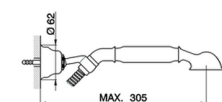

## Single lever bath mixer, with shower set ARCANA EMPRESS\_EM000120

MODEL **EM000120**

Single lever bath mixer, with shower set, wall mounted adjustable handshower bracket, one spray handshower, 150 cm Brass Flexible Hose

### CHARACTERISTICS

Cartridge Spare Parts **ZZ92909000**

**43 mm Cartridge**