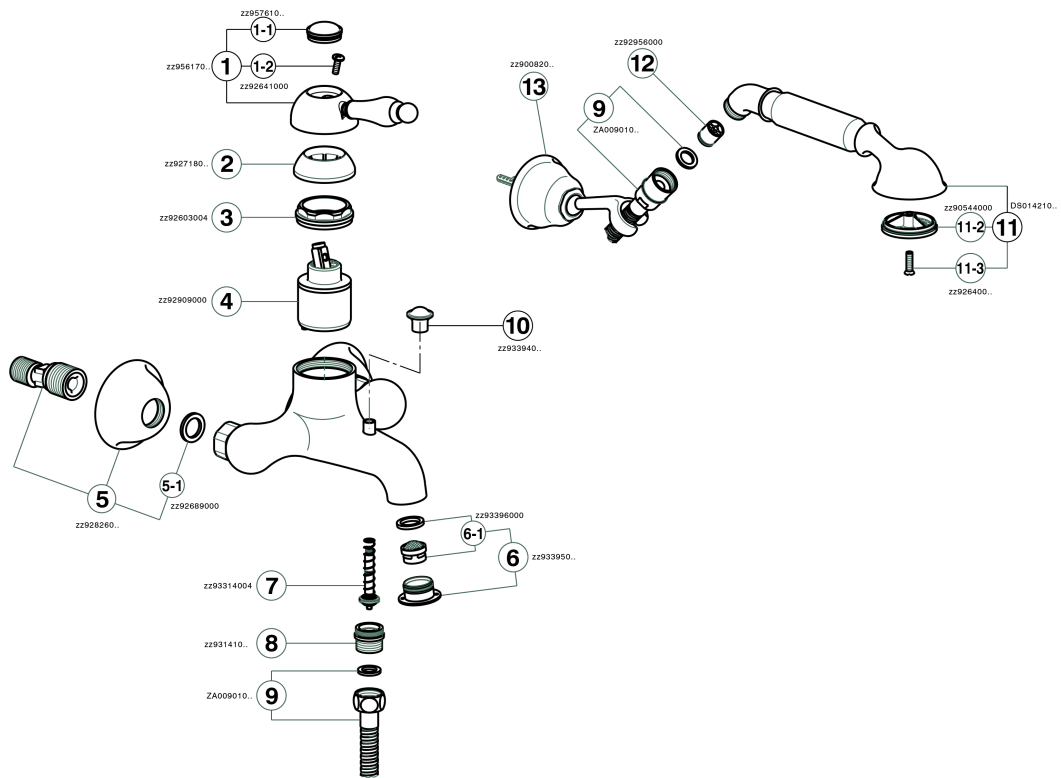

Single lever bath mixer, with shower set ARCANA EMPRESS_EM000120

EM000120

<https://en.cisal.it/single-lever-bath-mixer-with-shower-set-arcana-empress-em000120>

2026-06-05