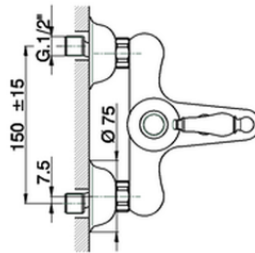

Single lever bath mixer, with shower set ARCANA EMPRESS_EM000120

EM000120

<https://en.cisal.it/single-lever-bath-mixer-with-shower-set-arcana-empress-em000120>

2026-06-05