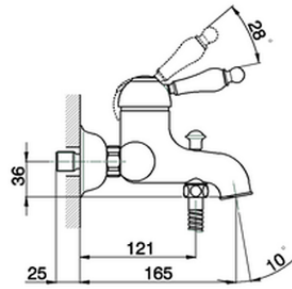

Single lever bath mixer, with shower set ARCANA EMPRESS_EM000120

EM000120

<https://en.cisal.it/single-lever-bath-mixer-with-shower-set-arcana-empress-em000120>

2026-06-05