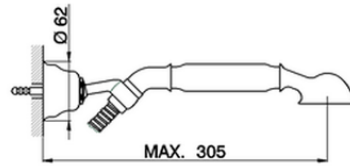

Single lever bath mixer, with shower set ARCANA EMPRESS_EM000120

EM000120

<https://en.cisal.it/single-lever-bath-mixer-with-shower-set-arcana-empress-em000120>

2026-06-05