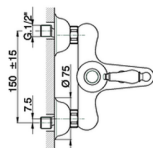

Single lever bath mixer, with shower set ARCAN EMPRESS_EM000120

MODEL **EM000120**

Single lever bath mixer, with shower set, wall mounted adjustable handshower bracket, one spray handshower, 150 cm Brass Flexible Hose

AVAILABLE FINISHINGS

-  **21** 21 Chrome
-  **24** 24 Gold
-  **26** 26 Old Copper
-  **27** 27 Old Bronze
-  **2A** 2A Satin Brushed Nickel
-  **74** 74 Chrome/Gold

CHARACTERISTICS

Cartridge Spare Parts **ZZ92909000**

43 mm Cartridge

Single lever bath mixer, with shower set ARCANA EMPRESS_EM000120

EM000120

<https://en.cisal.it/single-lever-bath-mixer-with-shower-set-arcana-empress-em000120>

2026-04-24