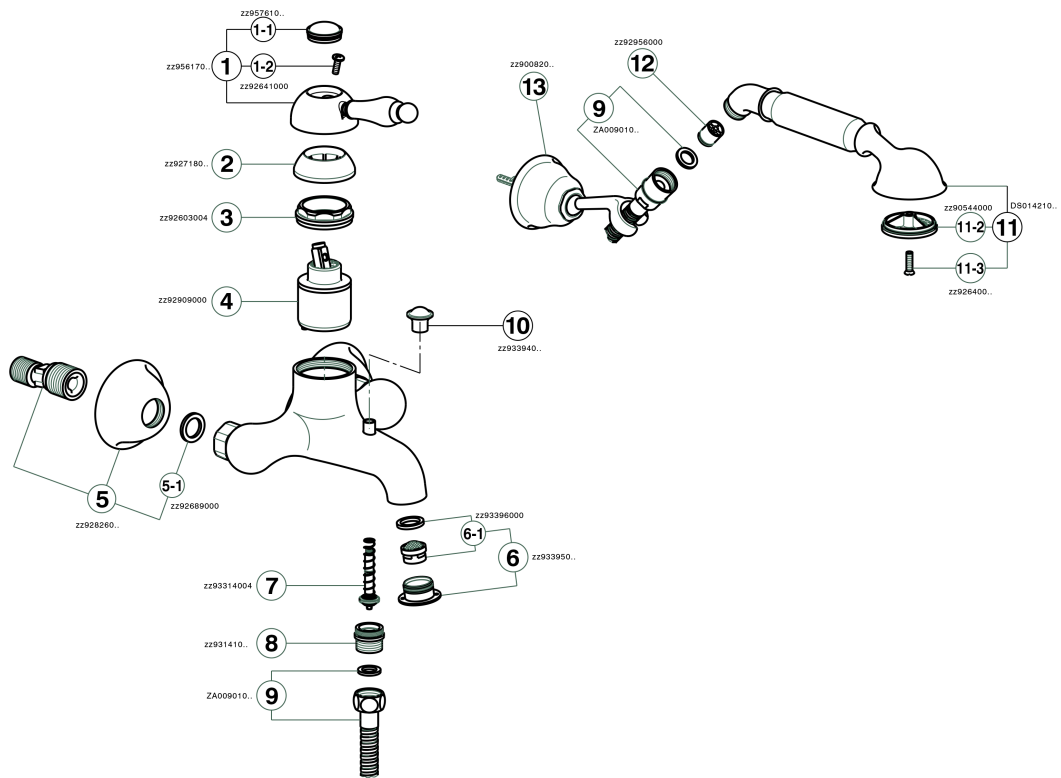

## Single lever bath mixer, with shower set ARCANA EMPRESS\_EM000120

MODEL **EM000120**

Single lever bath mixer, with shower set, wall mounted adjustable handshower bracket, one spray handshower, 150 cm Brass Flexible Hose

### AVAILABLE FINISHINGS

-  **21** 21 Chrome
-  **24** 24 Gold
-  **26** 26 Old Copper
-  **27** 27 Old Bronze
-  **2A** 2A Satin Brushed Nickel
-  **74** 74 Chrome/Gold

### CHARACTERISTICS

Cartridge Spare Parts **ZZ92909000**

**43 mm Cartridge**

## Single lever bath mixer, with shower set ARCANA EMPRESS\_EM000120

EM000120

<https://en.cisal.it/single-lever-bath-mixer-with-shower-set-arcana-empress-em000120>

2026-06-04