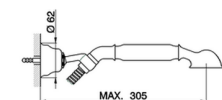

Single lever bath mixer, with shower set ARCAN EMPRESS_EM000120

MODEL **EM000120**

Single lever bath mixer, with shower set, wall mounted adjustable handshower bracket, one spray handshower, 150 cm Brass Flexible Hose

AVAILABLE FINISHINGS

-  **21** 21 Chrome
-  **24** 24 Gold
-  **26** 26 Old Copper
-  **27** 27 Old Bronze
-  **2A** 2A Satin Brushed Nickel
-  **74** 74 Chrome/Gold

CHARACTERISTICS

Cartridge Spare Parts **ZZ92909000**

43 mm Cartridge

Single lever bath mixer, with shower set ARCANA EMPRESS_EM000120

EM000120

<https://en.cisal.it/single-lever-bath-mixer-with-shower-set-arcana-empress-em000120>

2026-04-24