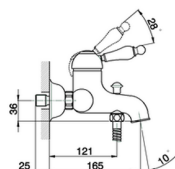

Single lever bath mixer, with shower set ARCAN EMPRESS_EM000120

MODEL **EM000120**

Single lever bath mixer, with shower set, wall mounted adjustable handshower bracket, one spray handshower, 150 cm Brass Flexible Hose

AVAILABLE FINISHINGS

-  **21** 21 Chrome
-  **24** 24 Gold
-  **26** 26 Old Copper
-  **27** 27 Old Bronze
-  **2A** 2A Satin Brushed Nickel
-  **74** 74 Chrome/Gold

CHARACTERISTICS

Cartridge Spare Parts **ZZ92909000**

43 mm Cartridge

Single lever bath mixer, with shower set ARCANA EMPRESS_EM000120

EM000120

<https://en.cisal.it/single-lever-bath-mixer-with-shower-set-arcana-empress-em000120>

2026-04-24