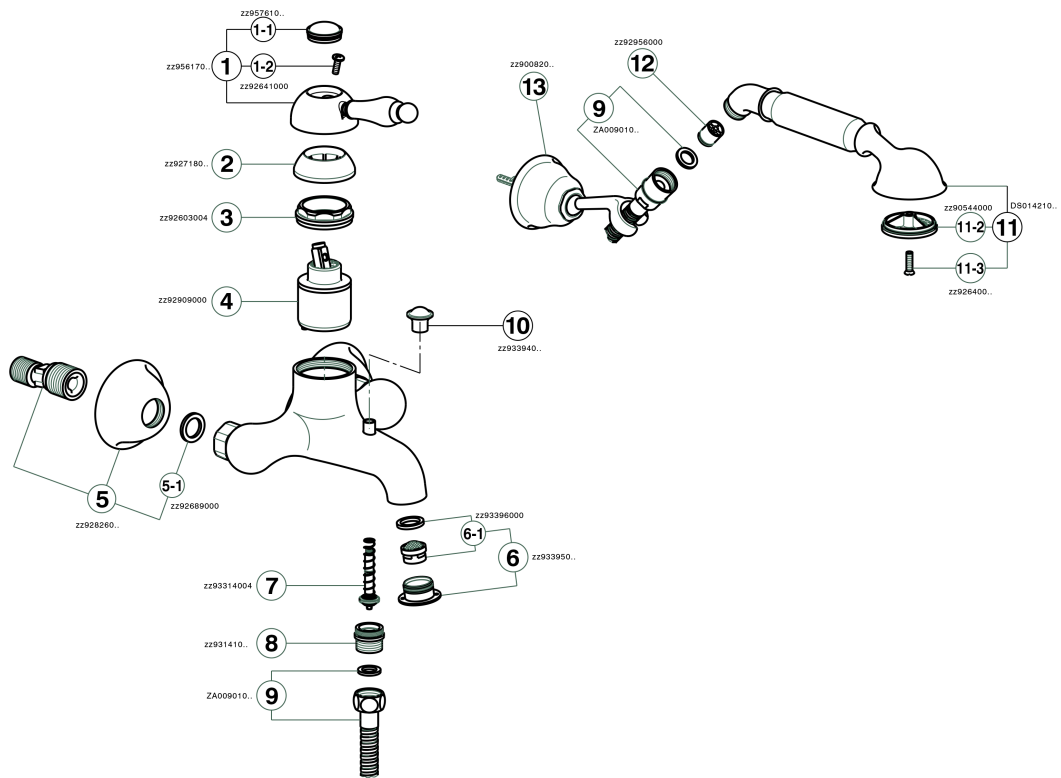

Single lever bath mixer, with shower set ARCAN EMPRESS_EM000120

MODEL **EM000120**

Single lever bath mixer, with shower set, wall mounted adjustable handshower bracket, one spray handshower, 150 cm Brass Flexible Hose

AVAILABLE FINISHINGS

-  **21** 21 Chrome
-  **24** 24 Gold
-  **26** 26 Old Copper
-  **27** 27 Old Bronze
-  **2A** 2A Satin Brushed Nickel
-  **74** 74 Chrome/Gold

CHARACTERISTICS

Cartridge Spare Parts **ZZ92909000**

43 mm Cartridge

Single lever bath mixer, with shower set ARCANA EMPRESS_EM000120

EM000120

<https://en.cisal.it/single-lever-bath-mixer-with-shower-set-arcana-empress-em000120>

2026-04-24