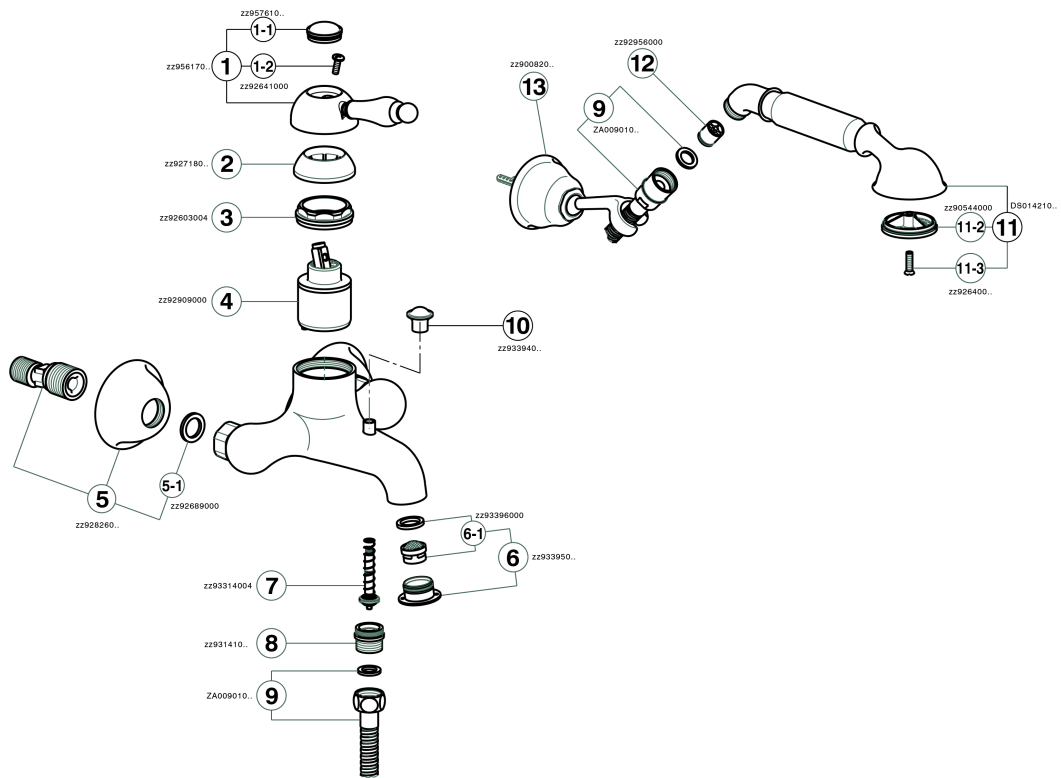

Single lever bath mixer, with shower set ARCANA EMPRESS_EM000120

EM000120

<https://en.cisal.it/single-lever-bath-mixer-with-shower-set-arcana-empress-em000120>

2026-06-04