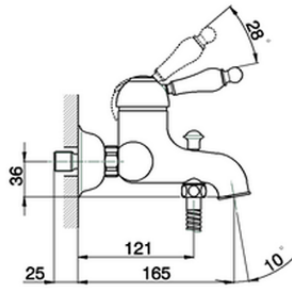

Single lever bath mixer, with shower set ARCANA EMPRESS_EM000120

EM000120

<https://en.cisal.it/single-lever-bath-mixer-with-shower-set-arcana-empress-em000120>

2026-05-15