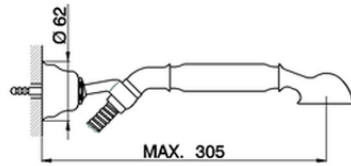

Single lever bath mixer, with shower set ARCANA EMPRESS_EM000120

EM000120

<https://en.cisal.it/single-lever-bath-mixer-with-shower-set-arcana-empress-em000120>

2026-05-15