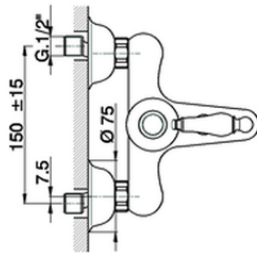

Single lever bath mixer, with shower set ARCANA EMPRESS_EM000120

EM000120

<https://en.cisal.it/single-lever-bath-mixer-with-shower-set-arcana-empress-em000120>

2026-05-15