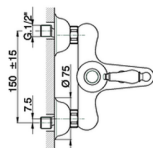

Single lever bath mixer, with shower set ARCAN EMPRESS_EM000120

MODEL **EM000120**

Single lever bath mixer, with shower set, wall mounted adjustable handshower bracket, one spray handshower, 150 cm Brass Flexible Hose

AVAILABLE FINISHINGS

- 
21 21 Chrome
- 
24 24 Gold
- 
26 26 Old Copper
- 
27 27 Old Bronze
- 
2A 2A Satin Brushed Nickel
- 
74 74 Chrome/Gold

CHARACTERISTICS

Cartridge Spare Parts **ZZ92909000**

43 mm Cartridge