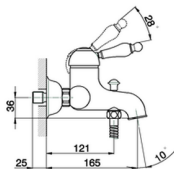

Single lever bath mixer, with shower set ARCANA EMPRESS_EM000120

MODEL **EM000120**

Single lever bath mixer, with shower set, wall mounted adjustable handshower bracket, one spray handshower, 150 cm Brass Flexible Hose

AVAILABLE FINISHINGS

- 
21 21 Chrome
- 
24 24 Gold
- 
26 26 Old Copper
- 
27 27 Old Bronze
- 
2A 2A Satin Brushed Nickel
- 
74 74 Chrome/Gold

CHARACTERISTICS

Cartridge Spare Parts **ZZ92909000**

43 mm Cartridge