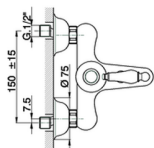

Single lever bath mixer, with shower set ARCANA EMPRESS_EM000120

MODEL **EM000120**

Single lever bath mixer, with shower set, wall mounted adjustable handshower bracket, one spray handshower, 150 cm Brass Flexible Hose

AVAILABLE FINISHINGS

- 
21 21 Chrome
- 
24 24 Gold
- 
26 26 Old Copper
- 
27 27 Old Bronze
- 
2A 2A Satin Brushed Nickel
- 
74 74 Chrome/Gold

CHARACTERISTICS

Cartridge Spare Parts **ZZ92909000**

43 mm Cartridge