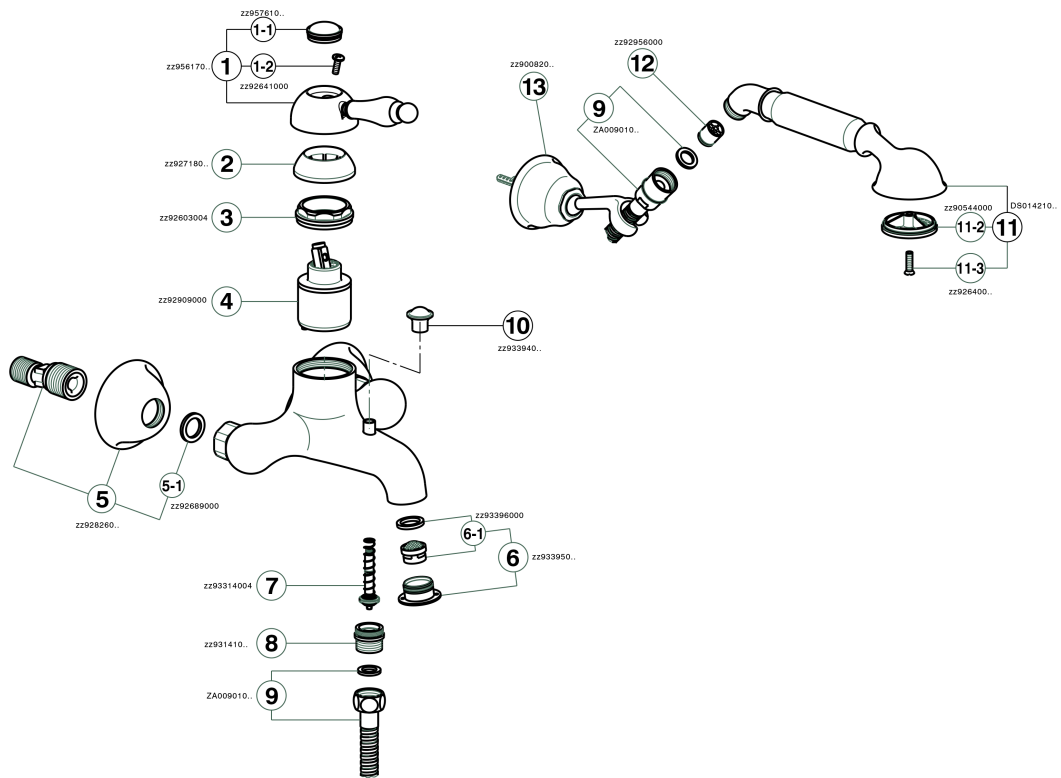

Single lever bath mixer, with shower set ARCAN EMPRESS_EM000120

MODEL **EM000120**

Single lever bath mixer, with shower set, wall mounted adjustable handshower bracket, one spray handshower, 150 cm Brass Flexible Hose

AVAILABLE FINISHINGS

- 
21 21 Chrome
- 
24 24 Gold
- 
26 26 Old Copper
- 
27 27 Old Bronze
- 
2A 2A Satin Brushed Nickel
- 
74 74 Chrome/Gold

CHARACTERISTICS

Cartridge Spare Parts **ZZ92909000**

43 mm Cartridge

Single lever bath mixer, with shower set ARCANA EMPRESS_EM000120

EM000120

<https://en.cisal.it/single-lever-bath-mixer-with-shower-set-arcana-empress-em000120>

2026-06-04