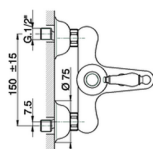

Single lever bath mixer, with shower set ARCANA EMPRESS_EM000120

MODEL **EM000120**

Single lever bath mixer, with shower set, wall mounted adjustable handshower bracket, one spray handshower, 150 cm Brass Flexible Hose

AVAILABLE FINISHINGS

-  **21** 21 Chrome
-  **24** 24 Gold
-  **26** 26 Old Copper
-  **27** 27 Old Bronze
-  **2A** 2A Satin Brushed Nickel
-  **74** 74 Chrome/Gold

CHARACTERISTICS

Cartridge Spare Parts **ZZ92909000**

43 mm Cartridge

Single lever bath mixer, with shower set ARCANA EMPRESS_EM000120

EM000120

<https://en.cisal.it/single-lever-bath-mixer-with-shower-set-arcana-empress-em000120>

2026-06-24