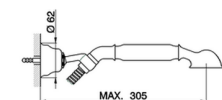

Single lever bath mixer, with shower set ARCAN EMPRESS_EM000120

MODEL **EM000120**

Single lever bath mixer, with shower set, wall mounted adjustable handshower bracket, one spray handshower, 150 cm Brass Flexible Hose

AVAILABLE FINISHINGS

- 
21 21 Chrome
- 
24 24 Gold
- 
26 26 Old Copper
- 
27 27 Old Bronze
- 
2A 2A Satin Brushed Nickel
- 
74 74 Chrome/Gold

CHARACTERISTICS

Cartridge Spare Parts **ZZ92909000**

43 mm Cartridge