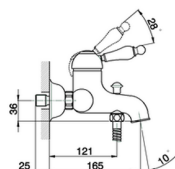

Single lever bath mixer, with shower set ARCANA EMPRESS_EM000120

MODEL **EM000120**

Single lever bath mixer, with shower set, wall mounted adjustable handshower bracket, one spray handshower, 150 cm Brass Flexible Hose

AVAILABLE FINISHINGS

-  **21** 21 Chrome
-  **24** 24 Gold
-  **26** 26 Old Copper
-  **27** 27 Old Bronze
-  **2A** 2A Satin Brushed Nickel
-  **74** 74 Chrome/Gold

CHARACTERISTICS

Cartridge Spare Parts **ZZ92909000**

43 mm Cartridge

Single lever bath mixer, with shower set ARCANA EMPRESS_EM000120

EM000120

<https://en.cisal.it/single-lever-bath-mixer-with-shower-set-arcana-empress-em000120>

2026-06-24