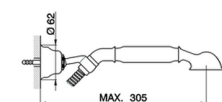

Single lever bath mixer, with shower set ARCANA EMPRESS_EM000120

MODEL **EM000120**

Single lever bath mixer, with shower set, wall mounted adjustable handshower bracket, one spray handshower, 150 cm Brass Flexible Hose

AVAILABLE FINISHINGS

-  **21** 21 Chrome
-  **24** 24 Gold
-  **26** 26 Old Copper
-  **27** 27 Old Bronze
-  **2A** 2A Satin Brushed Nickel
-  **74** 74 Chrome/Gold

CHARACTERISTICS

Cartridge Spare Parts **ZZ92909000**

43 mm Cartridge

Single lever bath mixer, with shower set ARCANA EMPRESS_EM000120

EM000120

<https://en.cisal.it/single-lever-bath-mixer-with-shower-set-arcana-empress-em000120>

2026-06-24