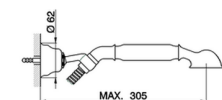

Single lever bath mixer, with shower set ARCANA EMPRESS_EM000120

MODEL **EM000120**

Single lever bath mixer, with shower set, wall mounted adjustable handshower bracket, one spray handshower, 150 cm Brass Flexible Hose

AVAILABLE FINISHINGS

- 
21 21 Chrome
- 
24 24 Gold
- 
26 26 Old Copper
- 
27 27 Old Bronze
- 
2A 2A Satin Brushed Nickel
- 
74 74 Chrome/Gold

CHARACTERISTICS

Cartridge Spare Parts **ZZ92909000**

43 mm Cartridge