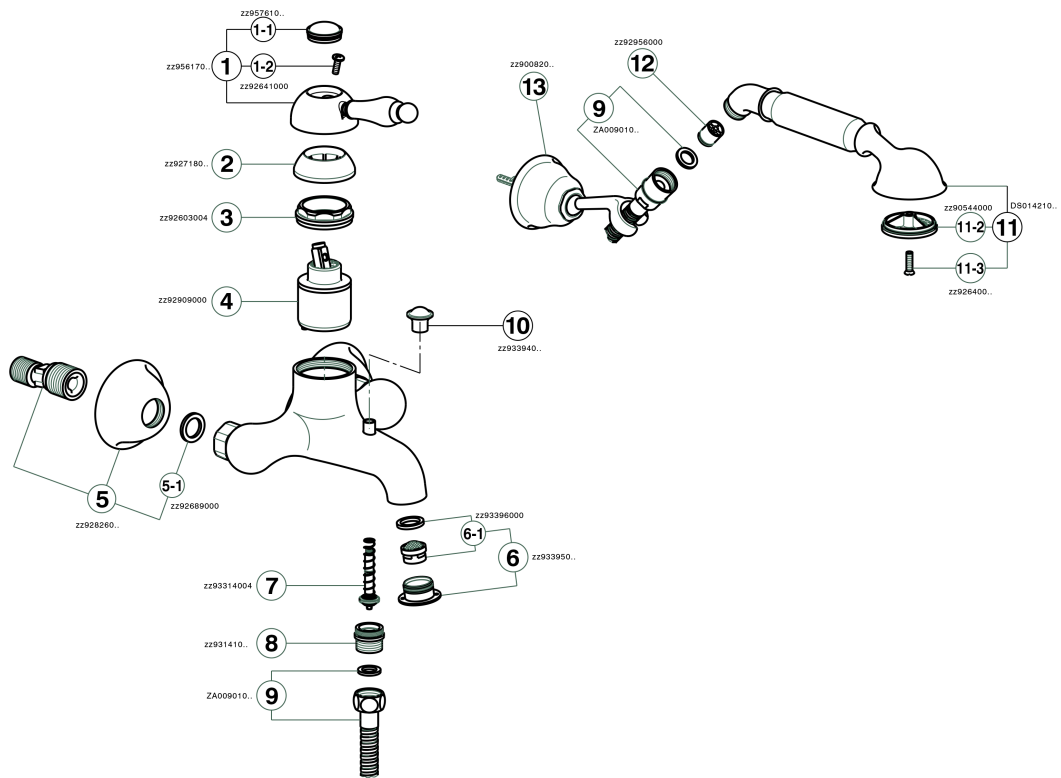

Single lever bath mixer, with shower set ARCANA EMPRESS_EM000120

MODEL **EM000120**

Single lever bath mixer, with shower set, wall mounted adjustable handshower bracket, one spray handshower, 150 cm Brass Flexible Hose

AVAILABLE FINISHINGS

-  **21** 21 Chrome
-  **24** 24 Gold
-  **26** 26 Old Copper
-  **27** 27 Old Bronze
-  **2A** 2A Satin Brushed Nickel
-  **74** 74 Chrome/Gold

CHARACTERISTICS

Cartridge Spare Parts **ZZ92909000**

43 mm Cartridge

Single lever bath mixer, with shower set ARCANA EMPRESS_EM000120

EM000120

<https://en.cisal.it/single-lever-bath-mixer-with-shower-set-arcana-empress-em000120>

2026-06-24