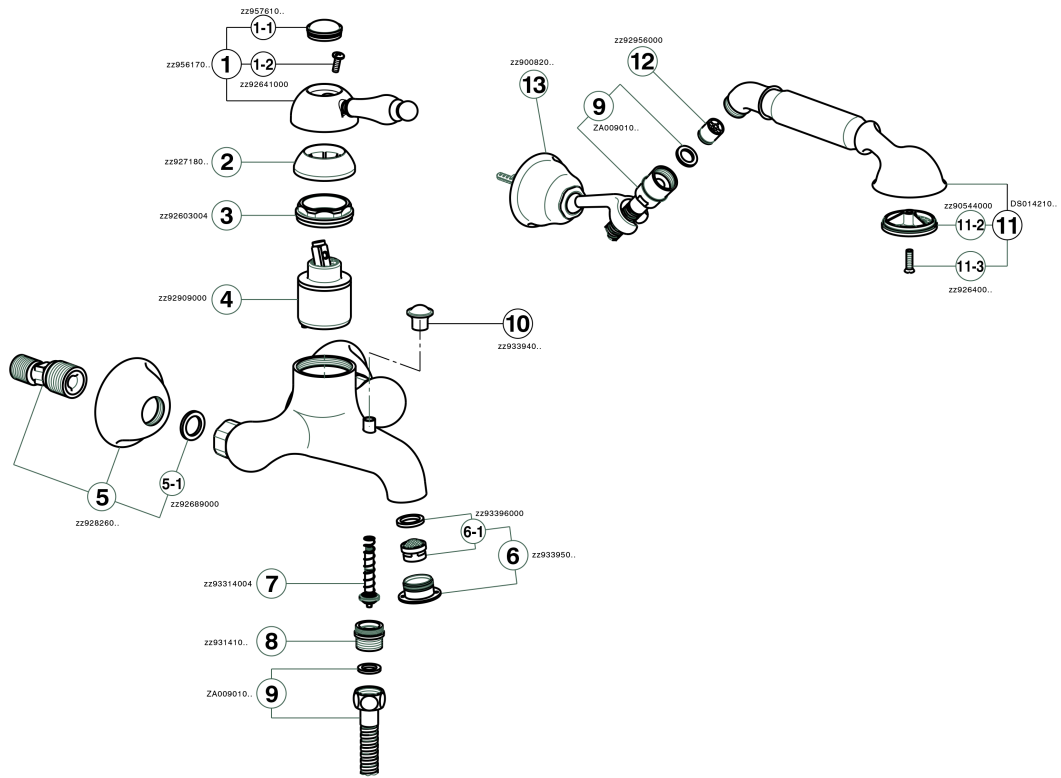

Single lever bath mixer, with shower set ARCANA EMPRESS_EM000120

MODEL **EM000120**

Single lever bath mixer, with shower set, wall mounted adjustable handshower bracket, one spray handshower, 150 cm Brass Flexible Hose

AVAILABLE FINISHINGS

- 
21 21 Chrome
- 
24 24 Gold
- 
26 26 Old Copper
- 
27 27 Old Bronze
- 
2A 2A Satin Brushed Nickel
- 
74 74 Chrome/Gold

CHARACTERISTICS

Cartridge Spare Parts **ZZ92909000**

43 mm Cartridge

Single lever bath mixer, with shower set ARCANA EMPRESS_EM000120

EM000120

<https://en.cisal.it/single-lever-bath-mixer-with-shower-set-arcana-empress-em000120>

2026-06-25