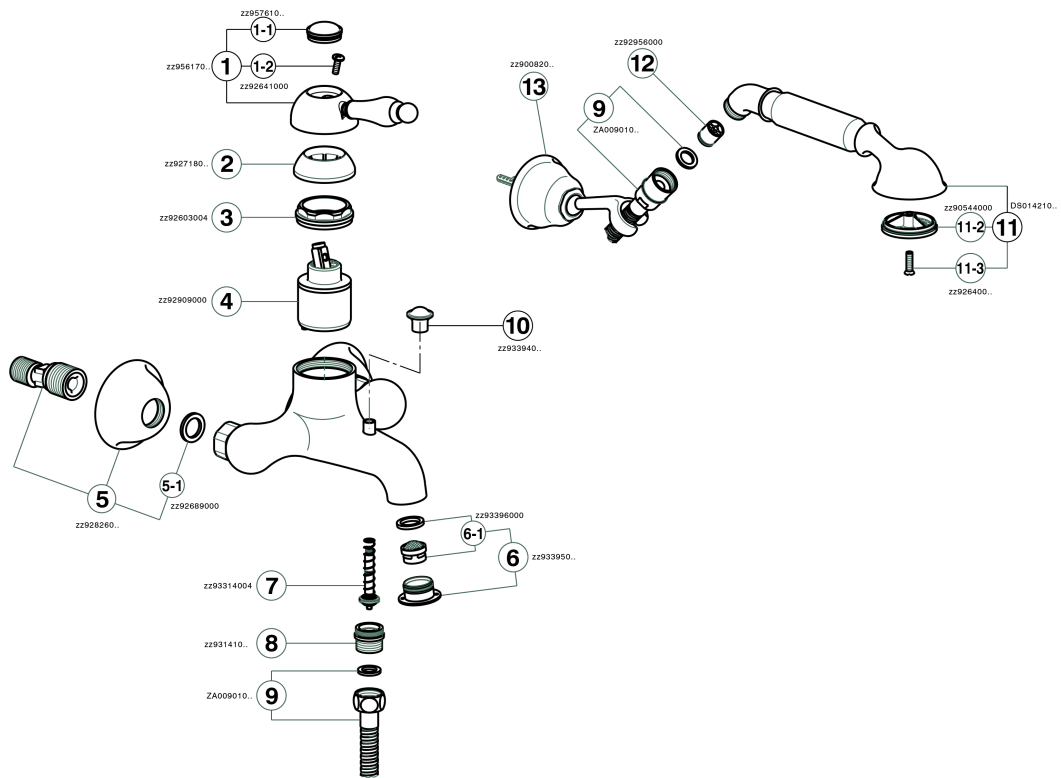

Single lever bath mixer, with shower set ARCANA EMPRESS_EM000120

EM000120

<https://en.cisal.it/single-lever-bath-mixer-with-shower-set-arcana-empress-em000120>

2026-06-24