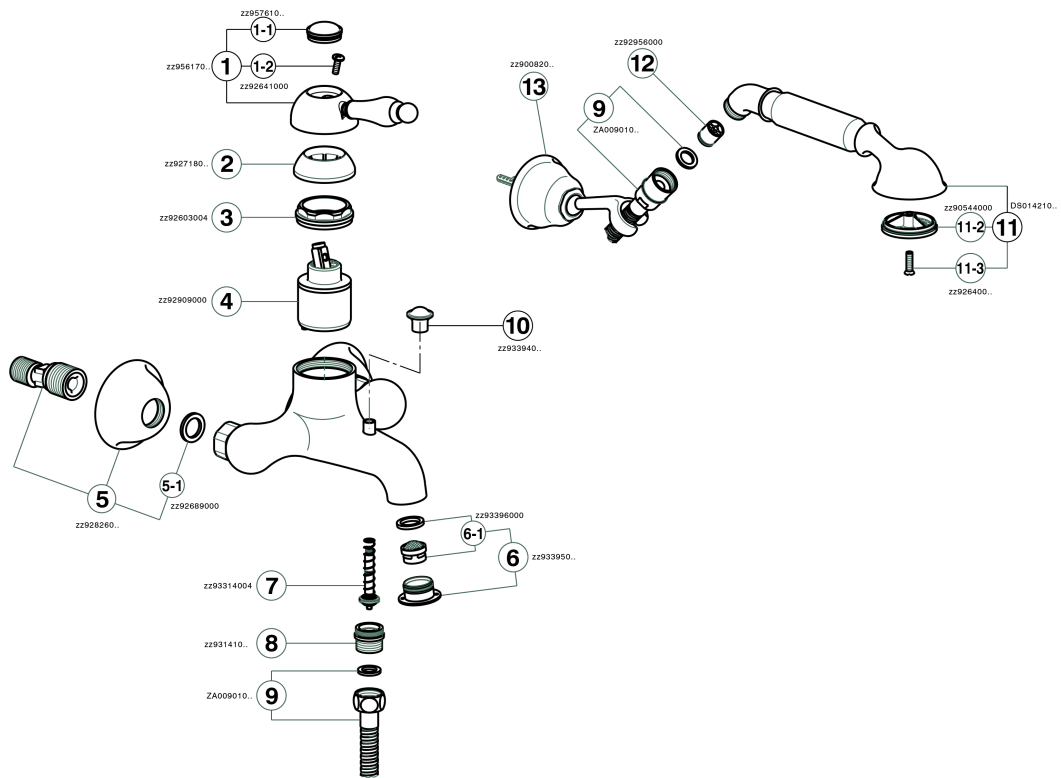

## Single lever bath mixer, with shower set ARCANA EMPRESS\_EM000120

EM000120

<https://en.cisal.it/single-lever-bath-mixer-with-shower-set-arcana-empress-em000120>

2026-05-15