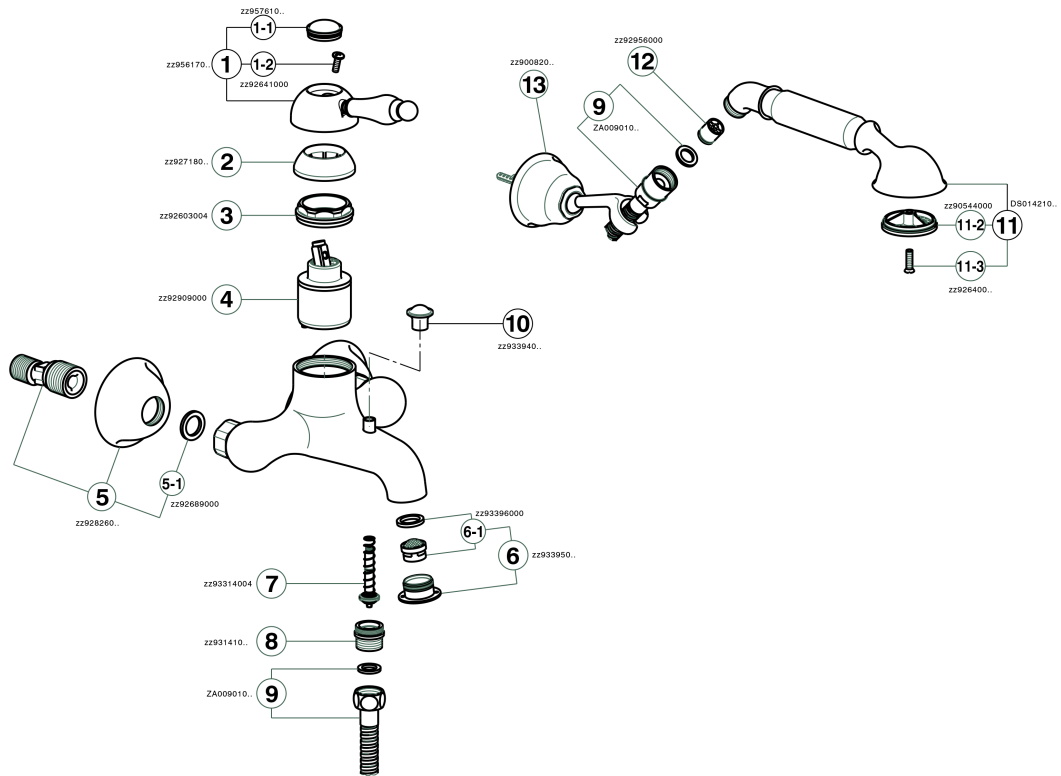

Single lever bath mixer, with shower set ARCANA EMPRESS_EM000120

EM000120

<https://en.cisal.it/single-lever-bath-mixer-with-shower-set-arcana-empress-em000120>

2026-04-24