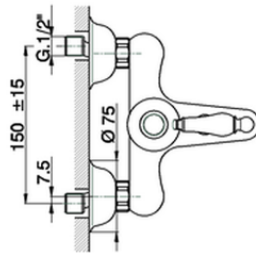

Single lever bath mixer, with shower set ARCANA EMPRESS_EM000120

EM000120

<https://en.cisal.it/single-lever-bath-mixer-with-shower-set-arcana-empress-em000120>

2026-06-24