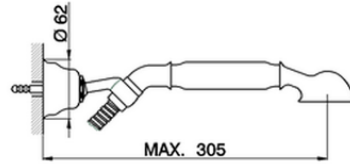

Single lever bath mixer, with shower set ARCANA EMPRESS_EM000120

EM000120

<https://en.cisal.it/single-lever-bath-mixer-with-shower-set-arcana-empress-em000120>

2026-06-04