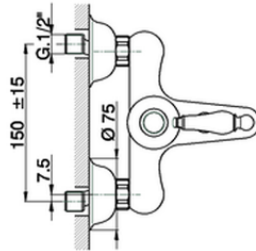

Single lever bath mixer, with shower set ARCANA EMPRESS_EM000120

EM000120

<https://en.cisal.it/single-lever-bath-mixer-with-shower-set-arcana-empress-em000120>

2026-06-04