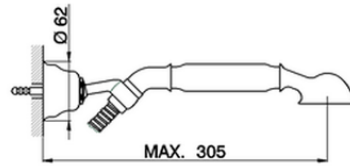

## Single lever bath mixer, with shower set ARCANA EMPRESS\_EM000120

EM000120

<https://en.cisal.it/single-lever-bath-mixer-with-shower-set-arcana-empress-em000120>

2026-04-24