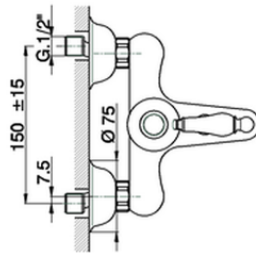

## Single lever bath mixer, with shower set ARCANA EMPRESS\_EM000120

EM000120

<https://en.cisal.it/single-lever-bath-mixer-with-shower-set-arcana-empress-em000120>

2026-04-24