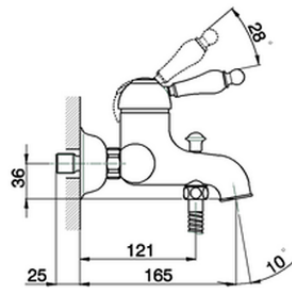

Single lever bath mixer, with shower set ARCANA EMPRESS_EM000120

EM000120

<https://en.cisal.it/single-lever-bath-mixer-with-shower-set-arcana-empress-em000120>

2026-06-24