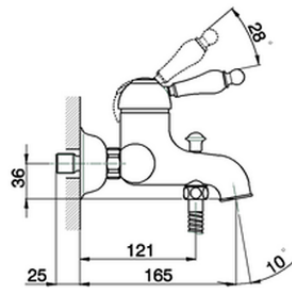

## Single lever bath mixer, with shower set ARCANA EMPRESS\_EM000120

EM000120

<https://en.cisal.it/single-lever-bath-mixer-with-shower-set-arcana-empress-em000120>

2026-04-24