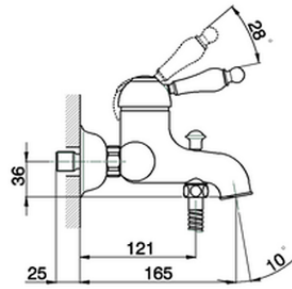

Single lever bath mixer, with shower set ARCANA EMPRESS_EM000120

EM000120

<https://en.cisal.it/single-lever-bath-mixer-with-shower-set-arcana-empress-em000120>

2026-06-04