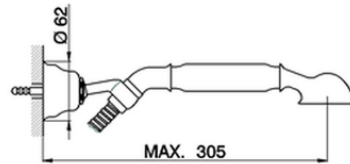

Single lever bath mixer, with shower set ARCANA EMPRESS_EM000120

EM000120

<https://en.cisal.it/single-lever-bath-mixer-with-shower-set-arcana-empress-em000120>

2026-06-24