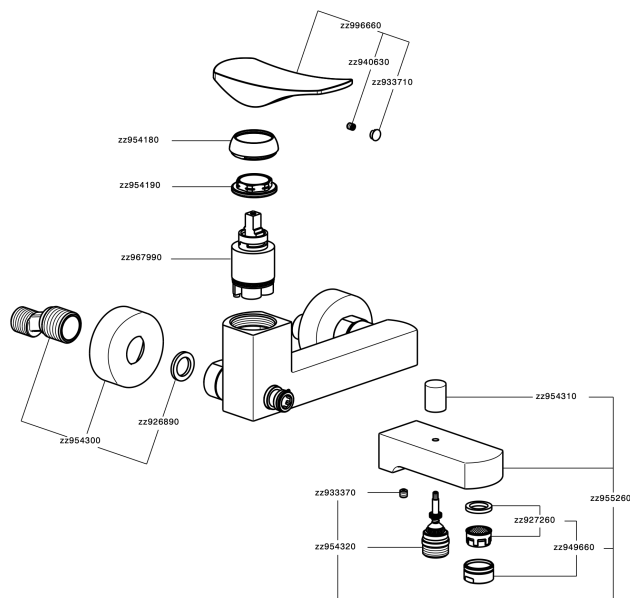

Single lever bath mixer ROADSTER ACCENT_RA000130

MODEL **RA000130**

Single lever bath mixer, without shower set, 1/2" M flexible connection

AVAILABLE FINISHINGS

-  **21** 21 Chrome
-  **2B** 2B Polished Nickel
-  **2F** 2F Brushed Nickel
-  **2Q** 2Q Black Titanium
-  **40** 40 Matt Black
-  **4Q** 4Q Matt White

CHARACTERISTICS

Cartridge Spare Parts **ZZ96799000**

35 mm Cartridge

Single lever bath mixer ROADSTER ACCENT_RA000130

RA000130

<https://en.cisal.it/single-lever-bath-mixer-roadster-accent-ra000130>

2026-06-13