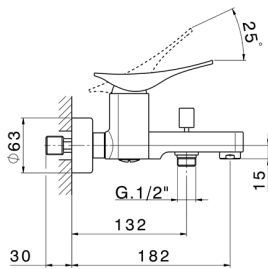

Single lever bath mixer ROADSTER ACCENT_RA000130

MODEL **RA000130**

Single lever bath mixer, without shower set, 1/2" M flexible connection

AVAILABLE FINISHINGS

-  **21** 21 Chrome
-  **2B** 2B Polished Nickel
-  **2F** 2F Brushed Nickel
-  **2Q** 2Q Black Titanium
-  **40** 40 Matt Black
-  **4Q** 4Q Matt White

CHARACTERISTICS

Cartridge Spare Parts **ZZ96799000**

35 mm Cartridge

Single lever bath mixer ROADSTER ACCENT_RA000130

RA000130

<https://en.cisal.it/single-lever-bath-mixer-roadster-accent-ra000130>

2026-06-13