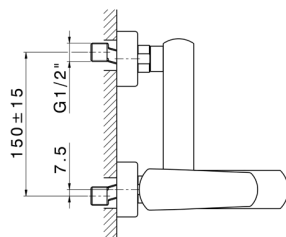

Single lever bath mixer ROADSTER ACCENT_RA000130

MODEL **RA000130**

Single lever bath mixer, without shower set, 1/2" M flexible connection

AVAILABLE FINISHINGS

-  **21** 21 Chrome
-  **2B** 2B Polished Nickel
-  **2F** 2F Brushed Nickel
-  **2Q** 2Q Black Titanium
-  **40** 40 Matt Black
-  **4Q** 4Q Matt White

CHARACTERISTICS

Cartridge Spare Parts **ZZ96799000**

35 mm Cartridge

Single lever bath mixer ROADSTER ACCENT_RA000130

RA000130

<https://en.cisal.it/single-lever-bath-mixer-roadster-accent-ra000130>

2026-06-13