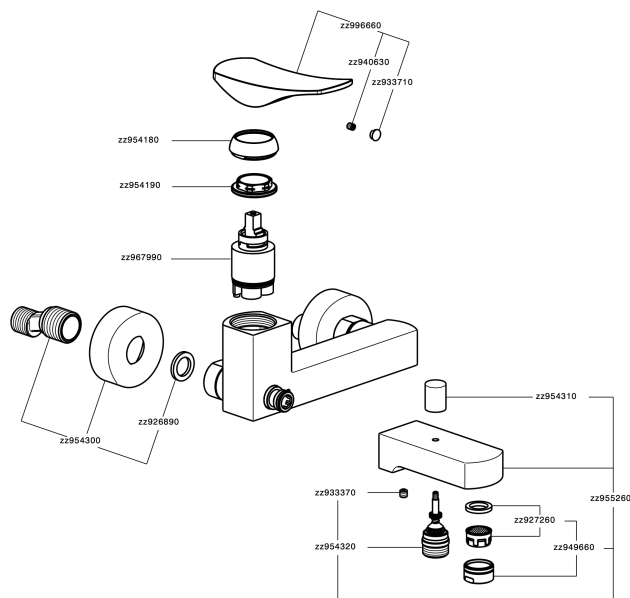

Single lever bath mixer ROADSTER ACCENT_RA000130

RA000130

<https://en.cisal.it/single-lever-bath-mixer-roadster-accent-ra000130>

2026-06-09