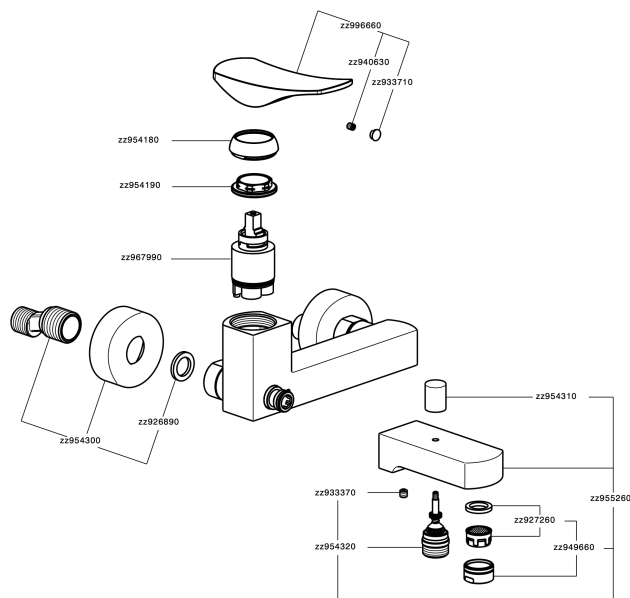

## Single lever bath mixer ROADSTER ACCENT\_RA000130

RA000130

<https://en.cisal.it/single-lever-bath-mixer-roadster-accent-ra000130>

2026-04-28