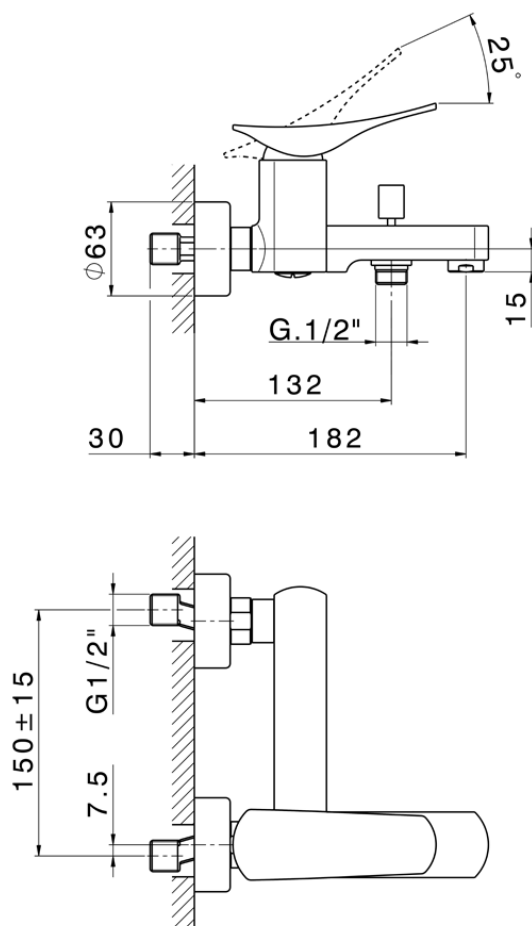

## Single lever bath mixer ROADSTER ACCENT\_RA000130

RA000130

<https://en.cisal.it/single-lever-bath-mixer-roadster-accent-ra000130>

2026-06-13