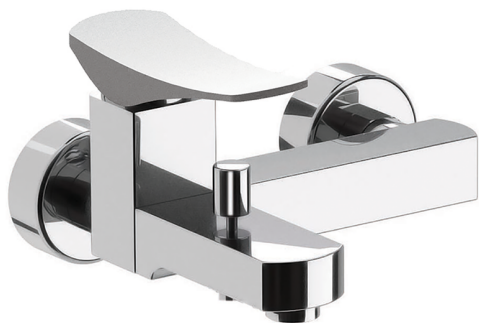

Single lever bath mixer ROADSTER ACCENT_RA000130

MODEL **RA000130**

Single lever bath mixer, without shower set, 1/2" M flexible connection

AVAILABLE FINISHINGS

-  **21** 21 Chrome
-  **2B** 2B Polished Nickel
-  **2F** 2F Brushed Nickel
-  **2Q** 2Q Black Titanium
-  **40** 40 Matt Black
-  **4Q** 4Q Matt White

CHARACTERISTICS

Cartridge Spare Parts **ZZ96799000**

35 mm Cartridge

Single lever bath mixer ROADSTER ACCENT_RA000130

RA000130

<https://en.cisal.it/single-lever-bath-mixer-roadster-accent-ra000130>

2026-05-19