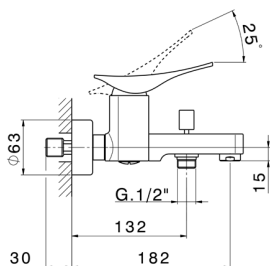

Single lever bath mixer ROADSTER ACCENT_RA000130

MODEL **RA000130**

Single lever bath mixer, without shower set, 1/2" M flexible connection

AVAILABLE FINISHINGS

-  **21** 21 Chrome
-  **2B** 2B Polished Nickel
-  **2F** 2F Brushed Nickel
-  **2Q** 2Q Black Titanium
-  **40** 40 Matt Black
-  **4Q** 4Q Matt White

CHARACTERISTICS

Cartridge Spare Parts **ZZ96799000**

35 mm Cartridge

Single lever bath mixer ROADSTER ACCENT_RA000130

RA000130

<https://en.cisal.it/single-lever-bath-mixer-roadster-accent-ra000130>

2026-05-19