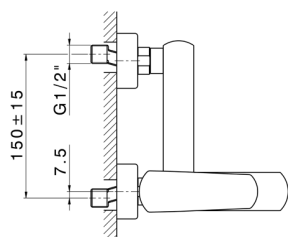

Single lever bath mixer ROADSTER ACCENT_RA000130

MODEL **RA000130**

Single lever bath mixer, without shower set, 1/2" M flexible connection

AVAILABLE FINISHINGS

-  **21** 21 Chrome
-  **2B** 2B Polished Nickel
-  **2F** 2F Brushed Nickel
-  **2Q** 2Q Black Titanium
-  **40** 40 Matt Black
-  **4Q** 4Q Matt White

CHARACTERISTICS

Cartridge Spare Parts **ZZ96799000**

35 mm Cartridge

Single lever bath mixer ROADSTER ACCENT_RA000130

RA000130

<https://en.cisal.it/single-lever-bath-mixer-roadster-accent-ra000130>

2026-05-19