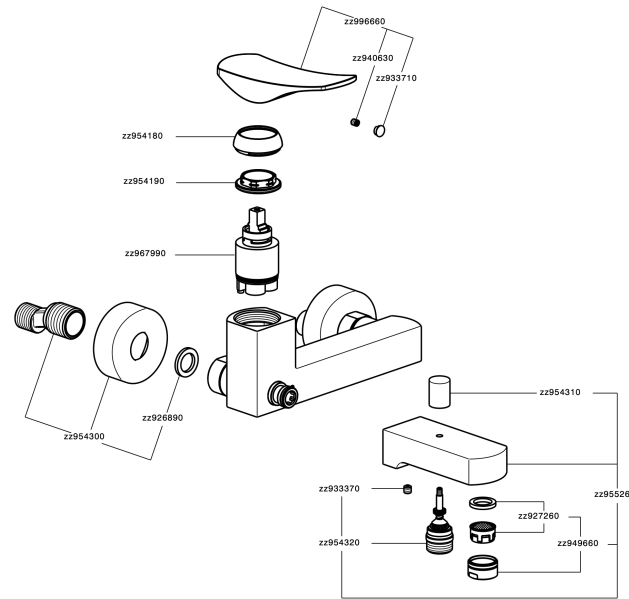

Single lever bath mixer ROADSTER ACCENT_RA000130

MODEL **RA000130**

Single lever bath mixer, without shower set, 1/2" M flexible connection

AVAILABLE FINISHINGS

-  **21** 21 Chrome
-  **2B** 2B Polished Nickel
-  **2F** 2F Brushed Nickel
-  **2Q** 2Q Black Titanium
-  **40** 40 Matt Black
-  **4Q** 4Q Matt White

CHARACTERISTICS

Cartridge Spare Parts **ZZ96799000**

35 mm Cartridge

Single lever bath mixer ROADSTER ACCENT_RA000130

RA000130

<https://en.cisal.it/single-lever-bath-mixer-roadster-accent-ra000130>

2026-05-19