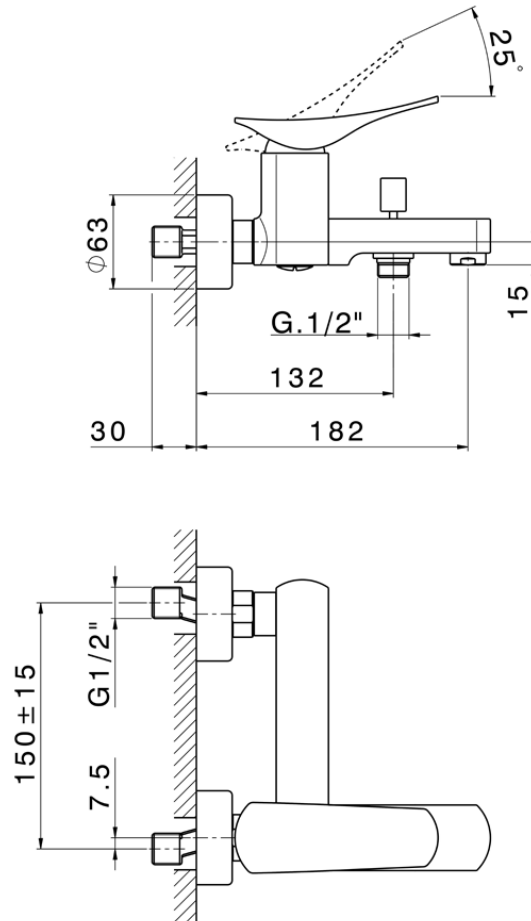

## Single lever bath mixer ROADSTER ACCENT\_RA000130

RA000130

<https://en.cisal.it/single-lever-bath-mixer-roadster-accent-ra000130>

2026-05-19