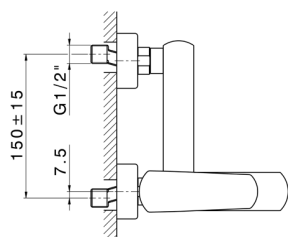

Single lever bath mixer ROADSTER ACCENT_RA000130

MODEL **RA000130**

Single lever bath mixer, without shower set, 1/2" M flexible connection

AVAILABLE FINISHINGS

-  **21** 21 Chrome
-  **2B** 2B Polished Nickel
-  **2F** 2F Brushed Nickel
-  **2Q** 2Q Black Titanium
-  **40** 40 Matt Black
-  **4Q** 4Q Matt White

CHARACTERISTICS

Cartridge Spare Parts **ZZ96799000**

35 mm Cartridge

Single lever bath mixer ROADSTER ACCENT_RA000130

RA000130

<https://en.cisal.it/single-lever-bath-mixer-roadster-accent-ra000130>

2026-04-10