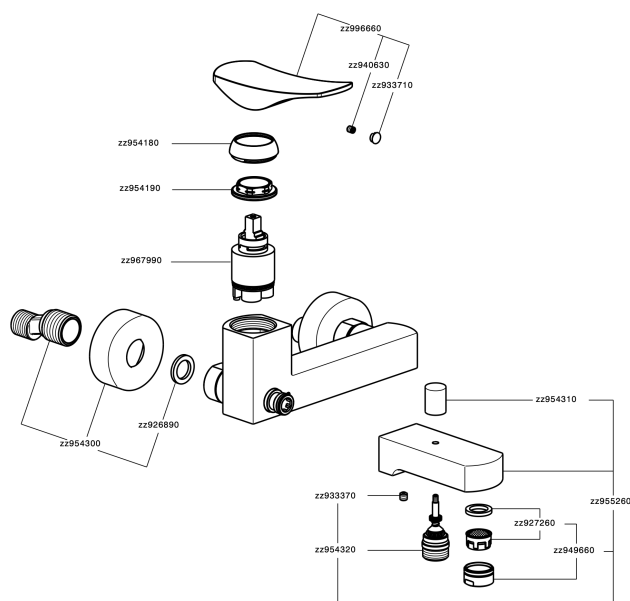

Single lever bath mixer ROADSTER ACCENT_RA000130

MODEL **RA000130**

Single lever bath mixer, without shower set, 1/2" M flexible connection

AVAILABLE FINISHINGS

-  **21** 21 Chrome
-  **2B** 2B Polished Nickel
-  **2F** 2F Brushed Nickel
-  **2Q** 2Q Black Titanium
-  **40** 40 Matt Black
-  **4Q** 4Q Matt White

CHARACTERISTICS

Cartridge Spare Parts **ZZ96799000**

35 mm Cartridge

Single lever bath mixer ROADSTER ACCENT_RA000130

RA000130

<https://en.cisal.it/single-lever-bath-mixer-roadster-accent-ra000130>

2026-04-10