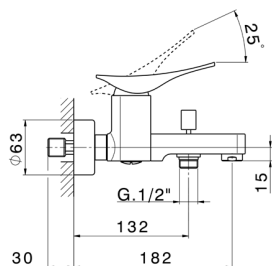

Single lever bath mixer ROADSTER ACCENT_RA000130

MODEL **RA000130**

Single lever bath mixer, without shower set, 1/2" M flexible connection

AVAILABLE FINISHINGS

-  **21** 21 Chrome
-  **2B** 2B Polished Nickel
-  **2F** 2F Brushed Nickel
-  **2Q** 2Q Black Titanium
-  **40** 40 Matt Black
-  **4Q** 4Q Matt White

CHARACTERISTICS

Cartridge Spare Parts **ZZ96799000**

35 mm Cartridge

Single lever bath mixer ROADSTER ACCENT_RA000130

RA000130

<https://en.cisal.it/single-lever-bath-mixer-roadster-accent-ra000130>

2026-04-10