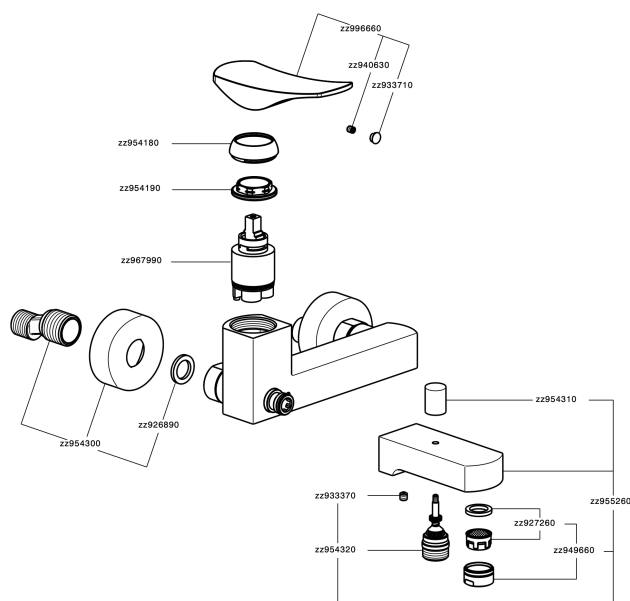

## Single lever bath mixer ROADSTER ACCENT\_RA000130

RA000130

<https://en.cisal.it/single-lever-bath-mixer-roadster-accent-ra000130>

2026-04-29