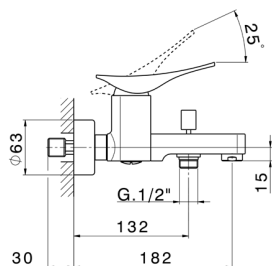

## Single lever bath mixer ROADSTER ACCENT\_RA000130

MODEL **RA000130**

Single lever bath mixer, without shower set, 1/2" M flexible connection

### CHARACTERISTICS

Cartridge Spare Parts **ZZ96799000**

**35 mm Cartridge**