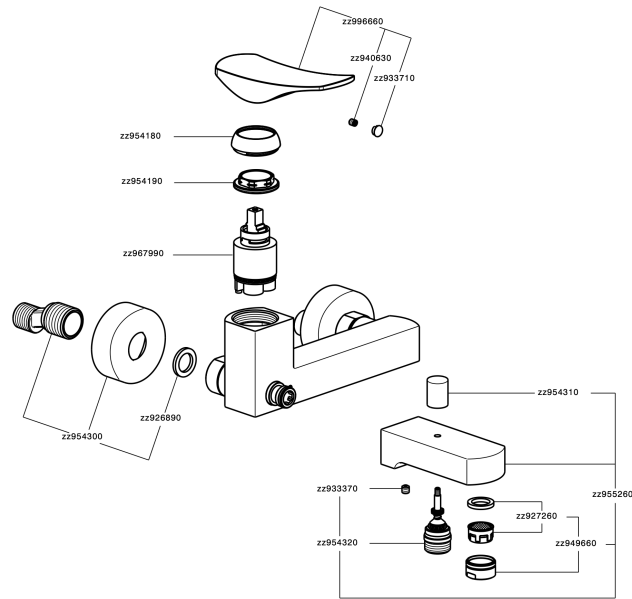

## Single lever bath mixer ROADSTER ACCENT\_RA000130

MODEL **RA000130**

Single lever bath mixer, without shower set, 1/2" M flexible connection

### CHARACTERISTICS

Cartridge Spare Parts **ZZ96799000**

**35 mm Cartridge**

## Single lever bath mixer ROADSTER ACCENT\_RA000130

RA000130

<https://en.cisal.it/single-lever-bath-mixer-roadster-accent-ra000130>

2026-04-09