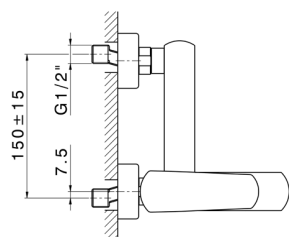

## Single lever bath mixer ROADSTER ACCENT\_RA000130

MODEL **RA000130**

Single lever bath mixer, without shower set, 1/2" M flexible connection

### CHARACTERISTICS

Cartridge Spare Parts **ZZ96799000**

**35 mm Cartridge**