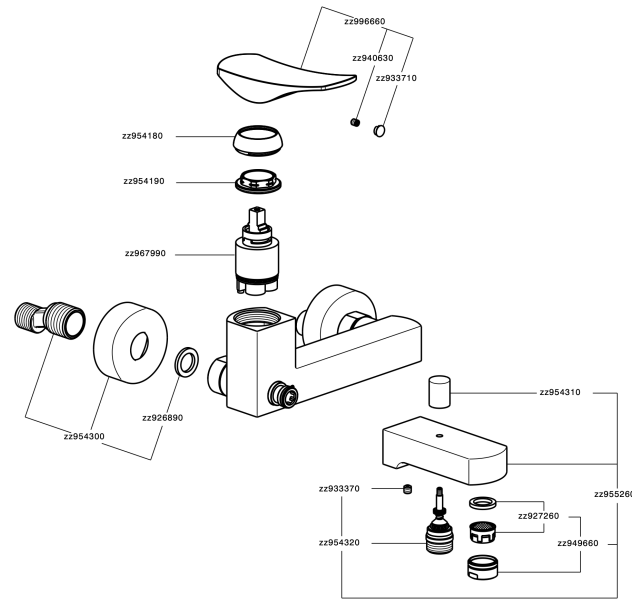

## Single lever bath mixer ROADSTER ACCENT\_RA000130

RA000130

<https://en.cisal.it/single-lever-bath-mixer-roadster-accent-ra000130>

2026-05-19