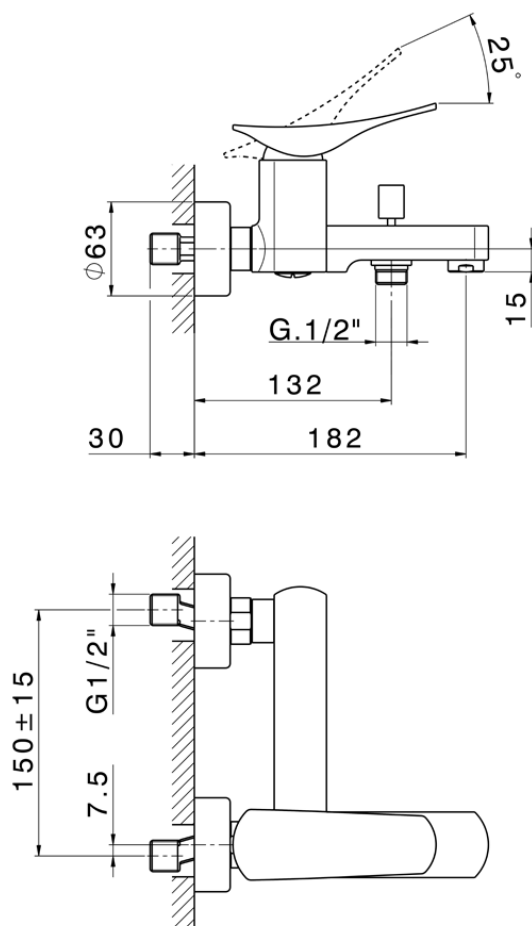

Single lever bath mixer ROADSTER ACCENT_RA000130

RA000130

<https://en.cisal.it/single-lever-bath-mixer-roadster-accent-ra000130>

2026-04-28