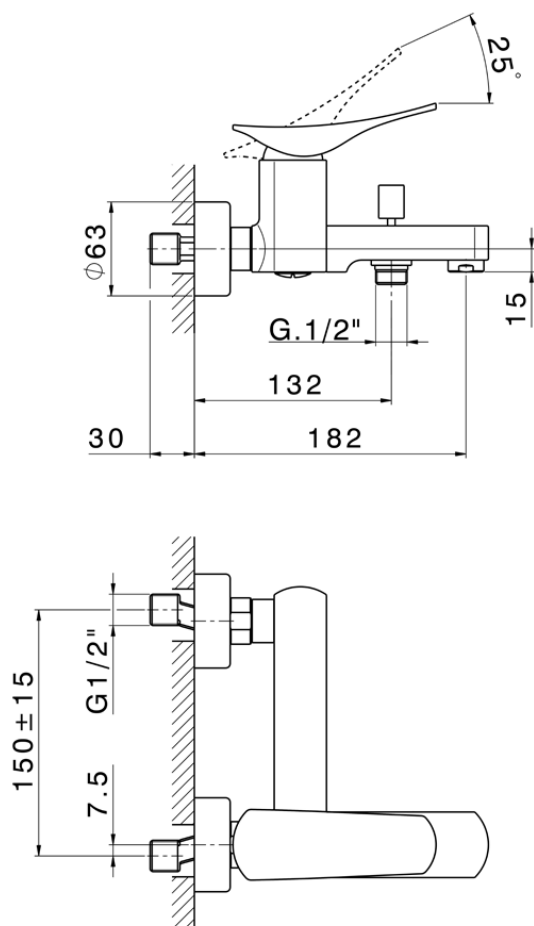

## Single lever bath mixer ROADSTER ACCENT\_RA000130

RA000130

<https://en.cisal.it/single-lever-bath-mixer-roadster-accent-ra000130>

2026-04-08