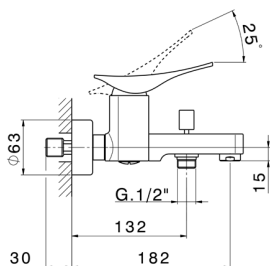

Single lever bath mixer ROADSTER ACCENT_RA000130

MODEL **RA000130**

Single lever bath mixer, without shower set, 1/2" M flexible connection

AVAILABLE FINISHINGS

-  **21** 21 Chrome
-  **2B** 2B Polished Nickel
-  **2F** 2F Brushed Nickel
-  **2Q** 2Q Black Titanium
-  **40** 40 Matt Black
-  **4Q** 4Q Matt White

CHARACTERISTICS

Cartridge Spare Parts **ZZ96799000**

35 mm Cartridge

Single lever bath mixer ROADSTER ACCENT_RA000130

RA000130

<https://en.cisal.it/single-lever-bath-mixer-roadster-accent-ra000130>

2026-04-08