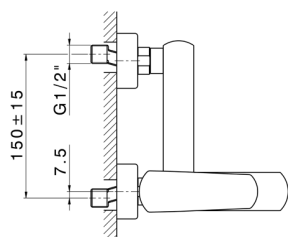

Single lever bath mixer ROADSTER ACCENT_RA000130

MODEL **RA000130**

Single lever bath mixer, without shower set, 1/2" M flexible connection

AVAILABLE FINISHINGS

-  **21** 21 Chrome
-  **2B** 2B Polished Nickel
-  **2F** 2F Brushed Nickel
-  **2Q** 2Q Black Titanium
-  **40** 40 Matt Black
-  **4Q** 4Q Matt White

CHARACTERISTICS

Cartridge Spare Parts **ZZ96799000**

35 mm Cartridge

Single lever bath mixer ROADSTER ACCENT_RA000130

RA000130

<https://en.cisal.it/single-lever-bath-mixer-roadster-accent-ra000130>

2026-04-08