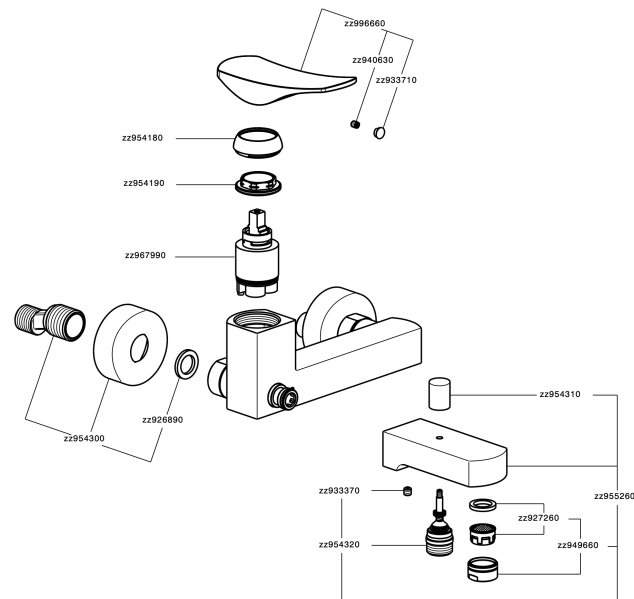

## Single lever bath mixer ROADSTER ACCENT\_RA000130

MODEL **RA000130**

Single lever bath mixer, without shower set, 1/2" M flexible connection

### CHARACTERISTICS

Cartridge Spare Parts **ZZ96799000**

**35 mm Cartridge**

## Single lever bath mixer ROADSTER ACCENT\_RA000130

RA000130

<https://en.cisal.it/single-lever-bath-mixer-roadster-accent-ra000130>

2026-04-28