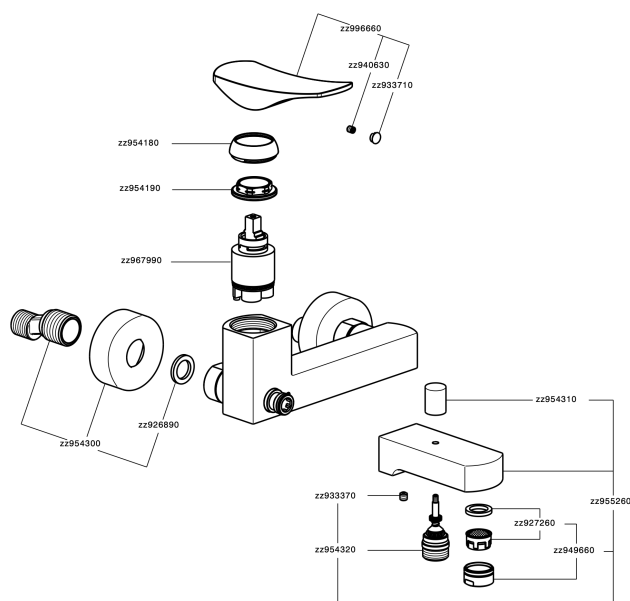

Single lever bath mixer ROADSTER ACCENT_RA000130

MODEL **RA000130**

Single lever bath mixer, without shower set, 1/2" M flexible connection

AVAILABLE FINISHINGS

-  **21** 21 Chrome
-  **2B** 2B Polished Nickel
-  **2F** 2F Brushed Nickel
-  **2Q** 2Q Black Titanium
-  **40** 40 Matt Black
-  **4Q** 4Q Matt White

CHARACTERISTICS

Cartridge Spare Parts **ZZ96799000**

35 mm Cartridge

Single lever bath mixer ROADSTER ACCENT_RA000130

RA000130

<https://en.cisal.it/single-lever-bath-mixer-roadster-accent-ra000130>

2026-06-14