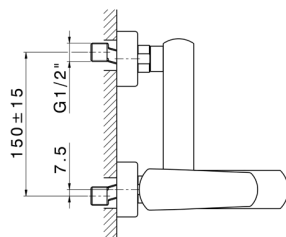

## Single lever bath mixer ROADSTER ACCENT\_RA000130

MODEL **RA000130**

Single lever bath mixer, without shower set, 1/2" M flexible connection

### CHARACTERISTICS

Cartridge Spare Parts **ZZ96799000**

**35 mm Cartridge**