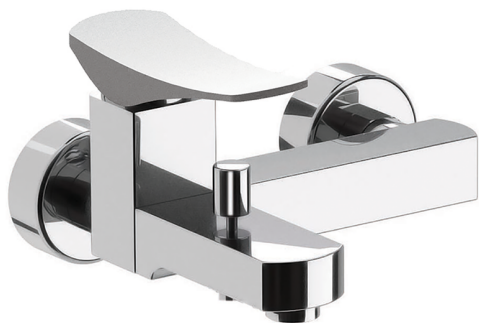

Single lever bath mixer ROADSTER ACCENT_RA000130

MODEL **RA000130**

Single lever bath mixer, without shower set, 1/2" M flexible connection

AVAILABLE FINISHINGS

-  **21** 21 Chrome
-  **2B** 2B Polished Nickel
-  **2F** 2F Brushed Nickel
-  **2Q** 2Q Black Titanium
-  **40** 40 Matt Black
-  **4Q** 4Q Matt White

CHARACTERISTICS

Cartridge Spare Parts **ZZ96799000**

35 mm Cartridge

Single lever bath mixer ROADSTER ACCENT_RA000130

RA000130

<https://en.cisal.it/single-lever-bath-mixer-roadster-accent-ra000130>

2026-06-14