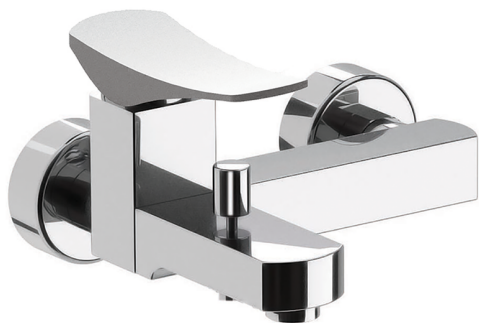

Single lever bath mixer ROADSTER ACCENT_RA000130

MODEL **RA000130**

Single lever bath mixer, without shower set, 1/2" M flexible connection

AVAILABLE FINISHINGS

-  **21** 21 Chrome
-  **2B** 2B Polished Nickel
-  **2F** 2F Brushed Nickel
-  **2Q** 2Q Black Titanium
-  **40** 40 Matt Black
-  **4Q** 4Q Matt White

CHARACTERISTICS

Cartridge Spare Parts **ZZ96799000**

35 mm Cartridge

Single lever bath mixer ROADSTER ACCENT_RA000130

RA000130

<https://en.cisal.it/single-lever-bath-mixer-roadster-accent-ra000130>

2026-04-08