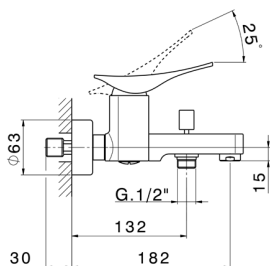

Single lever bath mixer ROADSTER ACCENT_RA000130

MODEL **RA000130**

Single lever bath mixer, without shower set, 1/2" M flexible connection

AVAILABLE FINISHINGS

-  **21** 21 Chrome
-  **2B** 2B Polished Nickel
-  **2F** 2F Brushed Nickel
-  **2Q** 2Q Black Titanium
-  **40** 40 Matt Black
-  **4Q** 4Q Matt White

CHARACTERISTICS

Cartridge Spare Parts **ZZ96799000**

35 mm Cartridge

Single lever bath mixer ROADSTER ACCENT_RA000130

RA000130

<https://en.cisal.it/single-lever-bath-mixer-roadster-accent-ra000130>

2026-06-14