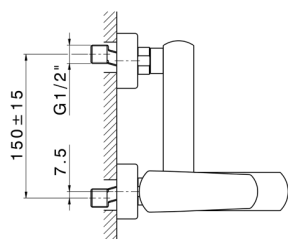

Single lever bath mixer ROADSTER ACCENT_RA000130

MODEL **RA000130**

Single lever bath mixer, without shower set, 1/2" M flexible connection

AVAILABLE FINISHINGS

-  **21** 21 Chrome
-  **2B** 2B Polished Nickel
-  **2F** 2F Brushed Nickel
-  **2Q** 2Q Black Titanium
-  **40** 40 Matt Black
-  **4Q** 4Q Matt White

CHARACTERISTICS

Cartridge Spare Parts **ZZ96799000**

35 mm Cartridge

Single lever bath mixer ROADSTER ACCENT_RA000130

RA000130

<https://en.cisal.it/single-lever-bath-mixer-roadster-accent-ra000130>

2026-06-14