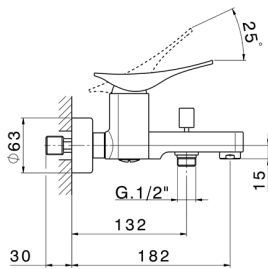

## Single lever bath mixer ROADSTER ACCENT\_RA000130

MODEL **RA000130**

Single lever bath mixer, without shower set, 1/2" M flexible connection

### CHARACTERISTICS

Cartridge Spare Parts **ZZ96799000**

**35 mm Cartridge**