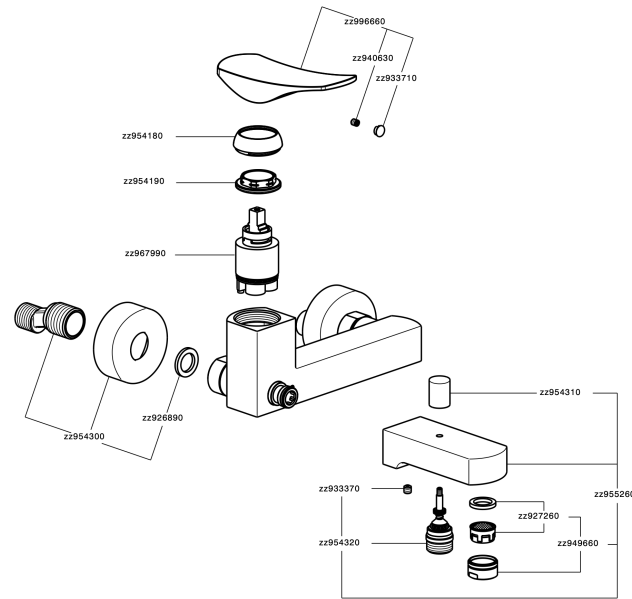

Single lever bath mixer ROADSTER ACCENT_RA000130

MODEL **RA000130**

Single lever bath mixer, without shower set, 1/2" M flexible connection

AVAILABLE FINISHINGS

-  **21** 21 Chrome
-  **2B** 2B Polished Nickel
-  **2F** 2F Brushed Nickel
-  **2Q** 2Q Black Titanium
-  **40** 40 Matt Black
-  **4Q** 4Q Matt White

CHARACTERISTICS

Cartridge Spare Parts **ZZ96799000**

35 mm Cartridge

Single lever bath mixer ROADSTER ACCENT_RA000130

RA000130

<https://en.cisal.it/single-lever-bath-mixer-roadster-accent-ra000130>

2026-04-08