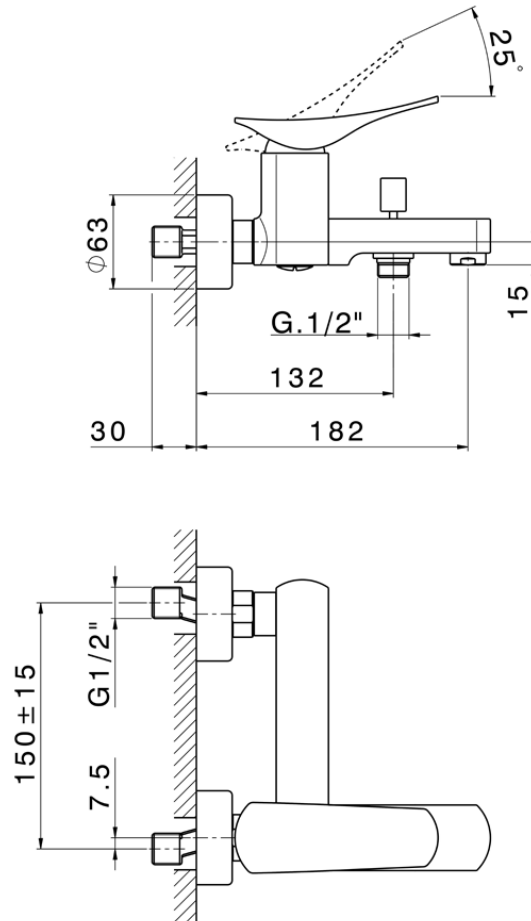

Single lever bath mixer ROADSTER ACCENT_RA000130

RA000130

<https://en.cisal.it/single-lever-bath-mixer-roadster-accent-ra000130>

2026-06-14