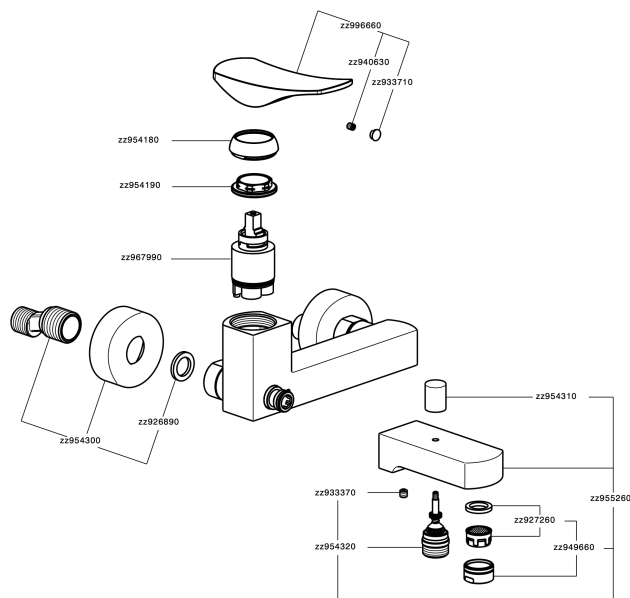

Single lever bath mixer ROADSTER ACCENT_RA000130

RA000130

<https://en.cisal.it/single-lever-bath-mixer-roadster-accent-ra000130>

2026-06-14