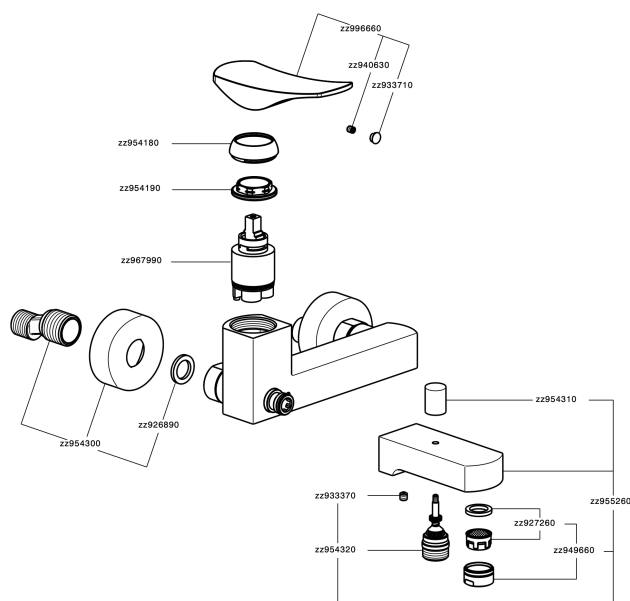

Single lever bath mixer ROADSTER ACCENT_RA000130

RA000130

<https://en.cisal.it/single-lever-bath-mixer-roadster-accent-ra000130>

2026-04-10