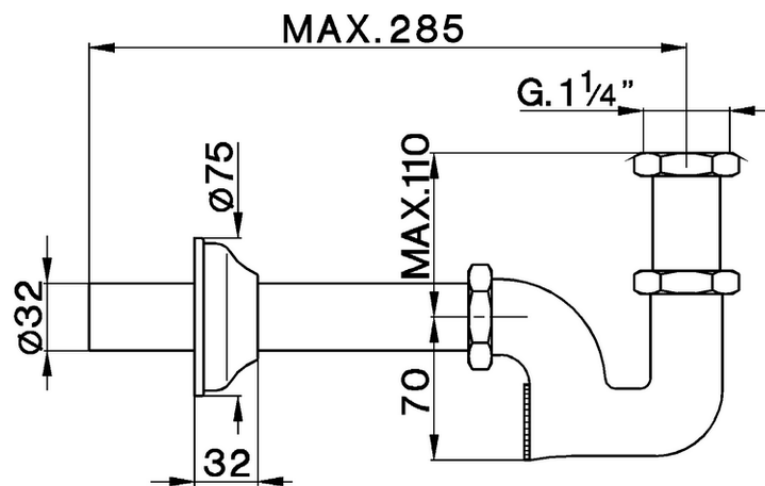

Siphon for wash basin COMPONENTS_ZA004090

ZA004090

<https://en.cisal.it/siphon-for-wash-basin-components-za004090>

2026-04-09