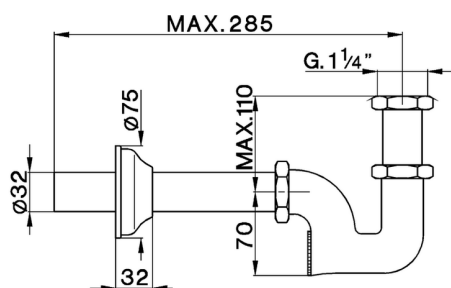

Siphon for wash basin COMPONENTS_ZA004090

MODEL **ZA004090**

Siphon for wash basin, for 1"1/4 wash basin

AVAILABLE FINISHINGS

-  **21** 21 Chrome
-  **24** 24 Gold
-  **26** 26 Old Copper
-  **27** 27 Old Bronze
-  **2A** 2A Satin Brushed Nickel