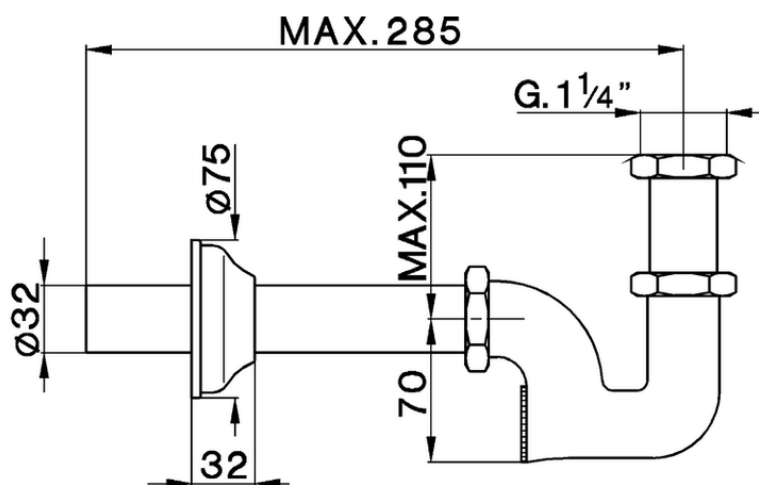

Siphon for wash basin COMPONENTS_ZA004090

ZA004090

<https://en.cisal.it/siphon-for-wash-basin-components-za004090>

2026-04-08